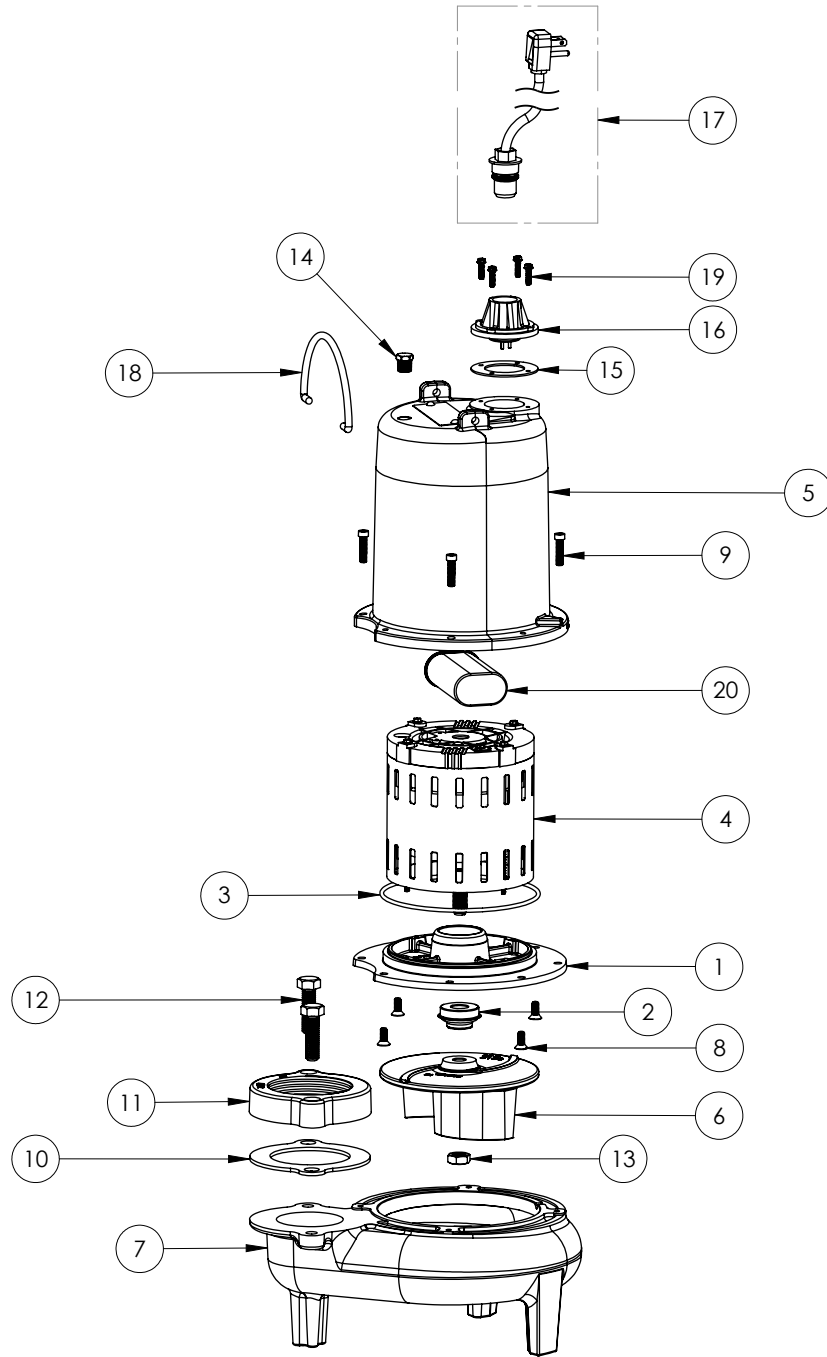

LE71M3-2 (B62)

LE71M3-2

LE71M3-2 (B62)

#	PART #	DESCRIPTION	QTY	Note
1	53260BR	MOTOR SUPPORT PLATE	1	
2	5120000	5/8 INCH UNITIZED SHAFT SEAL	1	[1]
3	5617000	O-RING	1	
4	5329000	MOTOR	1	[1]
5	531400R	MOTOR COVER	1	
6	5130000	IMPELLER, CAST IRON	1	
7	531500R	VOLUTE HOUSING	1	
8	8018000	1/4-20 x 5/8 SLOTTED FLAT HEAD BOLT	4	
9	8091000	1/4-20 x 1 HEX SOCKET HEAD BOLT	4	
10	5129000	FLANGE GASKET, FITS 2" OR 3"	1	
11	K001222	3" DISCHARGE KIT	1	
12	8037000	1/2-13 x 1-3/4 STAINLESS STEEL BOLT	2	
13	8046000	1/2-20 HEX STAINLESS STEEL JAM NUT	1	
14	5071000	BRASS OIL PLUG	1	
15	5060000	CORD PLATE GASKET	1	
16	5014000	CORD PLATE	1	
17	K001008	POWER CORD, 115V, 25 FOOT CORD	1	
18	K001095	STAINLESS STEEL HANDLE	1	
19	8064000	#8-32 x 5/8 HEX WASHER HEAD SCREW	4	
20	51190F0	CAPACITOR	1	

PART NOTES:

[1] - Part requires factory authorized service. Contact Liberty Pumps at 1-800-543-2550