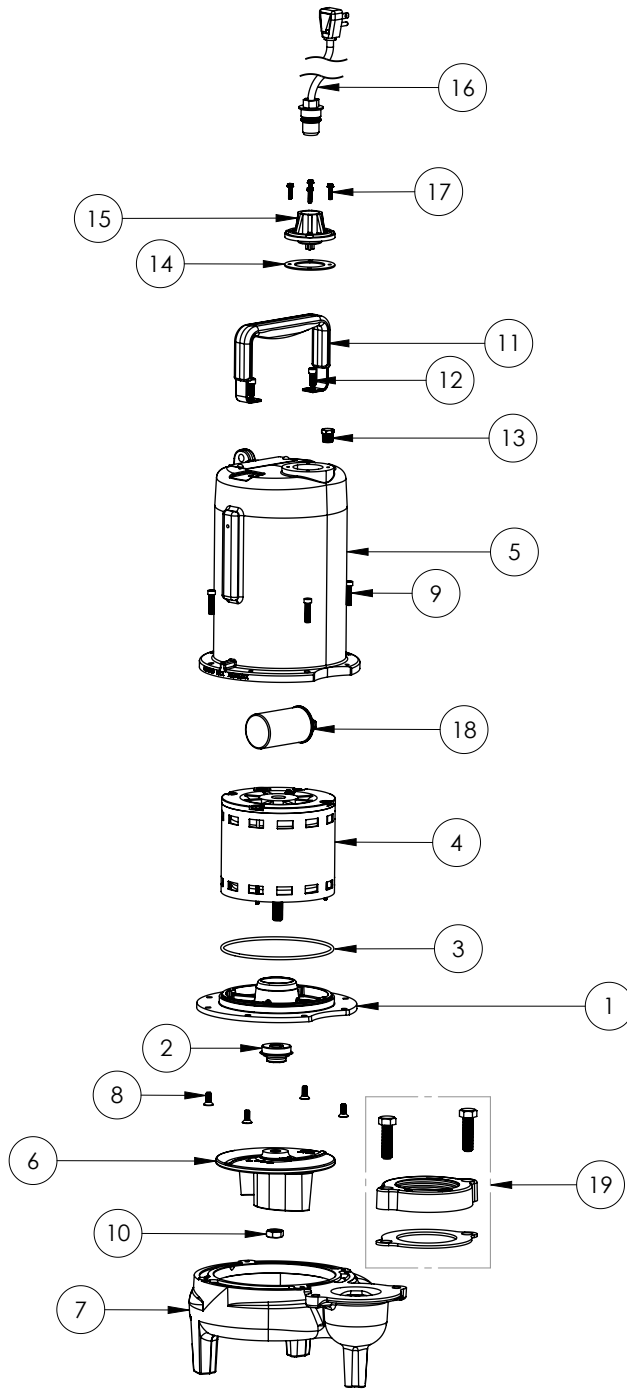

PART NOTES:

[1] - Part requires factory authorized service. Contact Liberty Pumps at 1-800-543-2550

LE71M3-2 (B62)

LE71M3-2**LE71M3-2 (B62)**

#	PART #	DESCRIPTION	QTY	Note
1	53260BR	MOTOR SUPPORT PLATE	1	
2	5120000	5/8 INCH UNITIZED SHAFT SEAL	1	[1]
3	5617000	O-RING	1	
4	5329000	MOTOR	1	[1]
5	531400R	MOTOR COVER	1	
6	5130000	IMPELLER, CAST IRON	1	
7	531500R	VOLUTE HOUSING	1	
8	8018000	1/4-20 x 5/8 SLOTTED FLAT HEAD BOLT	4	
9	8091000	1/4-20 x 1 HEX SOCKET HEAD BOLT	4	
10	5129000	FLANGE GASKET, FITS 2" OR 3"	1	
11	K001222	3" DISCHARGE KIT	1	
12	8037000	1/2-13 x 1-3/4 STAINLESS STEEL BOLT	2	
13	8046000	1/2-20 HEX STAINLESS STEEL JAM NUT	1	
14	5071000	BRASS OIL PLUG	1	
15	5060000	CORD PLATE GASKET	1	
16	5014000	CORD PLATE	1	
17	K001008	POWER CORD, 115V, 25 FOOT CORD	1	
18	K001095	STAINLESS STEEL HANDLE	1	
19	8064000	#8-32 x 5/8 HEX WASHER HEAD SCREW	4	
20	51190F0	CAPACITOR	1	

PART NOTES:

[1] - Part requires factory authorized service. Contact Liberty Pumps at 1-800-543-2550

LE71M3-2 (B71)

LE71M3-2**LE71M3-2 (B71)**

#	PART #	DESCRIPTION	QTY	Note
1	53260AR	MOTOR PLATE	1	
2	5120000	5/8 INCH UNITIZED SHAFT SEAL	1	[1]
3	5617000	O-RING	1	
4	5340200	MOTOR	1	[1]
5	531400R	MOTOR COVER	1	
6	5130000	IMPELLER, CAST IRON	1	
7	531500R	VOLUTE HOUSING	1	
8	8018000	1/4-20 x 5/8 SLOTTED FLAT HEAD BOLT	4	
9	8091000	1/4-20 x 1 HEX SOCKET HEAD BOLT	4	
10	8046000	1/2-20 HEX STAINLESS STEEL JAM NUT	1	
11	3411200	HANDLE	1	
12	8103000	SCREW 1/4-20x5/8" HX SKT SS	2	
13	5071000	BRASS OIL PLUG	1	
14	5060000	CORD PLATE GASKET	1	
15	5014000	CORD PLATE	1	
16	K001008	POWER CORD, 115V, 25 FOOT CORD	1	
17	8064000	#8-32 x 5/8 HEX WASHER HEAD SCREW	4	
18	51190F0	CAPACITOR	1	
19	K001222	3" DISCHARGE KIT	1	