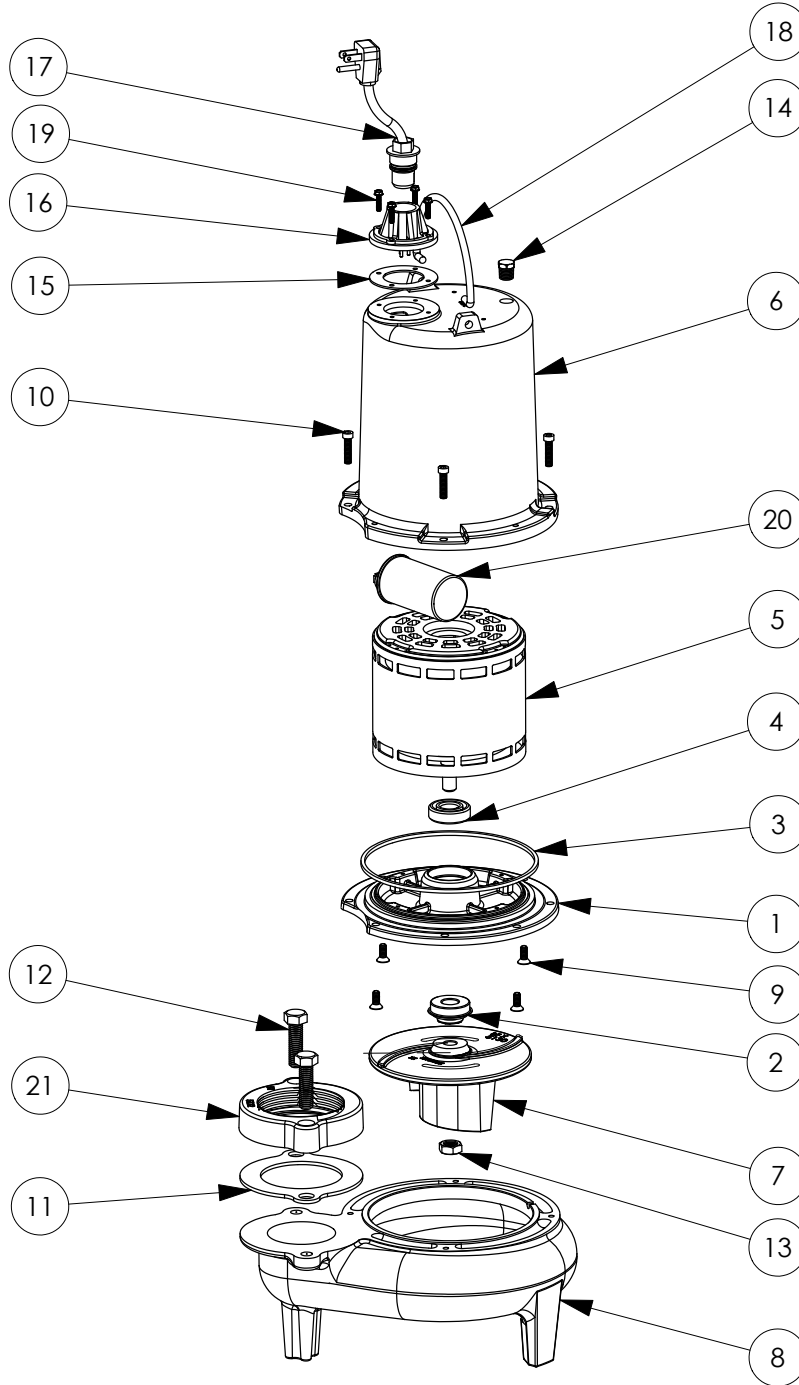

LE71M3-2

LE71M3-2 (B10)

LE71M3-2**LE71M3-2 (B10)**

#	PART #	DESCRIPTION	QTY	Note
1	510100R	MOTOR SUPPORT PLATE	1	
2	5120000	5/8 INCH UNITIZED SHAFT SEAL	1	[1]
3	5107000	MOTOR COVER SEALRING	1	[1]
4	5124000	BEARING	1	
5	5340000	MOTOR	1	
6	527700R	MOTOR COVER	1	
7	5130000	IMPELLER, CAST IRON	1	
8	510200R	VOLUTE HOUSING	1	
9	8018000	1/4-20 x 5/8 SLOTTED FLAT HEAD BOLT	4	
10	8091000	1/4-20 x 1 HEX SOCKET HEAD BOLT	4	
11	5129000	FLANGE GASKET, FITS 2" OR 3"	1	
12	8037000	1/2-13 x 1-3/4 STAINLESS STEEL BOLT	2	
13	8046000	1/2-20 HEX STAINLESS STEEL JAM NUT	1	
14	5071000	BRASS OIL PLUG	1	
15	5060000	CORD PLATE GASKET	1	
16	5014000	CORD PLATE	1	
17	K001008	POWER CORD, 115V, 25 FOOT CORD	1	
18	K001095	STAINLESS STEEL HANDLE	1	
19	8064000	#8-32 x 5/8 HEX WASHER HEAD SCREW	4	
20	51190D0	CAPACITOR	1	
21	K001222	3" DISCHARGE KIT	1	

PART NOTES:

[1] - Part requires factory authorized service. Contact Liberty Pumps at 1-800-543-2550

LE71M3-2 (B61)

LE71M3-2B61

LE71M3-2**LE71M3-2 (B61)**

#	PART #	DESCRIPTION	QTY	Note
1	532600R	MOTOR SUPPORT PLATE	1	
2	5120000	5/8 INCH UNITIZED SHAFT SEAL	1	[1]
3	5617000	O-RING	1	
4	5340000	MOTOR	1	
5	531400R	MOTOR COVER	1	
6	5130000	IMPELLER, CAST IRON	1	
7	531500R	VOLUTE HOUSING	1	
8	8018000	1/4-20 x 5/8 SLOTTED FLAT HEAD BOLT	4	
9	8091000	1/4-20 x 1 HEX SOCKET HEAD BOLT	4	
10	5129000	FLANGE GASKET, FITS 2" OR 3"	1	
11	K001222	3" DISCHARGE KIT	1	
12	8037000	1/2-13 x 1-3/4 STAINLESS STEEL BOLT	2	
13	8046000	1/2-20 HEX STAINLESS STEEL JAM NUT	1	
14	5071000	BRASS OIL PLUG	1	
15	5060000	CORD PLATE GASKET	1	
16	5014000	CORD PLATE	1	
17	K001008	POWER CORD, 115V, 25 FOOT CORD	1	
18	K001095	STAINLESS STEEL HANDLE	1	
19	8064000	#8-32 x 5/8 HEX WASHER HEAD SCREW	4	
20	51190F0	CAPACITOR	1	