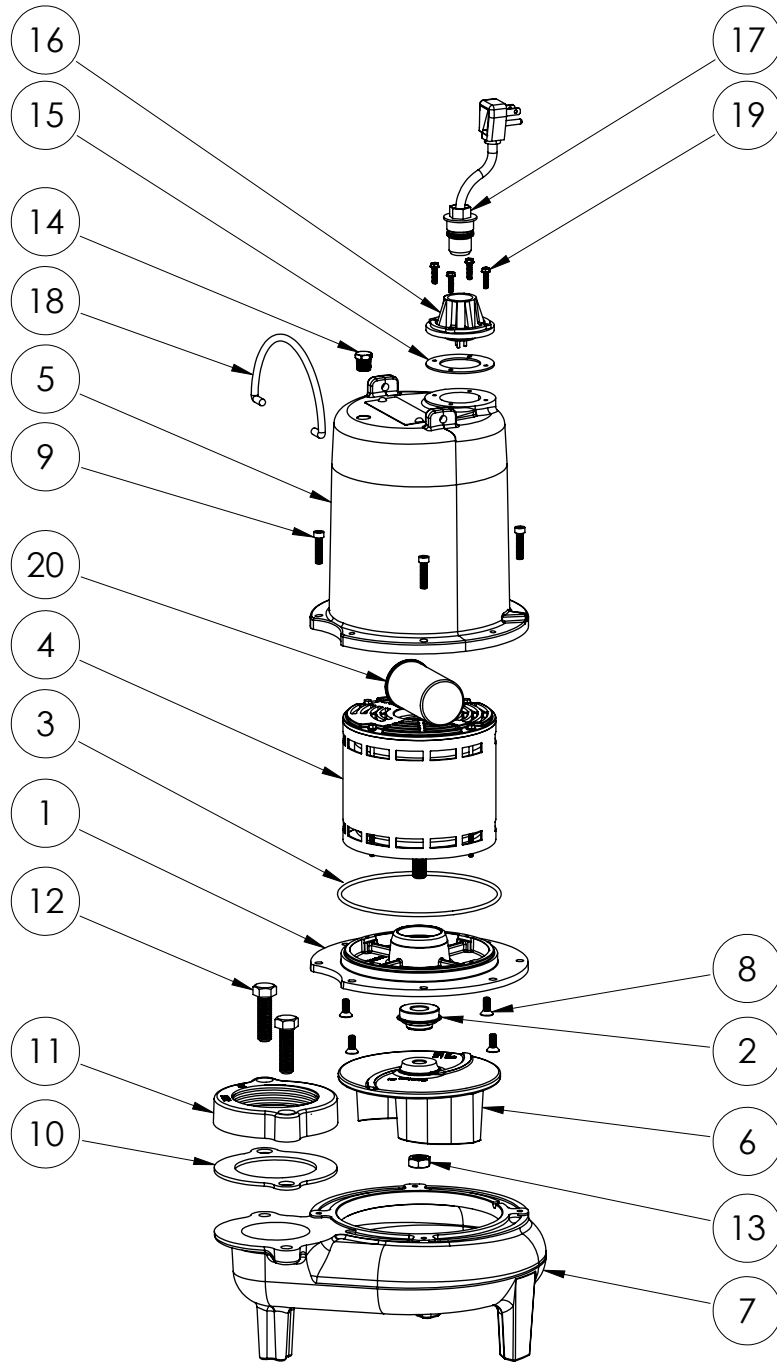

LE71M3-2

LE71M3-2 (B10)

LE71M3-2**LE71M3-2 (B10)**

#	PART #	DESCRIPTION	QTY	Note
1	510100R	MOTOR SUPPORT PLATE	1	
2	5120000	5/8 INCH UNITIZED SHAFT SEAL	1	[1]
3	5107000	MOTOR COVER SEALRING	1	[1]
4	5124000	BEARING	1	
5	5340000	MOTOR	1	
6	527700R	MOTOR COVER	1	
7	5130000	IMPELLER, CAST IRON	1	
8	510200R	VOLUTE HOUSING	1	
9	8018000	1/4-20 x 5/8 SLOTTED FLAT HEAD BOLT	4	
10	8091000	1/4-20 x 1 HEX SOCKET HEAD BOLT	4	
11	5129000	FLANGE GASKET, FITS 2" OR 3"	1	
12	8037000	1/2-13 x 1-3/4 STAINLESS STEEL BOLT	2	
13	8046000	1/2-20 HEX STAINLESS STEEL JAM NUT	1	
14	5071000	BRASS OIL PLUG	1	
15	5060000	CORD PLATE GASKET	1	
16	5014000	CORD PLATE	1	
17	K001008	POWER CORD, 115V, 25 FOOT CORD	1	
18	K001095	STAINLESS STEEL HANDLE	1	
19	8064000	#8-32 x 5/8 HEX WASHER HEAD SCREW	4	
20	51190D0	CAPACITOR	1	
21	K001222	3" DISCHARGE KIT	1	

PART NOTES:

[1] - Part requires factory authorized service. Contact Liberty Pumps at 1-800-543-2550

LE71M3-2 (B61)

LE71M3-2B61

LE71M3-2**LE71M3-2 (B61)**

#	PART #	DESCRIPTION	QTY	Note
1	532600R	MOTOR SUPPORT PLATE	1	
2	5120000	5/8 INCH UNITIZED SHAFT SEAL	1	[1]
3	5617000	O-RING	1	
4	5340000	MOTOR	1	
5	531400R	MOTOR COVER	1	
6	5130000	IMPELLER, CAST IRON	1	
7	531500R	VOLUTE HOUSING	1	
8	8018000	1/4-20 x 5/8 SLOTTED FLAT HEAD BOLT	4	
9	8091000	1/4-20 x 1 HEX SOCKET HEAD BOLT	4	
10	5129000	FLANGE GASKET, FITS 2" OR 3"	1	
11	K001222	3" DISCHARGE KIT	1	
12	8037000	1/2-13 x 1-3/4 STAINLESS STEEL BOLT	2	
13	8046000	1/2-20 HEX STAINLESS STEEL JAM NUT	1	
14	5071000	BRASS OIL PLUG	1	
15	5060000	CORD PLATE GASKET	1	
16	5014000	CORD PLATE	1	
17	K001008	POWER CORD, 115V, 25 FOOT CORD	1	
18	K001095	STAINLESS STEEL HANDLE	1	
19	8064000	#8-32 x 5/8 HEX WASHER HEAD SCREW	4	
20	51190F0	CAPACITOR	1	