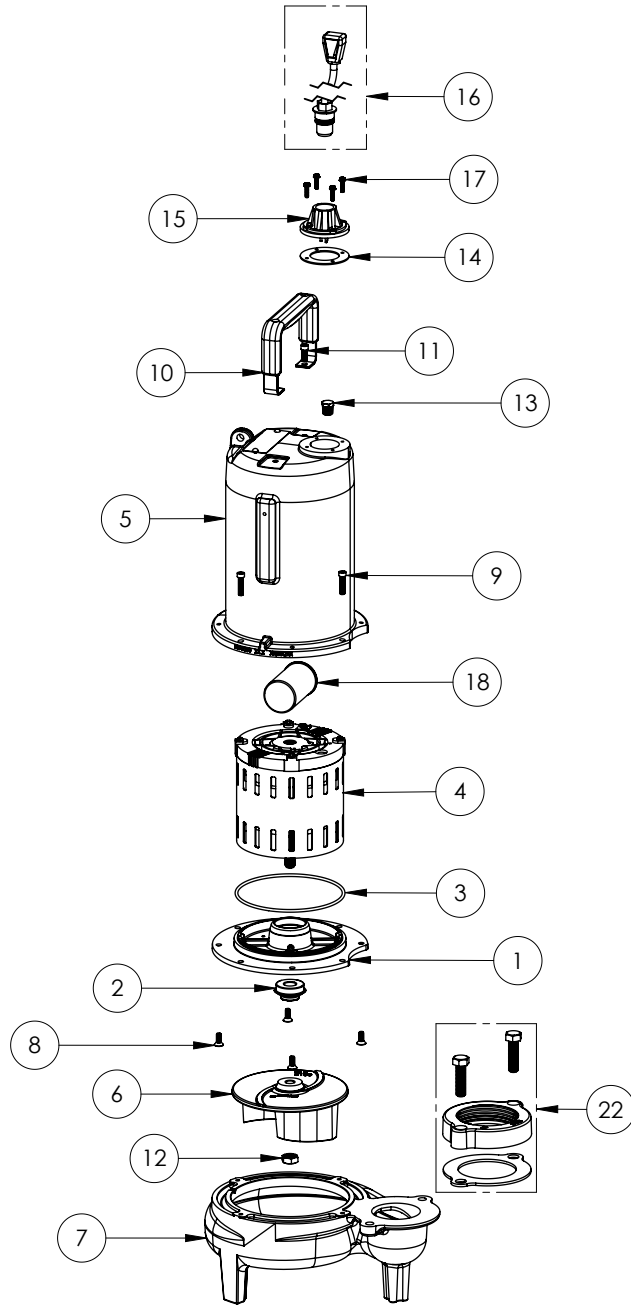

PART NOTES:

[1] - Part requires factory authorized service. Contact Liberty Pumps at 1-800-543-2550

LE71M3-2 (B71)

LE71M3-2**LE71M3-2 (B71)**

#	PART #	DESCRIPTION	QTY	Note
1	53260AR	MOTOR PLATE	1	
2	5120000	5/8 INCH UNITIZED SHAFT SEAL	1	[1]
3	5617000	O-RING	1	
4	5340200	MOTOR	1	[1]
5	531400R	MOTOR COVER	1	
6	5130000	IMPELLER, CAST IRON	1	
7	531500R	VOLUTE HOUSING	1	
8	8018000	1/4-20 x 5/8 SLOTTED FLAT HEAD BOLT	4	
9	8091000	1/4-20 x 1 HEX SOCKET HEAD BOLT	4	
10	8046000	1/2-20 HEX STAINLESS STEEL JAM NUT	1	
11	3411200	HANDLE	1	
12	8103000	SCREW 1/4-20x5/8" HX SKT SS	2	
13	5071000	BRASS OIL PLUG	1	
14	5060000	CORD PLATE GASKET	1	
15	5014000	CORD PLATE	1	
16	K001008	POWER CORD, 115V, 25 FOOT CORD	1	
17	8064000	#8-32 x 5/8 HEX WASHER HEAD SCREW	4	
18	51190F0	CAPACITOR	1	
19	K001222	3" DISCHARGE KIT	1	

PART NOTES:

[1] - Part requires factory authorized service. Contact Liberty Pumps at 1-800-543-2550

LE71M3-2 (B72)

LE71M3-2**LE71M3-2 (B72)**

#	PART #	DESCRIPTION	QTY	Note
1	53260BR	MOTOR SUPPORT PLATE	1	
2	5120000	5/8 INCH UNITIZED SHAFT SEAL	1	[1]
3	5617000	O-RING	1	
4	5329000	MOTOR	1	[1]
5	531400R	MOTOR COVER	1	
6	5130000	IMPELLER, CAST IRON	1	
7	531500R	VOLUTE HOUSING	1	
8	8018000	1/4-20 x 5/8 SLOTTED FLAT HEAD BOLT	4	
9	8091000	1/4-20 x 1 HEX SOCKET HEAD BOLT	4	
10	3411200	HANDLE	1	
11	8103000	SCREW 1/4-20x5/8" HX SKT SS	2	
12	8046000	1/2-20 HEX STAINLESS STEEL JAM NUT	1	
13	50710A0	PIPE PLUG, 1/4" HEX HD BRASS NPTF	1	
14	5060000	CORD PLATE GASKET	1	
15	5014000	CORD PLATE	1	
16	K001008	POWER CORD, 115V, 25 FOOT CORD	1	
17	8064000	#8-32 x 5/8 HEX WASHER HEAD SCREW	4	
18	51190F0	CAPACITOR	1	
22	K001222	3" DISCHARGE KIT	1	