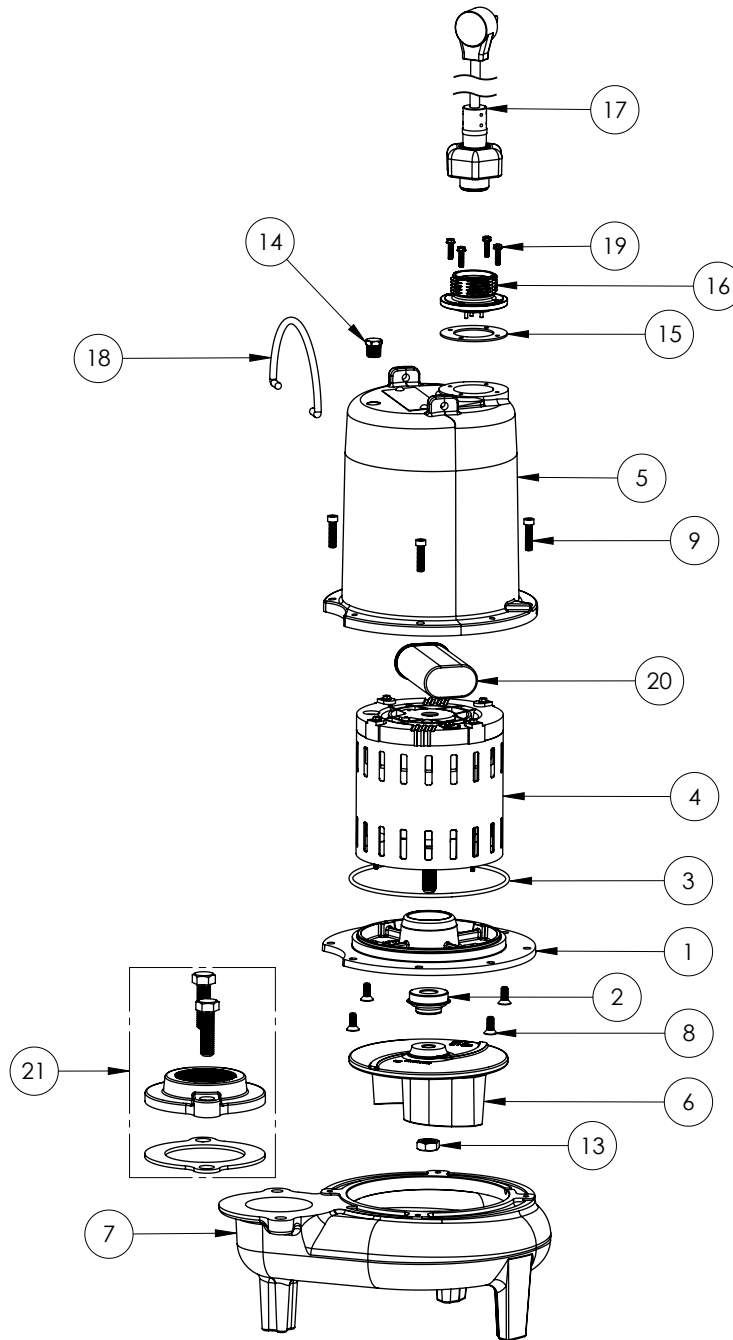

LE71M2-3 (B62)

**LE71M2-3****LE71M2-3 (B62)**

#	PART #	DESCRIPTION	QTY	Note
1	53260BR	MOTOR SUPPORT PLATE	1	
2	5120000	5/8 INCH UNITIZED SHAFT SEAL	1	[1]
3	5617000	O-RING	1	
4	5329000	MOTOR	1	[1]
5	531400R	MOTOR COVER	1	
6	5130000	IMPELLER, CAST IRON	1	
7	531500R	VOLUTE HOUSING	1	
8	8018000	1/4-20 x 5/8 SLOTTED FLAT HEAD BOLT	4	
9	8091000	1/4-20 x 1 HEX SOCKET HEAD BOLT	4	
13	8046000	1/2-20 HEX STAINLESS STEEL JAM NUT	1	
14	5071000	BRASS OIL PLUG	1	
15	5060000	CORD PLATE GASKET	1	
16	K001216	5619000, CORDPLATE	1	
17	K001432	POWER CORD 58900C0, 115V, 35 FT.	1	
18	K001095	STAINLESS STEEL HANDLE	1	
19	8064000	#8-32 x 5/8 HEX WASHER HEAD SCREW	4	
20	51190F0	CAPACITOR	1	
21	K001221	2" DISCHARGE KIT	1	

**PART NOTES:**

[1] - Part requires factory authorized service. Contact Liberty Pumps at 1-800-543-2550

LE71M2-3 (B71)

**LE71M2-3****LE71M2-3 (B71)**

#	PART #	DESCRIPTION	QTY	Note
1	53260AR	MOTOR PLATE	1	
2	5120000	5/8 INCH UNITIZED SHAFT SEAL	1	[1]
3	5617000	O-RING	1	
4	5340200	MOTOR	1	[1]
5	531400R	MOTOR COVER	1	
6	5130000	IMPELLER, CAST IRON	1	
7	531500R	VOLUTE HOUSING	1	
8	8018000	1/4-20 x 5/8 SLOTTED FLAT HEAD BOLT	4	
9	8091000	1/4-20 x 1 HEX SOCKET HEAD BOLT	4	
10	8046000	1/2-20 HEX STAINLESS STEEL JAM NUT	1	
11	3411200	HANDLE	1	
12	8103000	SCREW 1/4-20x5/8" HX SKT SS	2	
13	5071000	BRASS OIL PLUG	1	
14	5060000	CORD PLATE GASKET	1	
15	K001216	5619000, CORDPLATE	1	
16	K001432	POWER CORD 58900C0, 115V, 35 FT.	1	
17	8064000	#8-32 x 5/8 HEX WASHER HEAD SCREW	4	
18	51190F0	CAPACITOR	1	
19	K001221	2" DISCHARGE KIT	1	