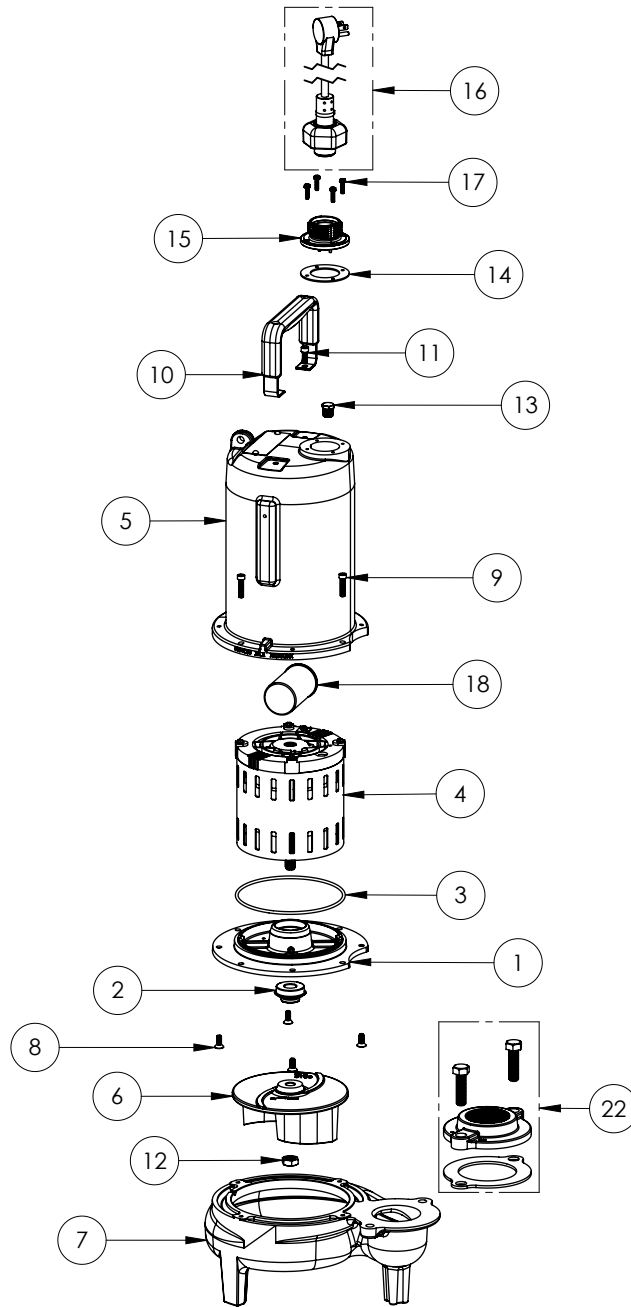

**PART NOTES:**

[1] - Part requires factory authorized service. Contact Liberty Pumps at 1-800-543-2550

LE71M2-3 (B71)

**LE71M2-3****LE71M2-3 (B71)**

#	PART #	DESCRIPTION	QTY	Note
1	53260AR	MOTOR PLATE	1	
2	5120000	5/8 INCH UNITIZED SHAFT SEAL	1	[1]
3	5617000	O-RING	1	
4	5340200	MOTOR	1	[1]
5	531400R	MOTOR COVER	1	
6	5130000	IMPELLER, CAST IRON	1	
7	531500R	VOLUTE HOUSING	1	
8	8018000	1/4-20 x 5/8 SLOTTED FLAT HEAD BOLT	4	
9	8091000	1/4-20 x 1 HEX SOCKET HEAD BOLT	4	
10	8046000	1/2-20 HEX STAINLESS STEEL JAM NUT	1	
11	3411200	HANDLE	1	
12	8103000	SCREW 1/4-20x5/8" HX SKT SS	2	
13	5071000	BRASS OIL PLUG	1	
14	5060000	CORD PLATE GASKET	1	
15	K001216	5619000, CORDPLATE	1	
16	K001432	POWER CORD 58900C0, 115V, 35 FT.	1	
17	8064000	#8-32 x 5/8 HEX WASHER HEAD SCREW	4	
18	51190F0	CAPACITOR	1	
19	K001221	2" DISCHARGE KIT	1	

**PART NOTES:**

[1] - Part requires factory authorized service. Contact Liberty Pumps at 1-800-543-2550

LE71M2-3 (B72)

**LE71M2-3****LE71M2-3 (B72)**

#	PART #	DESCRIPTION	QTY	Note
1	53260BR	MOTOR SUPPORT PLATE	1	
2	5120000	5/8 INCH UNITIZED SHAFT SEAL	1	[1]
3	5617000	O-RING	1	
4	5329000	MOTOR	1	[1]
5	531400R	MOTOR COVER	1	
6	5130000	IMPELLER, CAST IRON	1	
7	531500R	VOLUTE HOUSING	1	
8	8018000	1/4-20 x 5/8 SLOTTED FLAT HEAD BOLT	4	
9	8091000	1/4-20 x 1 HEX SOCKET HEAD BOLT	4	
10	3411200	HANDLE	1	
11	8103000	SCREW 1/4-20x5/8" HX SKT SS	2	
12	8046000	1/2-20 HEX STAINLESS STEEL JAM NUT	1	
13	50710A0	PIPE PLUG, 1/4" HEX HD BRASS NPTF	1	
14	5060000	CORD PLATE GASKET	1	
15	K001216	5619000, CORDPLATE	1	
16	K001356	POWER CORD, 35FT.	1	
17	8064000	#8-32 x 5/8 HEX WASHER HEAD SCREW	4	
18	51190F0	CAPACITOR	1	
22	K001221	2" DISCHARGE KIT	1	