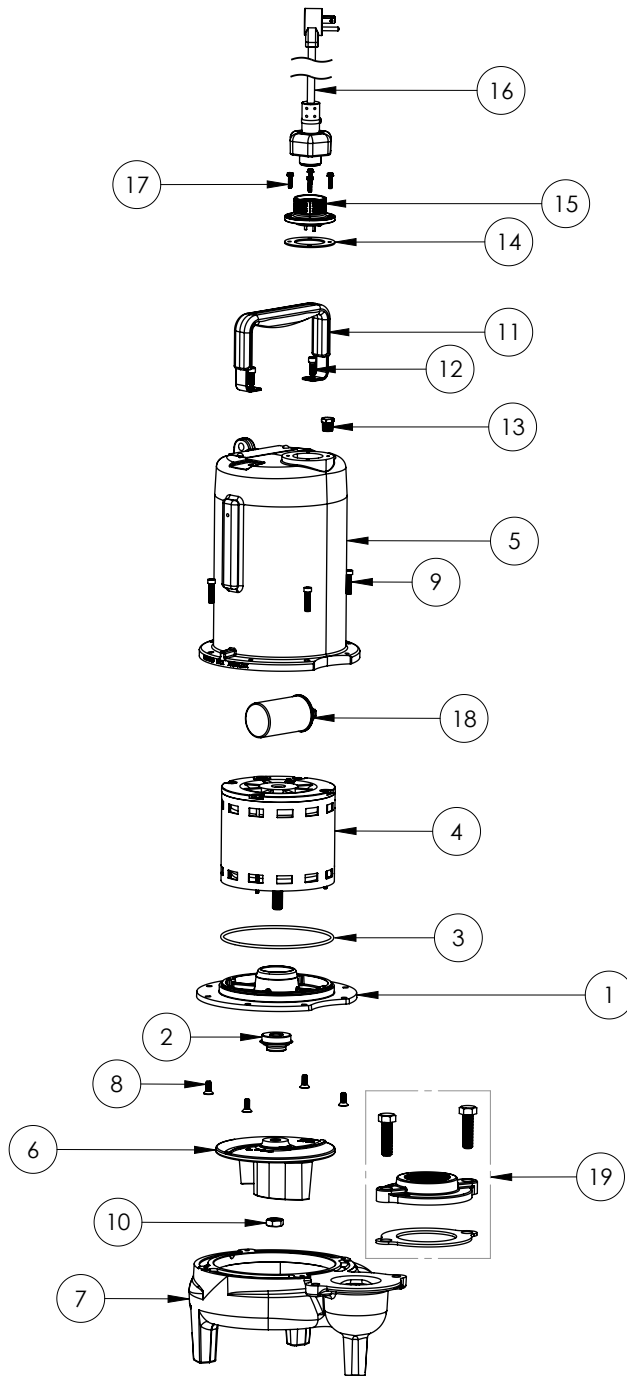

LE71M2-3 (B62)

**LE71M2-3****LE71M2-3 (B62)**

#	PART #	DESCRIPTION	QTY	Note
1	53260BR	MOTOR SUPPORT PLATE	1	
2	5120000	5/8 INCH UNITIZED SHAFT SEAL	1	[1]
3	5617000	O-RING	1	
4	5329000	MOTOR	1	[1]
5	531400R	MOTOR COVER	1	
6	5130000	IMPELLER, CAST IRON	1	
7	531500R	VOLUTE HOUSING	1	
8	8018000	1/4-20 x 5/8 SLOTTED FLAT HEAD BOLT	4	
9	8091000	1/4-20 x 1 HEX SOCKET HEAD BOLT	4	
13	8046000	1/2-20 HEX STAINLESS STEEL JAM NUT	1	
14	5071000	BRASS OIL PLUG	1	
15	5060000	CORD PLATE GASKET	1	
16	K001216	5619000, CORDPLATE	1	
17	K001432	POWER CORD 58900C0, 115V, 35 FT.	1	
18	K001095	STAINLESS STEEL HANDLE	1	
19	8064000	#8-32 x 5/8 HEX WASHER HEAD SCREW	4	
20	51190F0	CAPACITOR	1	
21	K001221	2" DISCHARGE KIT	1	

**PART NOTES:**

[1] - Part requires factory authorized service. Contact Liberty Pumps at 1-800-543-2550

LE71M2-3 (B71)

**LE71M2-3****LE71M2-3 (B71)**

#	PART #	DESCRIPTION	QTY	Note
1	53260AR	MOTOR PLATE	1	
2	5120000	5/8 INCH UNITIZED SHAFT SEAL	1	[1]
3	5617000	O-RING	1	
4	5340200	MOTOR	1	[1]
5	531400R	MOTOR COVER	1	
6	5130000	IMPELLER, CAST IRON	1	
7	531500R	VOLUTE HOUSING	1	
8	8018000	1/4-20 x 5/8 SLOTTED FLAT HEAD BOLT	4	
9	8091000	1/4-20 x 1 HEX SOCKET HEAD BOLT	4	
10	8046000	1/2-20 HEX STAINLESS STEEL JAM NUT	1	
11	3411200	HANDLE	1	
12	8103000	SCREW 1/4-20x5/8" HX SKT SS	2	
13	5071000	BRASS OIL PLUG	1	
14	5060000	CORD PLATE GASKET	1	
15	K001216	5619000, CORDPLATE	1	
16	K001432	POWER CORD 58900C0, 115V, 35 FT.	1	
17	8064000	#8-32 x 5/8 HEX WASHER HEAD SCREW	4	
18	51190F0	CAPACITOR	1	
19	K001221	2" DISCHARGE KIT	1	