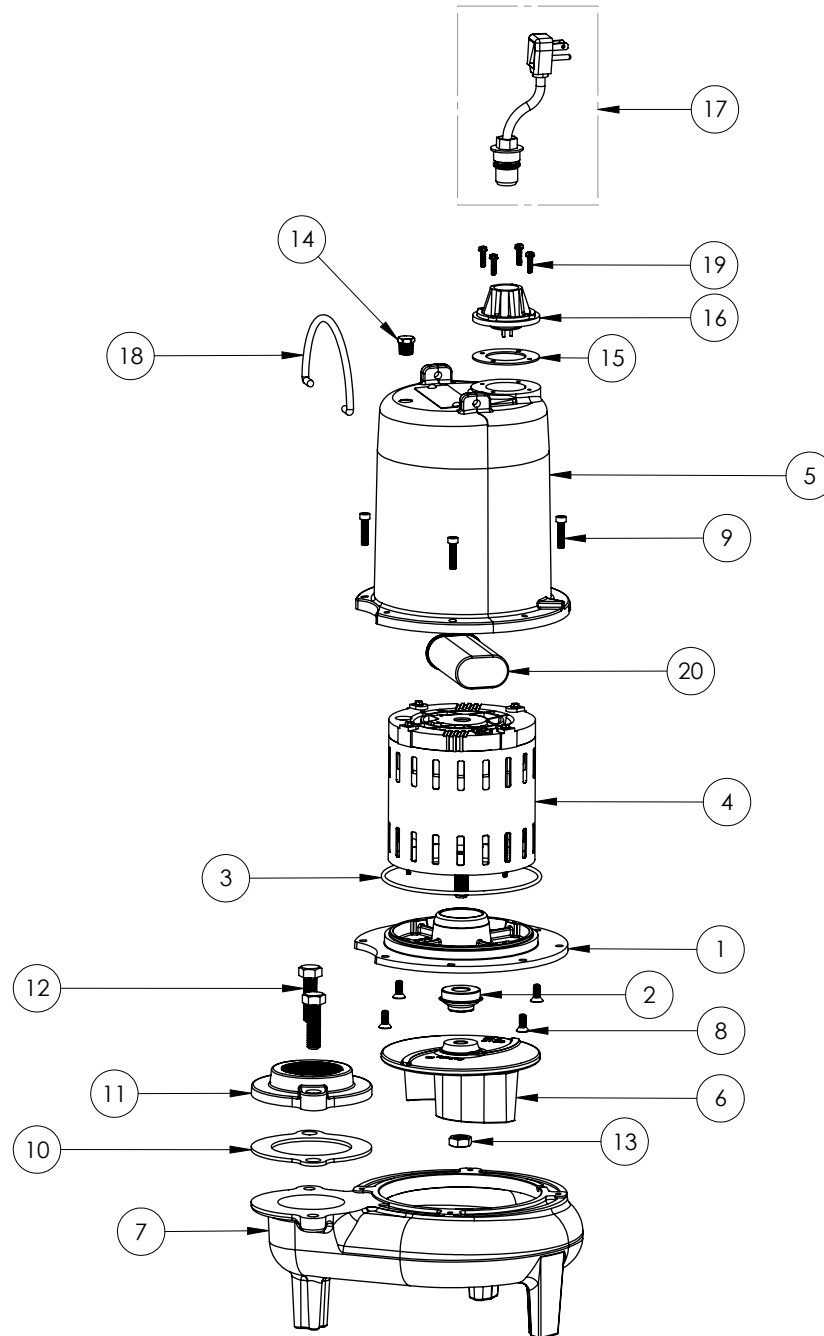

LE71M2-2

LE71M2-2 (B62)

LE71M2-2

LE71M2-2 (B62)

#	PART #	DESCRIPTION	QTY	Note
1	53260BR	MOTOR SUPPORT PLATE	1	
2	5120000	5/8 INCH UNITIZED SHAFT SEAL	1	[1]
3	5617000	O-RING	1	
4	5329000	MOTOR	1	[1]
5	531400R	MOTOR COVER	1	
6	5130000	IMPELLER, CAST IRON	1	
7	531500R	VOLUTE HOUSING	1	
8	8018000	1/4-20 x 5/8 SLOTTED FLAT HEAD BOLT	4	
9	8091000	1/4-20 x 1 HEX SOCKET HEAD BOLT	4	
10	5129000	FLANGE GASKET, FITS 2" OR 3"	1	
11	K001221	2" DISCHARGE KIT	1	
12	8037000	1/2-13 x 1-3/4 STAINLESS STEEL BOLT	2	
13	8046000	1/2-20 HEX STAINLESS STEEL JAM NUT	1	
14	5071000	BRASS OIL PLUG	1	
15	5060000	CORD PLATE GASKET	1	
16	5014000	CORD PLATE	1	
17	K001008	POWER CORD, 115V, 25 FOOT CORD	1	
18	K001095	STAINLESS STEEL HANDLE	1	
19	8064000	#8-32 x 5/8 HEX WASHER HEAD SCREW	4	
20	51190F0	CAPACITOR	1	

PART NOTES:

[1] - Part requires factory authorized service. Contact Liberty Pumps at 1-800-543-2550