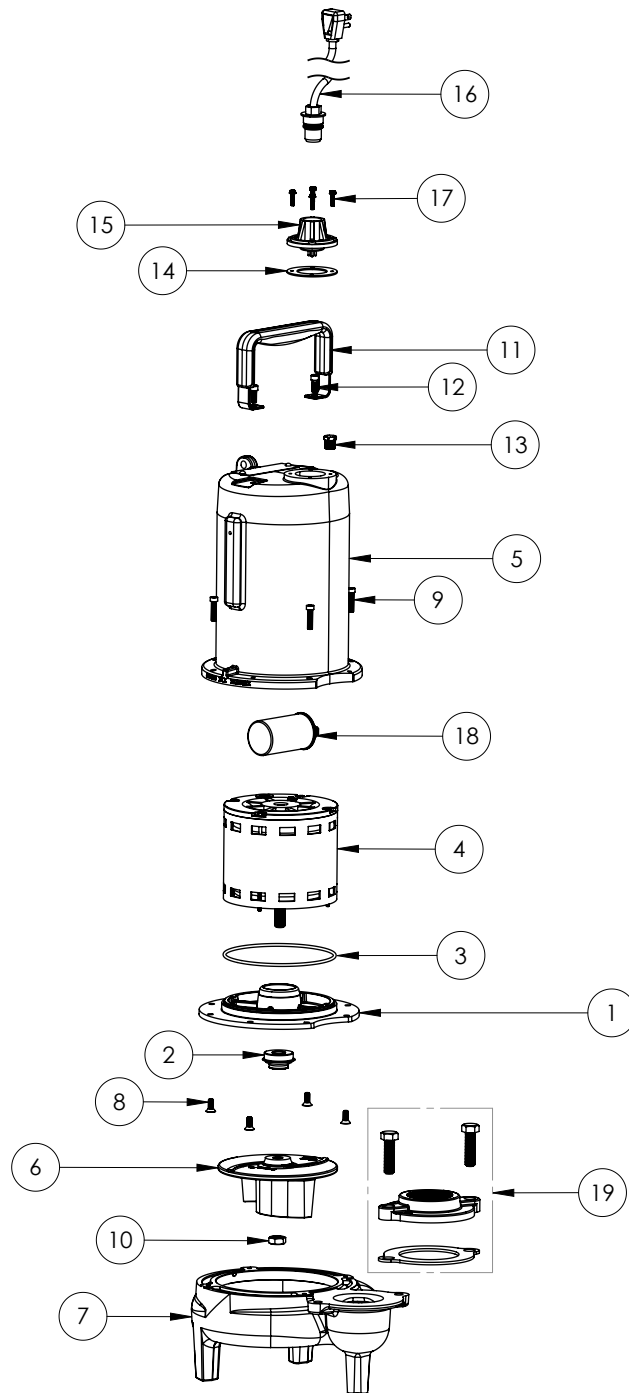

PART NOTES:

[1] - Part requires factory authorized service. Contact Liberty Pumps at 1-800-543-2550

LE71M2-2

LE71M2-2 (B62)

LE71M2-2**LE71M2-2 (B62)**

#	PART #	DESCRIPTION	QTY	Note
1	53260BR	MOTOR SUPPORT PLATE	1	
2	5120000	5/8 INCH UNITIZED SHAFT SEAL	1	[1]
3	5617000	O-RING	1	
4	5329000	MOTOR	1	[1]
5	531400R	MOTOR COVER	1	
6	5130000	IMPELLER, CAST IRON	1	
7	531500R	VOLUTE HOUSING	1	
8	8018000	1/4-20 x 5/8 SLOTTED FLAT HEAD BOLT	4	
9	8091000	1/4-20 x 1 HEX SOCKET HEAD BOLT	4	
10	5129000	FLANGE GASKET, FITS 2" OR 3"	1	
11	K001221	2" DISCHARGE KIT	1	
12	8037000	1/2-13 x 1-3/4 STAINLESS STEEL BOLT	2	
13	8046000	1/2-20 HEX STAINLESS STEEL JAM NUT	1	
14	5071000	BRASS OIL PLUG	1	
15	5060000	CORD PLATE GASKET	1	
16	5014000	CORD PLATE	1	
17	K001008	POWER CORD, 115V, 25 FOOT CORD	1	
18	K001095	STAINLESS STEEL HANDLE	1	
19	8064000	#8-32 x 5/8 HEX WASHER HEAD SCREW	4	
20	51190F0	CAPACITOR	1	

PART NOTES:

[1] - Part requires factory authorized service. Contact Liberty Pumps at 1-800-543-2550

LE71M2-2 (B71)

LE71M2-2**LE71M2-2 (B71)**

#	PART #	DESCRIPTION	QTY	Note
1	53260AR	MOTOR PLATE	1	
2	5120000	5/8 INCH UNITIZED SHAFT SEAL	1	[1]
3	5617000	O-RING	1	
4	5340200	MOTOR	1	[1]
5	531400R	MOTOR COVER	1	
6	5130000	IMPELLER, CAST IRON	1	
7	531500R	VOLUTE HOUSING	1	
8	8018000	1/4-20 x 5/8 SLOTTED FLAT HEAD BOLT	4	
9	8091000	1/4-20 x 1 HEX SOCKET HEAD BOLT	4	
10	8046000	1/2-20 HEX STAINLESS STEEL JAM NUT	1	
11	3411200	HANDLE	1	
12	8103000	SCREW 1/4-20x5/8" HX SKT SS	2	
13	5071000	BRASS OIL PLUG	1	
14	5060000	CORD PLATE GASKET	1	
15	5014000	CORD PLATE	1	
16	K001008	POWER CORD, 115V, 25 FOOT CORD	1	
17	8064000	#8-32 x 5/8 HEX WASHER HEAD SCREW	4	
18	51190F0	CAPACITOR	1	
19	K001221	2" DISCHARGE KIT	1	