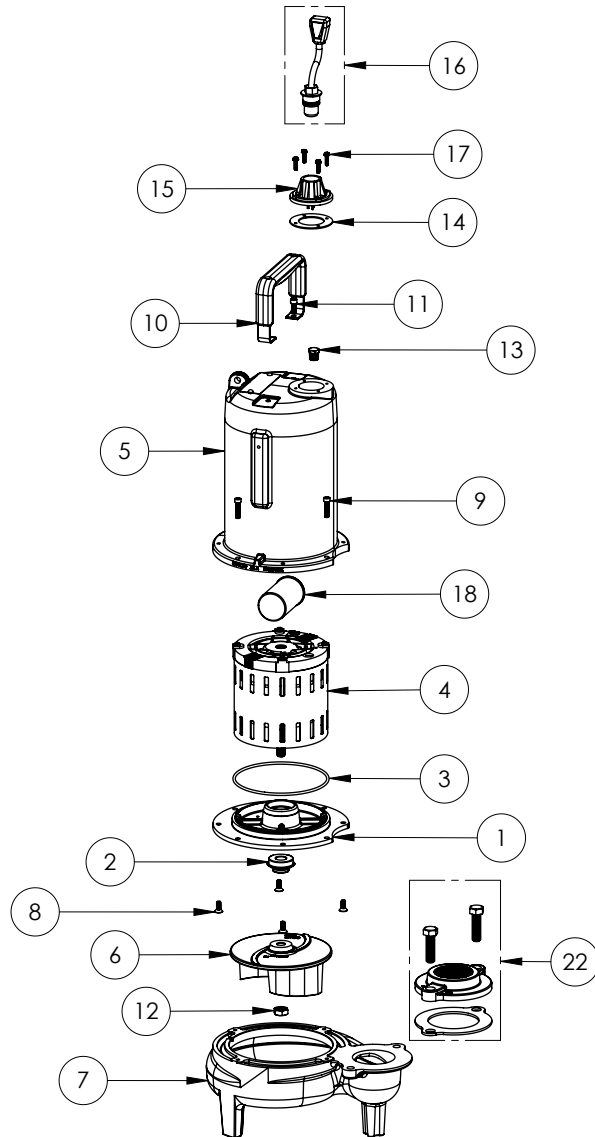

PART NOTES:

[1] - Part requires factory authorized service. Contact Liberty Pumps at 1-800-543-2550

LE71M2-2 (B71)

LE71M2-2**LE71M2-2 (B71)**

#	PART #	DESCRIPTION	QTY	Note
1	53260AR	MOTOR PLATE	1	
2	5120000	5/8 INCH UNITIZED SHAFT SEAL	1	[1]
3	5617000	O-RING	1	
4	5340200	MOTOR	1	[1]
5	531400R	MOTOR COVER	1	
6	5130000	IMPELLER, CAST IRON	1	
7	531500R	VOLUTE HOUSING	1	
8	8018000	1/4-20 x 5/8 SLOTTED FLAT HEAD BOLT	4	
9	8091000	1/4-20 x 1 HEX SOCKET HEAD BOLT	4	
10	8046000	1/2-20 HEX STAINLESS STEEL JAM NUT	1	
11	3411200	HANDLE	1	
12	8103000	SCREW 1/4-20x5/8" HX SKT SS	2	
13	5071000	BRASS OIL PLUG	1	
14	5060000	CORD PLATE GASKET	1	
15	5014000	CORD PLATE	1	
16	K001008	POWER CORD, 115V, 25 FOOT CORD	1	
17	8064000	#8-32 x 5/8 HEX WASHER HEAD SCREW	4	
18	51190F0	CAPACITOR	1	
19	K001221	2" DISCHARGE KIT	1	

PART NOTES:

[1] - Part requires factory authorized service. Contact Liberty Pumps at 1-800-543-2550

LE71M2-2 (B72)

LE71M2-2**LE71M2-2 (B72)**

#	PART #	DESCRIPTION	QTY	Note
1	53260BR	MOTOR SUPPORT PLATE	1	
2	5120000	5/8 INCH UNITIZED SHAFT SEAL	1	[1]
3	5617000	O-RING	1	
4	5329000	MOTOR	1	[1]
5	531400R	MOTOR COVER	1	
6	5130000	IMPELLER, CAST IRON	1	
7	531500R	VOLUTE HOUSING	1	
8	8018000	1/4-20 x 5/8 SLOTTED FLAT HEAD BOLT	4	
9	8091000	1/4-20 x 1 HEX SOCKET HEAD BOLT	4	
10	3411200	HANDLE	1	
11	8103000	SCREW 1/4-20x5/8" HX SKT SS	2	
12	8046000	1/2-20 HEX STAINLESS STEEL JAM NUT	1	
13	50710A0	PIPE PLUG, 1/4" HEX HD BRASS NPTF	1	
14	5060000	CORD PLATE GASKET	1	
15	5014000	CORD PLATE	1	
16	K001008	POWER CORD, 115V, 25 FOOT CORD	1	
17	8064000	#8-32 x 5/8 HEX WASHER HEAD SCREW	4	
18	51190F0	CAPACITOR	1	
22	K001221	2" DISCHARGE KIT	1	