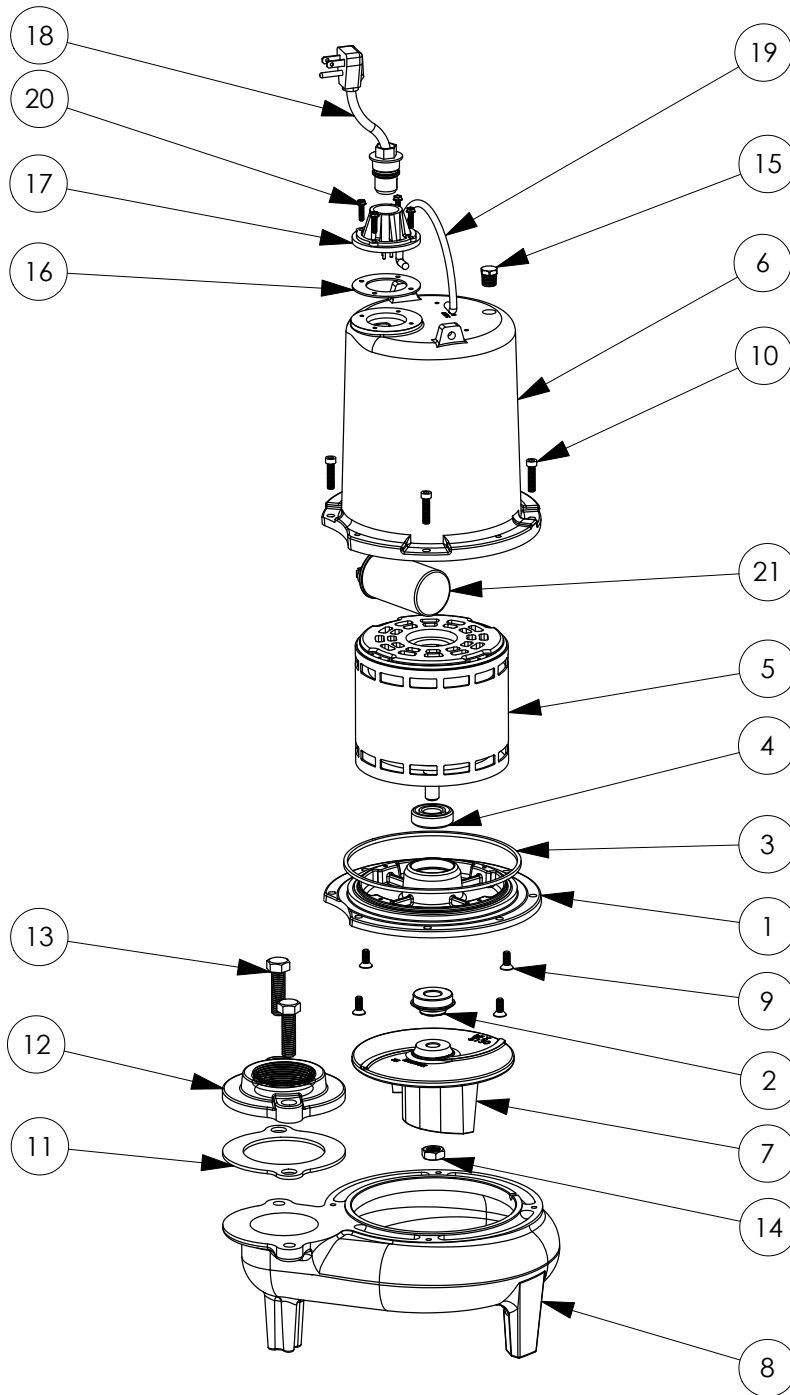

LE71M2-2 (B10)

LE71M2-2**LE71M2-2 (B10)**

#	PART #	DESCRIPTION	QTY	Note
1	510100R	MOTOR SUPPORT PLATE	1	
2	5120000	5/8 INCH UNITIZED SHAFT SEAL	1	[1]
3	5107000	MOTOR COVER SEALRING	1	[1]
4	5124000	BEARING	1	
5	5340000	MOTOR	1	
6	527700R	MOTOR COVER	1	
7	5130000	IMPELLER, CAST IRON	1	
8	510200R	VOLUTE HOUSING	1	
9	8018000	1/4-20 x 5/8 SLOTTED FLAT HEAD BOLT	4	
10	8091000	1/4-20 x 1 HEX SOCKET HEAD BOLT	4	
11	5129000	FLANGE GASKET, FITS 2" OR 3"	1	
12	K001221	2" DISCHARGE KIT	1	
13	8037000	1/2-13 x 1-3/4 STAINLESS STEEL BOLT	2	
14	8046000	1/2-20 HEX STAINLESS STEEL JAM NUT	1	
15	5071000	BRASS OIL PLUG	1	
16	5060000	CORD PLATE GASKET	1	
17	5014000	CORD PLATE	1	
18	K001008	POWER CORD, 115V, 25 FOOT CORD	1	
19	K001095	STAINLESS STEEL HANDLE	1	
20	8064000	#8-32 x 5/8 HEX WASHER HEAD SCREW	4	
21	51190D0	CAPACITOR	1	

PART NOTES:

[1] - Part requires factory authorized service. Contact Liberty Pumps at 1-800-543-2550

LE71M2-2 (B61)

LE71M2-2B61

LE71M2-2**LE71M2-2 (B61)**

#	PART #	DESCRIPTION	QTY	Note
1	532600R	MOTOR SUPPORT PLATE	1	
2	5120000	5/8 INCH UNITIZED SHAFT SEAL	1	[1]
3	5617000	O-RING	1	
4	5340000	MOTOR	1	
5	531400R	MOTOR COVER	1	
6	5130000	IMPELLER, CAST IRON	1	
7	531500R	VOLUTE HOUSING	1	
8	8018000	1/4-20 x 5/8 SLOTTED FLAT HEAD BOLT	4	
9	8091000	1/4-20 x 1 HEX SOCKET HEAD BOLT	4	
10	5129000	FLANGE GASKET, FITS 2" OR 3"	1	
11	K001221	2" DISCHARGE KIT	1	
12	8037000	1/2-13 x 1-3/4 STAINLESS STEEL BOLT	2	
13	8046000	1/2-20 HEX STAINLESS STEEL JAM NUT	1	
14	5071000	BRASS OIL PLUG	1	
15	5060000	CORD PLATE GASKET	1	
16	5014000	CORD PLATE	1	
17	K001008	POWER CORD, 115V, 25 FOOT CORD	1	
18	K001095	STAINLESS STEEL HANDLE	1	
19	8064000	#8-32 x 5/8 HEX WASHER HEAD SCREW	4	
20	51190F0	CAPACITOR	1	