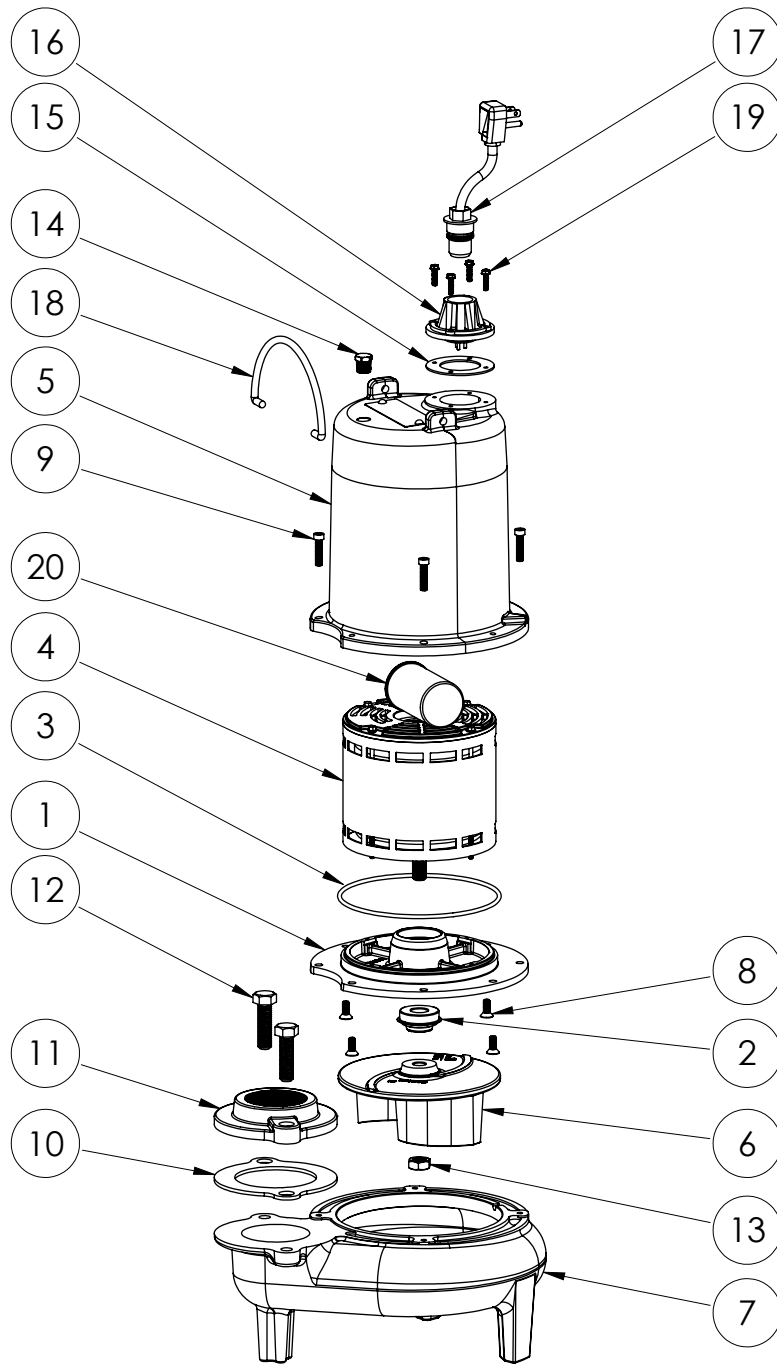

LE71M2-2 (B10)

LE71M2-2**LE71M2-2 (B10)**

#	PART #	DESCRIPTION	QTY	Note
1	510100R	MOTOR SUPPORT PLATE	1	
2	5120000	5/8 INCH UNITIZED SHAFT SEAL	1	[1]
3	5107000	MOTOR COVER SEALRING	1	[1]
4	5124000	BEARING	1	
5	5340000	MOTOR	1	
6	527700R	MOTOR COVER	1	
7	5130000	IMPELLER, CAST IRON	1	
8	510200R	VOLUTE HOUSING	1	
9	8018000	1/4-20 x 5/8 SLOTTED FLAT HEAD BOLT	4	
10	8091000	1/4-20 x 1 HEX SOCKET HEAD BOLT	4	
11	5129000	FLANGE GASKET, FITS 2" OR 3"	1	
12	K001221	2" DISCHARGE KIT	1	
13	8037000	1/2-13 x 1-3/4 STAINLESS STEEL BOLT	2	
14	8046000	1/2-20 HEX STAINLESS STEEL JAM NUT	1	
15	5071000	BRASS OIL PLUG	1	
16	5060000	CORD PLATE GASKET	1	
17	5014000	CORD PLATE	1	
18	K001008	POWER CORD, 115V, 25 FOOT CORD	1	
19	K001095	STAINLESS STEEL HANDLE	1	
20	8064000	#8-32 x 5/8 HEX WASHER HEAD SCREW	4	
21	51190D0	CAPACITOR	1	

PART NOTES:

[1] - Part requires factory authorized service. Contact Liberty Pumps at 1-800-543-2550

LE71M2-2 (B61)

LE71M2-2B61

LE71M2-2**LE71M2-2 (B61)**

#	PART #	DESCRIPTION	QTY	Note
1	532600R	MOTOR SUPPORT PLATE	1	
2	5120000	5/8 INCH UNITIZED SHAFT SEAL	1	[1]
3	5617000	O-RING	1	
4	5340000	MOTOR	1	
5	531400R	MOTOR COVER	1	
6	5130000	IMPELLER, CAST IRON	1	
7	531500R	VOLUTE HOUSING	1	
8	8018000	1/4-20 x 5/8 SLOTTED FLAT HEAD BOLT	4	
9	8091000	1/4-20 x 1 HEX SOCKET HEAD BOLT	4	
10	5129000	FLANGE GASKET, FITS 2" OR 3"	1	
11	K001221	2" DISCHARGE KIT	1	
12	8037000	1/2-13 x 1-3/4 STAINLESS STEEL BOLT	2	
13	8046000	1/2-20 HEX STAINLESS STEEL JAM NUT	1	
14	5071000	BRASS OIL PLUG	1	
15	5060000	CORD PLATE GASKET	1	
16	5014000	CORD PLATE	1	
17	K001008	POWER CORD, 115V, 25 FOOT CORD	1	
18	K001095	STAINLESS STEEL HANDLE	1	
19	8064000	#8-32 x 5/8 HEX WASHER HEAD SCREW	4	
20	51190F0	CAPACITOR	1	