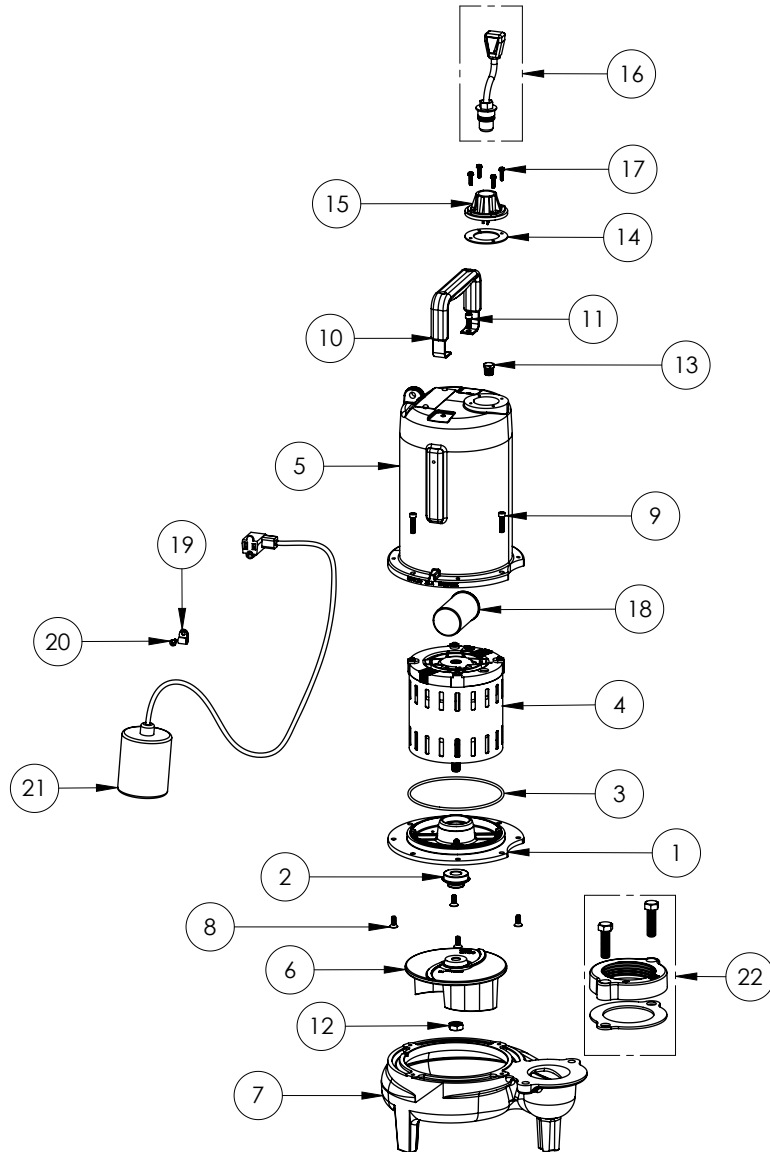

LE71A3

LE71A3 (B72)

Liberty
Pumps

LE71A3 (B72)

LE71A3 (B72)

PAGE

LE71A3

LE71A3 (B72)

#	PART #	DESCRIPTION	QTY	Note
1	53260BR	MOTOR SUPPORT PLATE	1	
2	5120000	5/8 INCH UNITIZED SHAFT SEAL	1	[1]
3	5617000	O-RING	1	
4	5329000	MOTOR	1	[1]
5	531400R	MOTOR COVER	1	
6	5130000	IMPELLER, CAST IRON	1	
7	531500R	VOLUTE HOUSING	1	
8	8018000	1/4-20 x 5/8 SLOTTED FLAT HEAD BOLT	4	
9	8091000	1/4-20 x 1 HEX SOCKET HEAD BOLT	4	
10	3411200	HANDLE	1	
11	8103000	SCREW 1/4-20x5/8" HX SKT SS	2	
12	8046000	1/2-20 HEX STAINLESS STEEL JAM NUT	1	
13	50710A0	PIPE PLUG, 1/4" HEX HD BRASS NPTF	1	
14	5060000	CORD PLATE GASKET	1	
15	5014000	CORD PLATE	1	
16	K001010	POWER CORD, 115V, 10 FOOT CORD	1	
17	8064000	#8-32 x 5/8 HEX WASHER HEAD SCREW	4	
18	51190F0	CAPACITOR	1	
19	8014000	CABLE CLAMP	1	
20	8082000	#10-24 x 3/8 EPOXY LOCK SCREW	1	
21	K001054	61130A0 PUMP SWITCH, 10' 115V	1	
22	K001222	3" DISCHARGE KIT	1	

PART NOTES:

[1] - Part requires factory authorized service. Contact Liberty Pumps at 1-800-543-2550