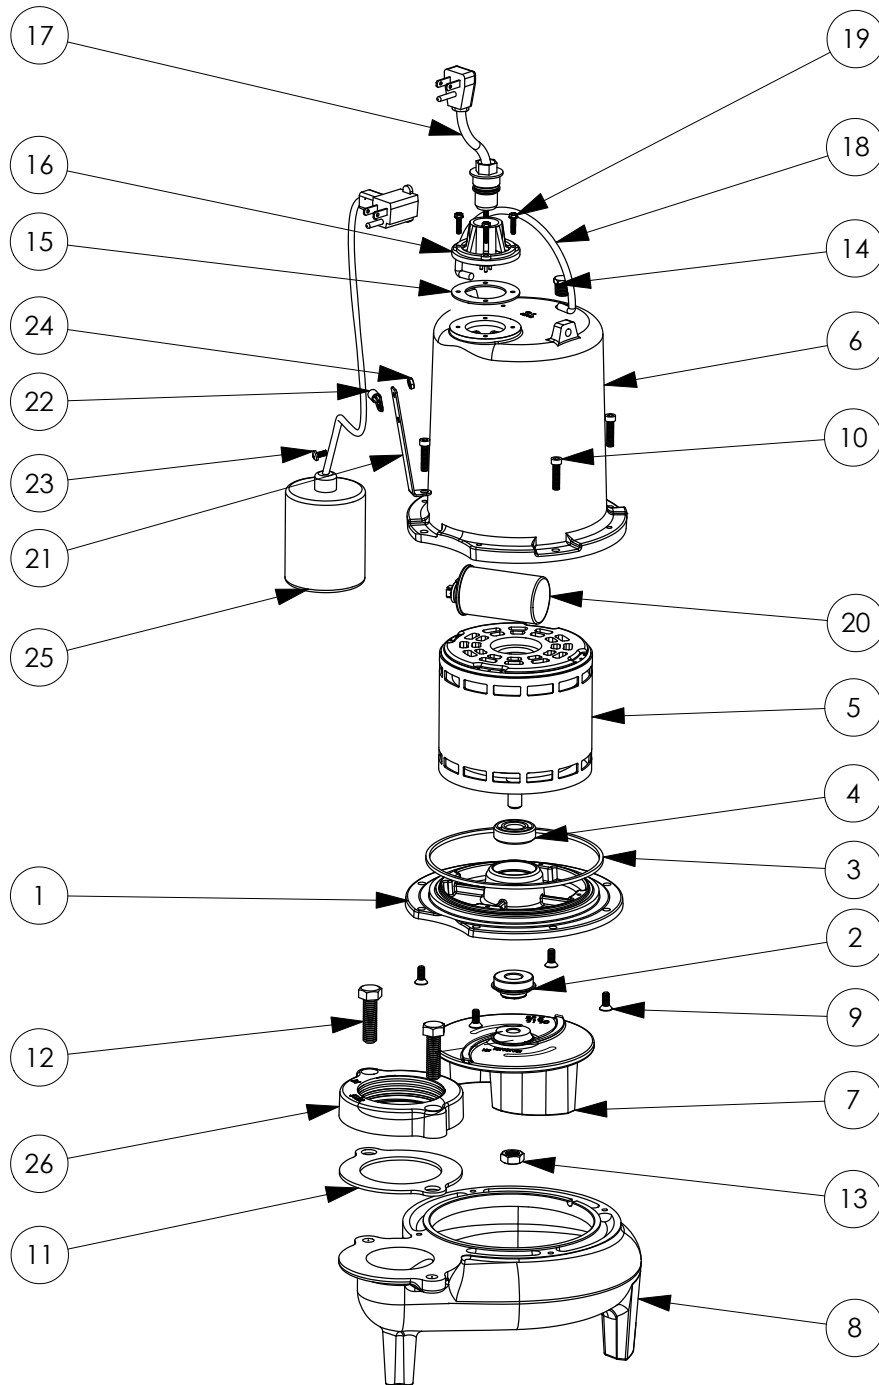

LE71A3

LE71A3 (B10)

**LE71A3****LE71A3 (B10)**

#	PART #	DESCRIPTION	QTY	Note
1	510100R	MOTOR SUPPORT PLATE	1	
2	5120000	5/8 INCH UNITIZED SHAFT SEAL	1	[1]
3	5107000	MOTOR COVER SEALRING	1	[1]
4	5124000	BEARING	1	
5	5340000	MOTOR	1	
6	527700R	MOTOR COVER	1	
7	5130000	IMPELLER, CAST IRON	1	
8	510200R	VOLUTE HOUSING	1	
9	8018000	1/4-20 x 5/8 SLOTTED FLAT HEAD BOLT	4	
10	8091000	1/4-20 x 1 HEX SOCKET HEAD BOLT	4	
11	5129000	FLANGE GASKET, FITS 2" OR 3"	1	
12	8037000	1/2-13 x 1-3/4 STAINLESS STEEL BOLT	2	
13	8046000	1/2-20 HEX STAINLESS STEEL JAM NUT	1	
14	5071000	BRASS OIL PLUG	1	
15	5060000	CORD PLATE GASKET	1	
16	5014000	CORD PLATE	1	
17	K001010	POWER CORD, 115V, 10 FOOT CORD	1	
18	K001095	STAINLESS STEEL HANDLE	1	
19	8064000	#8-32 x 5/8 HEX WASHER HEAD SCREW	4	
20	51190F0	CAPACITOR	1	
21	5070000	FLOAT SWITCH SUPPORT	1	
22	8014000	CABLE CLAMP	1	
23	8082000	#10-24 x 3/8 EPOXY LOCK SCREW	1	
24	8002000	#10-24 STAINLESS STEEL HEX	1	
25	K001001	PUMP SWITCH KIT, INCLUDES MOUNTING HARDWARE	1	
26	K001222	3" DISCHARGE KIT	1	