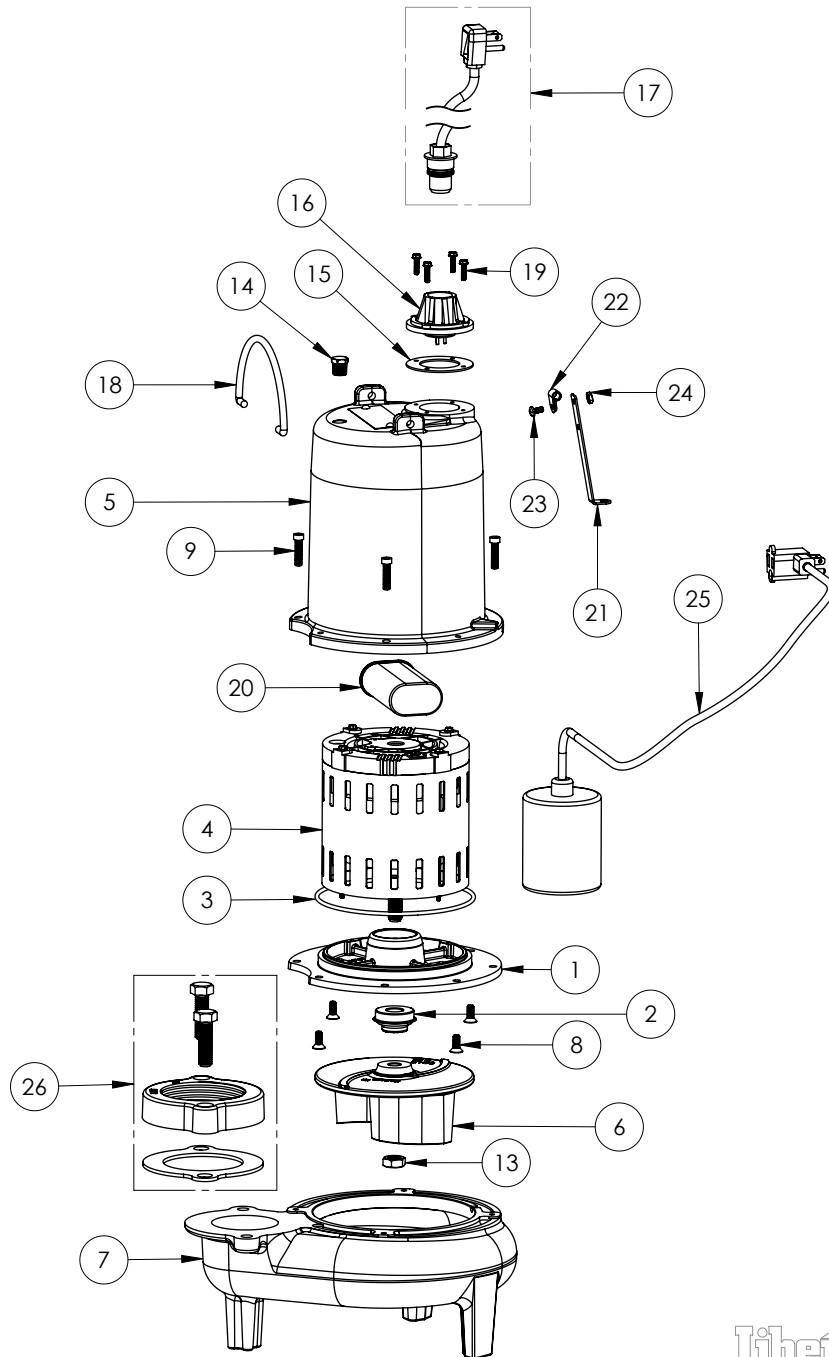

LE71A3

LE71A3 (B62)

Liberty
Pumps

LE71A3

LE71A3 (B62)

#	PART #	DESCRIPTION	QTY	Note
1	53260BR	MOTOR SUPPORT PLATE	1	
2	5120000	5/8 INCH UNITIZED SHAFT SEAL	1	[1]
3	5617000	O-RING	1	
4	5329000	MOTOR	1	[1]
5	531400R	MOTOR COVER	1	
6	5130000	IMPELLER, CAST IRON	1	
7	531500R	VOLUTE HOUSING	1	
8	8018000	1/4-20 x 5/8 SLOTTED FLAT HEAD BOLT	4	
9	8091000	1/4-20 x 1 HEX SOCKET HEAD BOLT	4	
13	8046000	1/2-20 HEX STAINLESS STEEL JAM NUT	1	
14	5071000	BRASS OIL PLUG	1	
15	5060000	CORD PLATE GASKET	1	
16	5014000	CORD PLATE	1	
17	K001010	POWER CORD, 115V, 10 FOOT CORD	1	
18	K001095	STAINLESS STEEL HANDLE	1	
19	8064000	#8-32 x 5/8 HEX WASHER HEAD SCREW	4	
20	51190F0	CAPACITOR	1	
21	5070000	FLOAT SWITCH SUPPORT	1	
22	8014000	CABLE CLAMP	1	
23	8082000	#10-24 x 3/8 EPOXY LOCK SCREW	1	
24	8002000	#10-24 STAINLESS STEEL HEX	1	
25	K001054	61130A0 PUMP SWITCH, 10' 115V	1	
26	K001222	3" DISCHARGE KIT	1	

PART NOTES:

[1] - Part requires factory authorized service. Contact Liberty Pumps at 1-800-543-2550