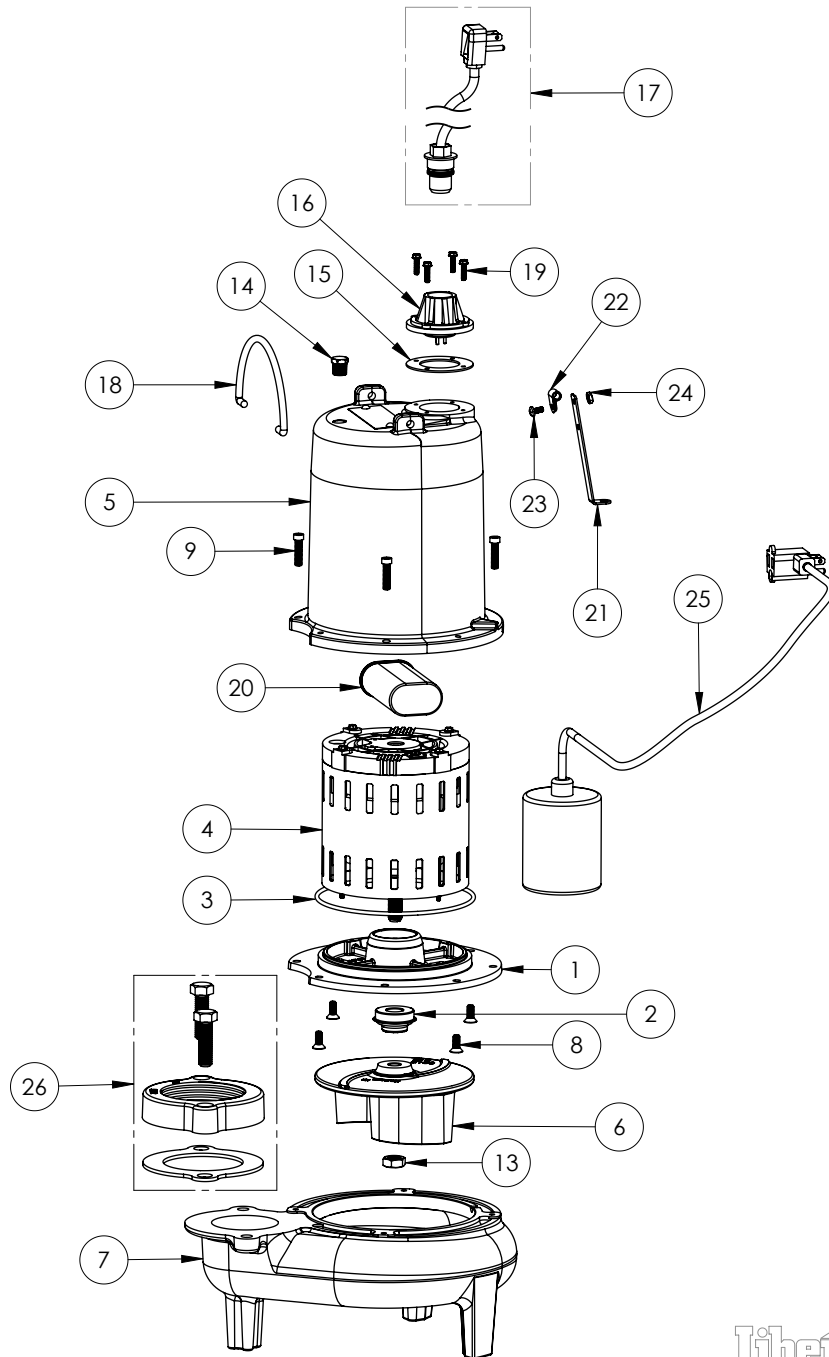

LE71A3

LE71A3 (B61)

LE71A3

LE71A3 (B61)

#	PART #	DESCRIPTION	QTY	Note
1	532600R	MOTOR SUPPORT PLATE	1	
2	5120000	5/8 INCH UNITIZED SHAFT SEAL	1	[1]
3	5617000	O-RING	1	
4	5340000	MOTOR	1	
5	531400R	MOTOR COVER	1	
6	5130000	IMPELLER, CAST IRON	1	
7	531500R	VOLUTE HOUSING	1	
8	8018000	1/4-20 x 5/8 SLOTTED FLAT HEAD BOLT	4	
9	8091000	1/4-20 x 1 HEX SOCKET HEAD BOLT	4	
13	8046000	1/2-20 HEX STAINLESS STEEL JAM NUT	1	
14	5071000	BRASS OIL PLUG	1	
15	5060000	CORD PLATE GASKET	1	
16	5014000	CORD PLATE	1	
17	K001010	POWER CORD, 115V, 10 FOOT CORD	1	
18	K001095	STAINLESS STEEL HANDLE	1	
19	8064000	#8-32 x 5/8 HEX WASHER HEAD SCREW	4	
20	51190F0	CAPACITOR	1	
21	5070000	FLOAT SWITCH SUPPORT	1	
22	8014000	CABLE CLAMP	1	
23	8082000	#10-24 x 3/8 EPOXY LOCK SCREW	1	
24	8002000	#10-24 STAINLESS STEEL HEX	1	
25	K001001	PUMP SWITCH KIT, INCLUDES MOUNTING HARDWARE	1	
26	K001221	2" DISCHARGE KIT	1	

PART NOTES:

[1] - Part requires factory authorized service. Contact Liberty Pumps at 1-800-543-2550