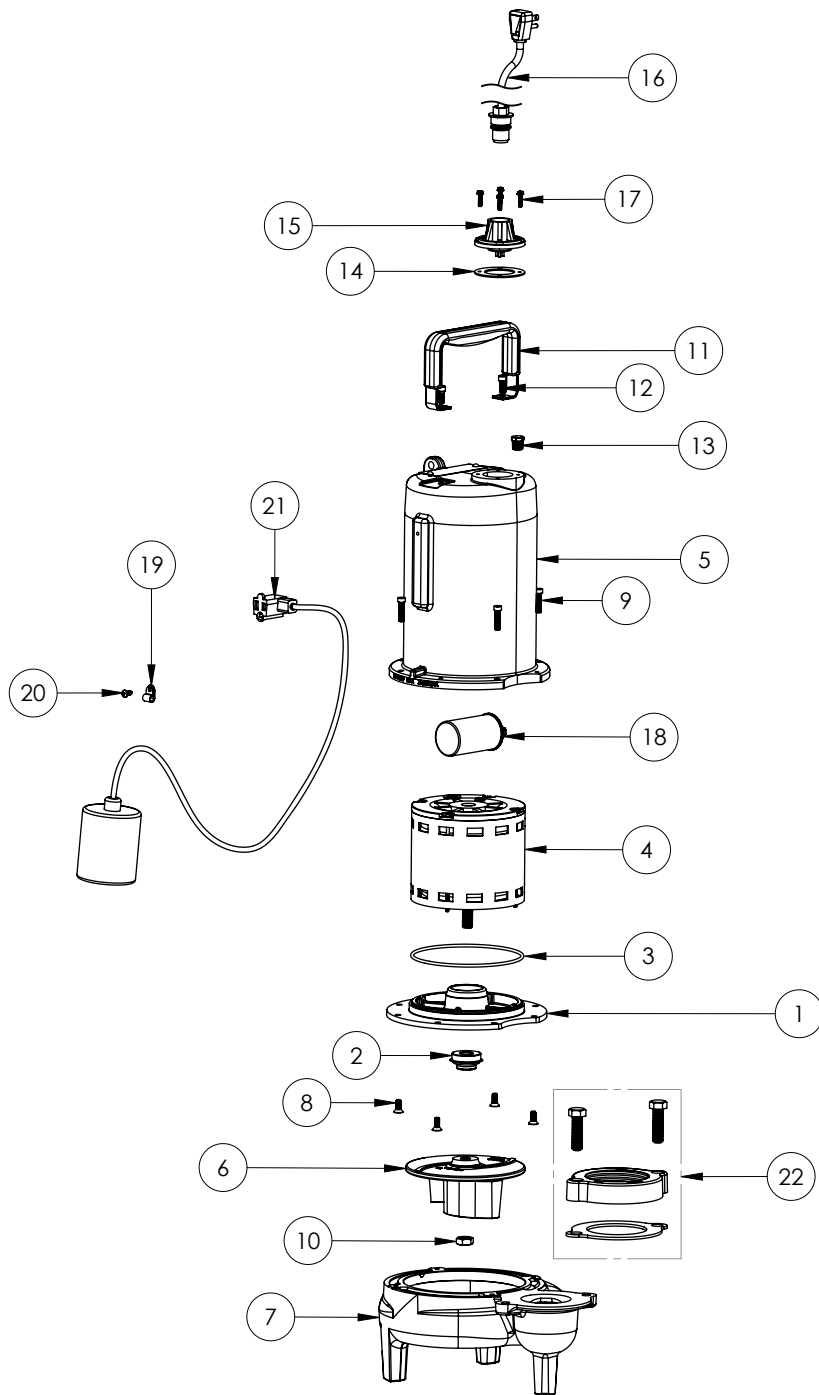

**PART NOTES:**

[1] - Part requires factory authorized service. Contact Liberty Pumps at 1-800-543-2550

LE71A3

LE71A3 (B62)

Liberty  
Pumps

**LE71A3****LE71A3 (B62)**

#	PART #	DESCRIPTION	QTY	Note
1	53260BR	MOTOR SUPPORT PLATE	1	
2	5120000	5/8 INCH UNITIZED SHAFT SEAL	1	[1]
3	5617000	O-RING	1	
4	5329000	MOTOR	1	[1]
5	531400R	MOTOR COVER	1	
6	5130000	IMPELLER, CAST IRON	1	
7	531500R	VOLUTE HOUSING	1	
8	8018000	1/4-20 x 5/8 SLOTTED FLAT HEAD BOLT	4	
9	8091000	1/4-20 x 1 HEX SOCKET HEAD BOLT	4	
13	8046000	1/2-20 HEX STAINLESS STEEL JAM NUT	1	
14	5071000	BRASS OIL PLUG	1	
15	5060000	CORD PLATE GASKET	1	
16	5014000	CORD PLATE	1	
17	K001010	POWER CORD, 115V, 10 FOOT CORD	1	
18	K001095	STAINLESS STEEL HANDLE	1	
19	8064000	#8-32 x 5/8 HEX WASHER HEAD SCREW	4	
20	51190F0	CAPACITOR	1	
21	5070000	FLOAT SWITCH SUPPORT	1	
22	8014000	CABLE CLAMP	1	
23	8082000	#10-24 x 3/8 EPOXY LOCK SCREW	1	
24	8002000	#10-24 STAINLESS STEEL HEX	1	
25	K001054	61130A0 PUMP SWITCH, 10' 115V	1	
26	K001222	3" DISCHARGE KIT	1	

**PART NOTES:**

[1] - Part requires factory authorized service. Contact Liberty Pumps at 1-800-543-2550

LE71A3

LE71A3 (B71)

Liberty  
Pumps

**LE71A3****LE71A3 (B71)**

#	PART #	DESCRIPTION	QTY	Note
1	53260AR	MOTOR PLATE	1	
2	5120000	5/8 INCH UNITIZED SHAFT SEAL	1	[1]
3	5617000	O-RING	1	
4	5340200	MOTOR	1	[1]
5	531400R	MOTOR COVER	1	
6	5130000	IMPELLER, CAST IRON	1	
7	531500R	VOLUTE HOUSING	1	
8	8018000	1/4-20 x 5/8 SLOTTED FLAT HEAD BOLT	4	
9	8091000	1/4-20 x 1 HEX SOCKET HEAD BOLT	4	
10	8046000	1/2-20 HEX STAINLESS STEEL JAM NUT	1	
11	3411200	HANDLE	1	
12	8103000	SCREW 1/4-20x5/8" HX SKT SS	2	
13	5071000	BRASS OIL PLUG	1	
14	5060000	CORD PLATE GASKET	1	
15	5014000	CORD PLATE	1	
16	K001010	POWER CORD, 115V, 10 FOOT CORD	1	
17	8064000	#8-32 x 5/8 HEX WASHER HEAD SCREW	4	
18	51190F0	CAPACITOR	1	
19	8014000	CABLE CLAMP	1	
20	8082000	#10-24 x 3/8 EPOXY LOCK SCREW	1	
21	K001001	PUMP SWITCH KIT, INCLUDES MOUNTING HARDWARE	1	
22	K001222	3" DISCHARGE KIT	1	