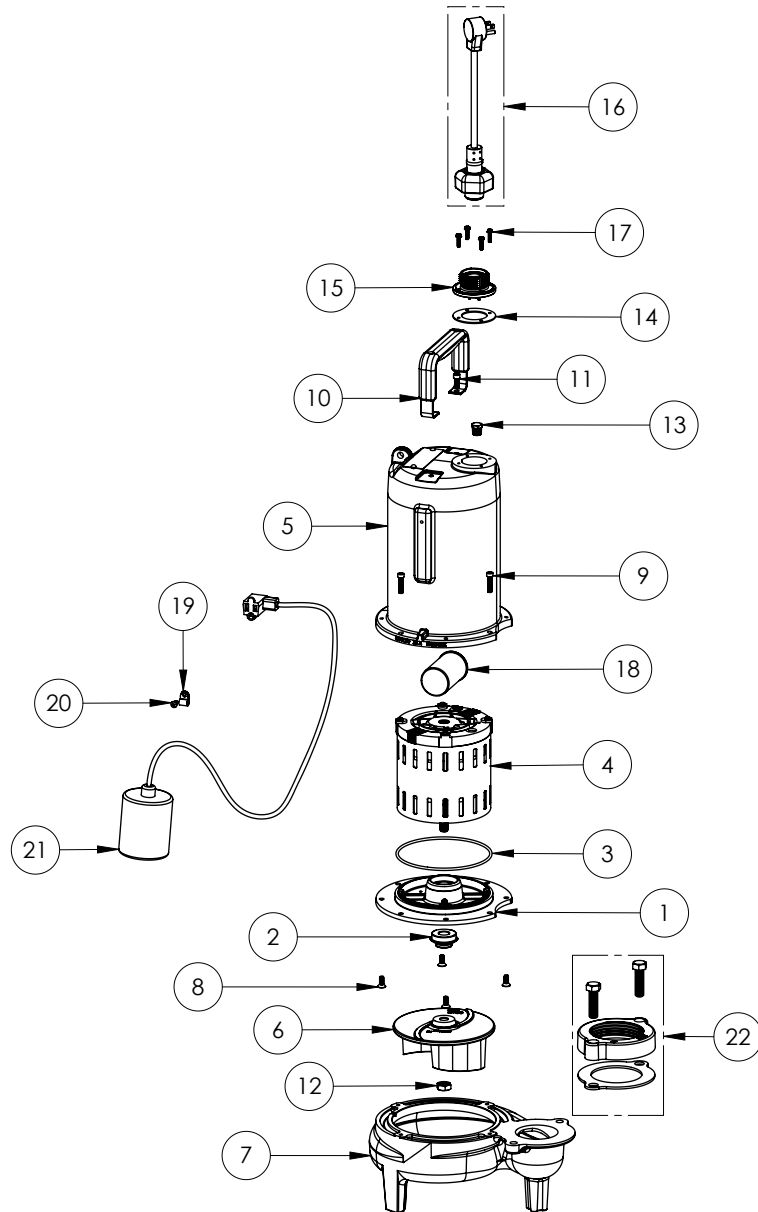

PART NOTES:

[1] - Part requires factory authorized service. Contact Liberty Pumps at 1-800-543-2550

LE71A3-3 (B71)

LE71A3-3**LE71A3-3 (B71)**

#	PART #	DESCRIPTION	QTY	Note
1	53260AR	MOTOR PLATE	1	
2	5120000	5/8 INCH UNITIZED SHAFT SEAL	1	[1]
3	5617000	O-RING	1	
4	5340200	MOTOR	1	[1]
5	531400R	MOTOR COVER	1	
6	5130000	IMPELLER, CAST IRON	1	
7	531500R	VOLUTE HOUSING	1	
8	8018000	1/4-20 x 5/8 SLOTTED FLAT HEAD BOLT	4	
9	8091000	1/4-20 x 1 HEX SOCKET HEAD BOLT	4	
10	8046000	1/2-20 HEX STAINLESS STEEL JAM NUT	1	
11	3411200	HANDLE	1	
12	8103000	SCREW 1/4-20x5/8" HX SKT SS	2	
13	5071000	BRASS OIL PLUG	1	
14	5060000	CORD PLATE GASKET	1	
15	K001216	5619000, CORDPLATE	1	
16	K001432	POWER CORD 58900C0, 115V, 35 FT.	1	
17	8064000	#8-32 x 5/8 HEX WASHER HEAD SCREW	4	
18	51190F0	CAPACITOR	1	
19	8067000	CABLE CLAMP	1	
20	8082000	#10-24 x 3/8 EPOXY LOCK SCREW	1	
21	K001347	PUMP SWITCH, 35FT.	1	
22	K001222	3" DISCHARGE KIT	1	

PART NOTES:

[1] - Part requires factory authorized service. Contact Liberty Pumps at 1-800-543-2550

LE71A3-3 (B72)

LE71A3-3**LE71A3-3 (B72)**

#	PART #	DESCRIPTION	QTY	Note
1	53260BR	MOTOR SUPPORT PLATE	1	
2	5120000	5/8 INCH UNITIZED SHAFT SEAL	1	[1]
3	5617000	O-RING	1	
4	5329000	MOTOR	1	[1]
5	531400R	MOTOR COVER	1	
6	5130000	IMPELLER, CAST IRON	1	
7	531500R	VOLUTE HOUSING	1	
8	8018000	1/4-20 x 5/8 SLOTTED FLAT HEAD BOLT	4	
9	8091000	1/4-20 x 1 HEX SOCKET HEAD BOLT	4	
10	3411200	HANDLE	1	
11	8103000	SCREW 1/4-20x5/8" HX SKT SS	2	
12	8046000	1/2-20 HEX STAINLESS STEEL JAM NUT	1	
13	50710A0	PIPE PLUG, 1/4" HEX HD BRASS NPTF	1	
14	5060000	CORD PLATE GASKET	1	
15	K001216	5619000, CORDPLATE	1	
16	K001432	POWER CORD 58900C0, 115V, 35 FT.	1	
17	8064000	#8-32 x 5/8 HEX WASHER HEAD SCREW	4	
18	51190F0	CAPACITOR	1	
19	8067000	CABLE CLAMP	1	
20	8082000	#10-24 x 3/8 EPOXY LOCK SCREW	1	
21	K001347	PUMP SWITCH, 35FT.	1	
22	K001222	3" DISCHARGE KIT	1	