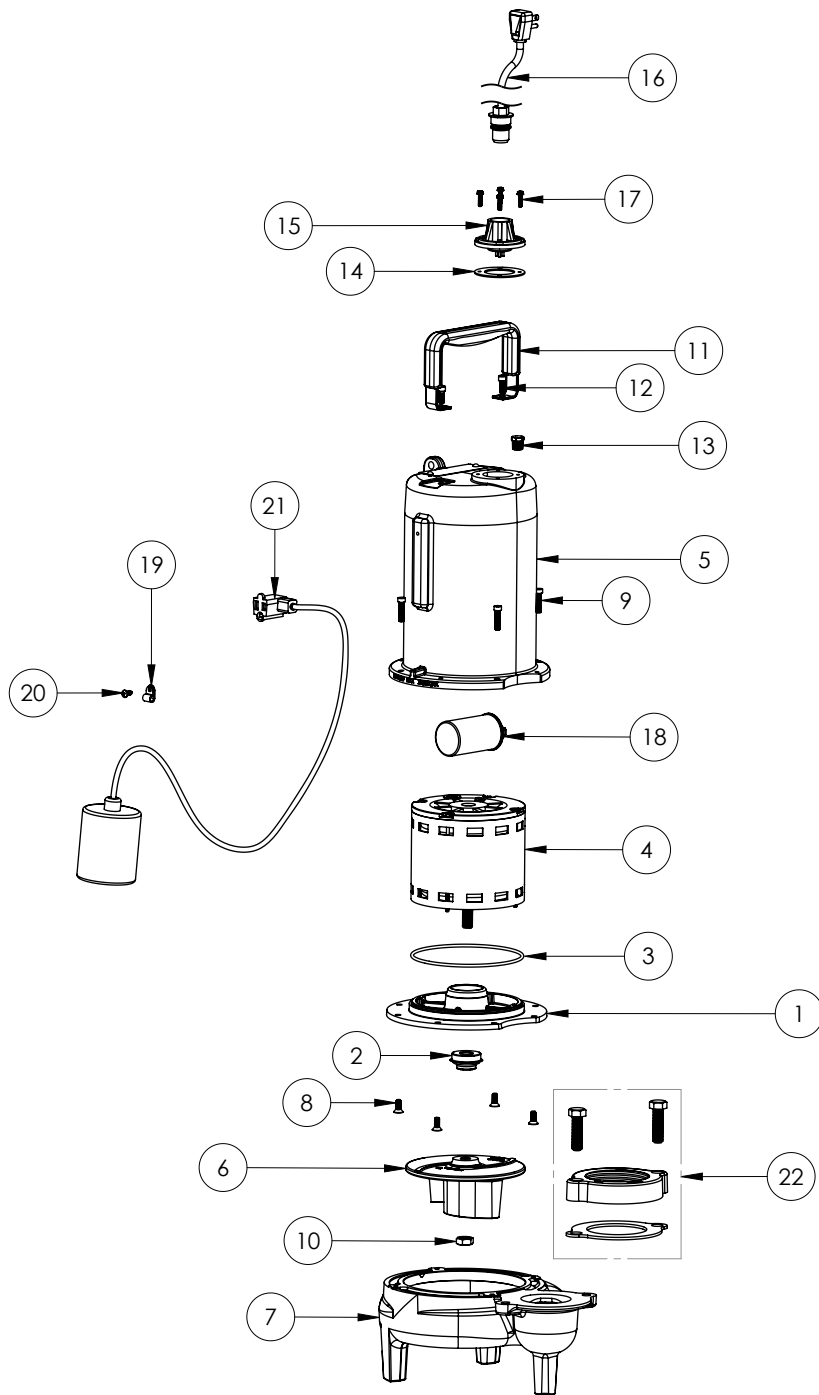

LE71A3-3 (B62)

LE71A3-3**LE71A3-3 (B62)**

#	PART #	DESCRIPTION	QTY	Note
1	53260BR	MOTOR SUPPORT PLATE	1	
2	5120000	5/8 INCH UNITIZED SHAFT SEAL	1	[1]
3	5617000	O-RING	1	
4	5329000	MOTOR	1	[1]
5	531400R	MOTOR COVER	1	
6	5130000	IMPELLER, CAST IRON	1	
7	531500R	VOLUTE HOUSING	1	
8	8018000	1/4-20 x 5/8 SLOTTED FLAT HEAD BOLT	4	
9	8091000	1/4-20 x 1 HEX SOCKET HEAD BOLT	4	
13	8046000	1/2-20 HEX STAINLESS STEEL JAM NUT	1	
14	5071000	BRASS OIL PLUG	1	
15	5060000	CORD PLATE GASKET	1	
16	K001216	5619000, CORDPLATE	1	
17	K001432	POWER CORD 58900C0, 115V, 35 FT.	1	
18	K001095	STAINLESS STEEL HANDLE	1	
19	8064000	#8-32 x 5/8 HEX WASHER HEAD SCREW	4	
20	51190F0	CAPACITOR	1	
21	5070000	FLOAT SWITCH SUPPORT	1	
22	8014000	CABLE CLAMP	1	
23	8082000	#10-24 x 3/8 EPOXY LOCK SCREW	1	
24	8002000	#10-24 STAINLESS STEEL HEX	1	
25	K001347	PUMP SWITCH, 35FT.	1	
26	K001222	3" DISCHARGE KIT	1	

PART NOTES:

[1] - Part requires factory authorized service. Contact Liberty Pumps at 1-800-543-2550

LE71A3-3 (B71)

LE71A3-3**LE71A3-3 (B71)**

#	PART #	DESCRIPTION	QTY	Note
1	53260AR	MOTOR PLATE	1	
2	5120000	5/8 INCH UNITIZED SHAFT SEAL	1	[1]
3	5617000	O-RING	1	
4	5340200	MOTOR	1	[1]
5	531400R	MOTOR COVER	1	
6	5130000	IMPELLER, CAST IRON	1	
7	531500R	VOLUTE HOUSING	1	
8	8018000	1/4-20 x 5/8 SLOTTED FLAT HEAD BOLT	4	
9	8091000	1/4-20 x 1 HEX SOCKET HEAD BOLT	4	
10	8046000	1/2-20 HEX STAINLESS STEEL JAM NUT	1	
11	3411200	HANDLE	1	
12	8103000	SCREW 1/4-20x5/8" HX SKT SS	2	
13	5071000	BRASS OIL PLUG	1	
14	5060000	CORD PLATE GASKET	1	
15	K001216	5619000, CORDPLATE	1	
16	K001432	POWER CORD 58900C0, 115V, 35 FT.	1	
17	8064000	#8-32 x 5/8 HEX WASHER HEAD SCREW	4	
18	51190F0	CAPACITOR	1	
19	8067000	CABLE CLAMP	1	
20	8082000	#10-24 x 3/8 EPOXY LOCK SCREW	1	
21	K001347	PUMP SWITCH, 35FT.	1	
22	K001222	3" DISCHARGE KIT	1	