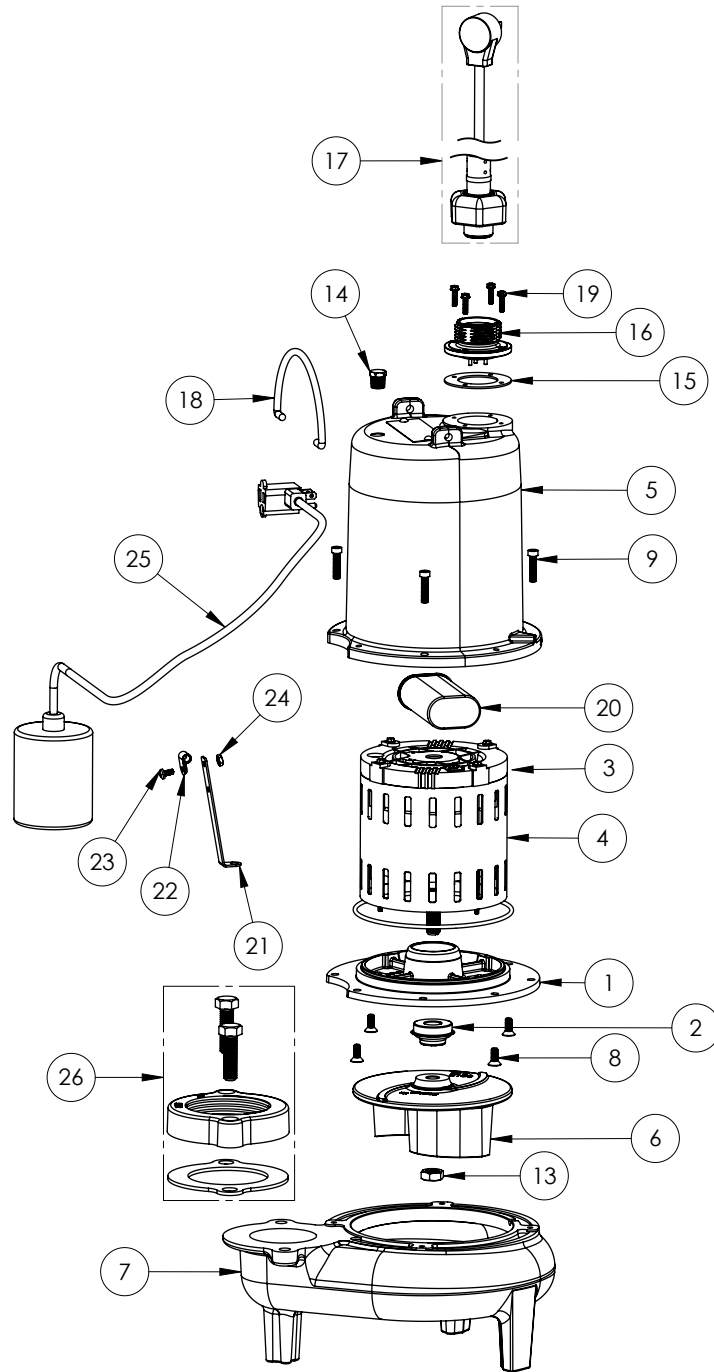

LE71A3-3 (B62)

LE71A3-3**LE71A3-3 (B62)**

#	PART #	DESCRIPTION	QTY	Note
1	53260BR	MOTOR SUPPORT PLATE	1	
2	5120000	5/8 INCH UNITIZED SHAFT SEAL	1	[1]
3	5617000	O-RING	1	
4	5329000	MOTOR	1	[1]
5	531400R	MOTOR COVER	1	
6	5130000	IMPELLER, CAST IRON	1	
7	531500R	VOLUTE HOUSING	1	
8	8018000	1/4-20 x 5/8 SLOTTED FLAT HEAD BOLT	4	
9	8091000	1/4-20 x 1 HEX SOCKET HEAD BOLT	4	
13	8046000	1/2-20 HEX STAINLESS STEEL JAM NUT	1	
14	5071000	BRASS OIL PLUG	1	
15	5060000	CORD PLATE GASKET	1	
16	K001216	5619000, CORDPLATE	1	
17	K001432	POWER CORD 58900C0, 115V, 35 FT.	1	
18	K001095	STAINLESS STEEL HANDLE	1	
19	8064000	#8-32 x 5/8 HEX WASHER HEAD SCREW	4	
20	51190F0	CAPACITOR	1	
21	5070000	FLOAT SWITCH SUPPORT	1	
22	8014000	CABLE CLAMP	1	
23	8082000	#10-24 x 3/8 EPOXY LOCK SCREW	1	
24	8002000	#10-24 STAINLESS STEEL HEX	1	
25	K001347	PUMP SWITCH, 35FT.	1	
26	K001222	3" DISCHARGE KIT	1	

PART NOTES:

[1] - Part requires factory authorized service. Contact Liberty Pumps at 1-800-543-2550

LE71A3-3 (B71)

LE71A3-3**LE71A3-3 (B71)**

#	PART #	DESCRIPTION	QTY	Note
1	53260AR	MOTOR PLATE	1	
2	5120000	5/8 INCH UNITIZED SHAFT SEAL	1	[1]
3	5617000	O-RING	1	
4	5340200	MOTOR	1	[1]
5	531400R	MOTOR COVER	1	
6	5130000	IMPELLER, CAST IRON	1	
7	531500R	VOLUTE HOUSING	1	
8	8018000	1/4-20 x 5/8 SLOTTED FLAT HEAD BOLT	4	
9	8091000	1/4-20 x 1 HEX SOCKET HEAD BOLT	4	
10	8046000	1/2-20 HEX STAINLESS STEEL JAM NUT	1	
11	3411200	HANDLE	1	
12	8103000	SCREW 1/4-20x5/8" HX SKT SS	2	
13	5071000	BRASS OIL PLUG	1	
14	5060000	CORD PLATE GASKET	1	
15	K001216	5619000, CORDPLATE	1	
16	K001432	POWER CORD 58900C0, 115V, 35 FT.	1	
17	8064000	#8-32 x 5/8 HEX WASHER HEAD SCREW	4	
18	51190F0	CAPACITOR	1	
19	8067000	CABLE CLAMP	1	
20	8082000	#10-24 x 3/8 EPOXY LOCK SCREW	1	
21	K001347	PUMP SWITCH, 35FT.	1	
22	K001222	3" DISCHARGE KIT	1	