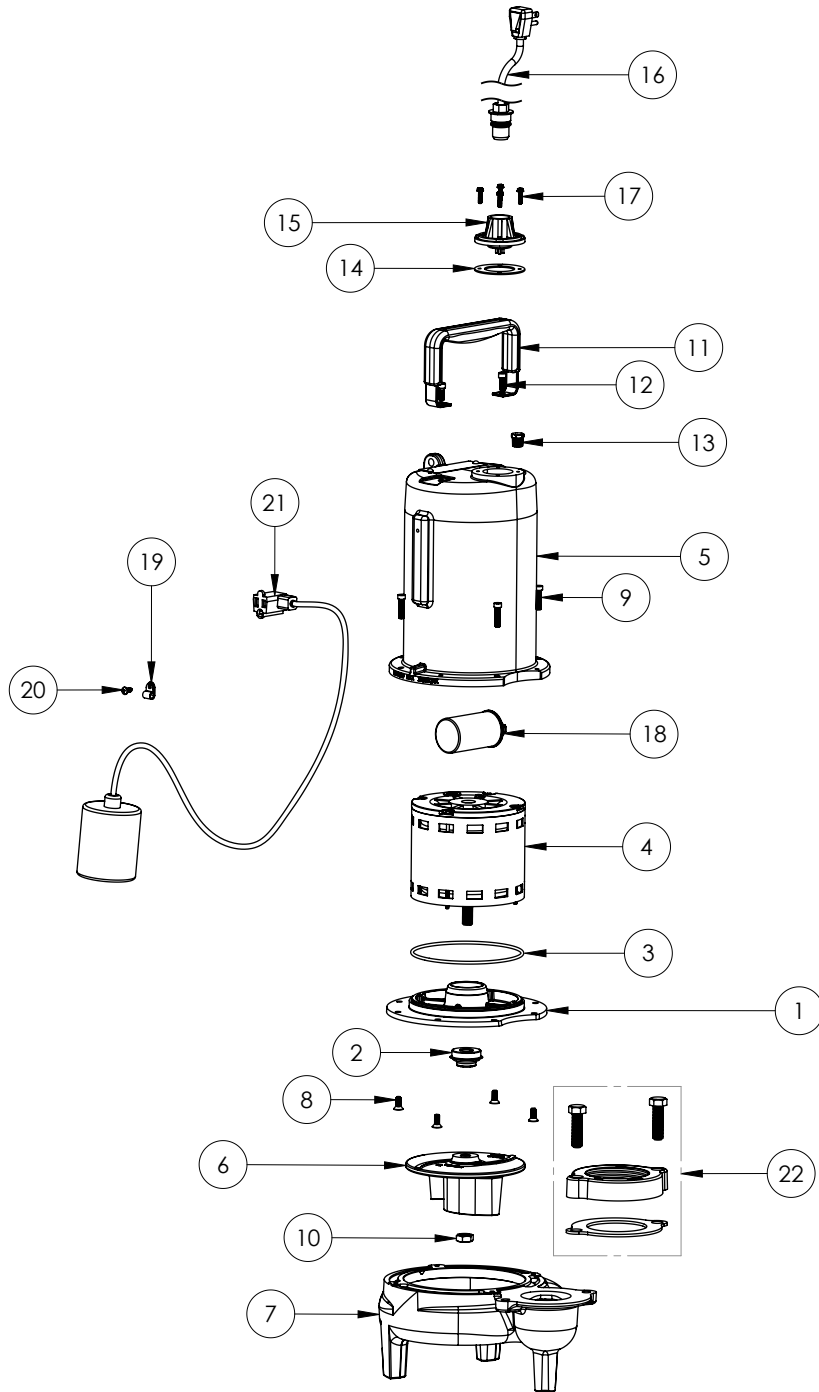

**PART NOTES:**

[1] - Part requires factory authorized service. Contact Liberty Pumps at 1-800-543-2550

LE71A3-2 (B62)

**LE71A3-2****LE71A3-2 (B62)**

#	PART #	DESCRIPTION	QTY	Note
1	53260BR	MOTOR SUPPORT PLATE	1	
2	5120000	5/8 INCH UNITIZED SHAFT SEAL	1	[1]
3	5617000	O-RING	1	
4	5329000	MOTOR	1	[1]
5	531400R	MOTOR COVER	1	
6	5130000	IMPELLER, CAST IRON	1	
7	531500R	VOLUTE HOUSING	1	
8	8018000	1/4-20 x 5/8 SLOTTED FLAT HEAD BOLT	4	
9	8091000	1/4-20 x 1 HEX SOCKET HEAD BOLT	4	
13	8046000	1/2-20 HEX STAINLESS STEEL JAM NUT	1	
14	5071000	BRASS OIL PLUG	1	
15	5060000	CORD PLATE GASKET	1	
16	5014000	CORD PLATE	1	
17	K001008	POWER CORD, 115V, 25 FOOT CORD	1	
18	K001095	STAINLESS STEEL HANDLE	1	
19	8064000	#8-32 x 5/8 HEX WASHER HEAD SCREW	4	
20	51190F0	CAPACITOR	1	
21	5070000	FLOAT SWITCH SUPPORT	1	
22	8014000	CABLE CLAMP	1	
23	8082000	#10-24 x 3/8 EPOXY LOCK SCREW	1	
24	8002000	#10-24 STAINLESS STEEL HEX	1	
25	K001144	61130B0 PUMP SWITCH, 25' 115V	1	
26	K001222	3" DISCHARGE KIT	1	

**PART NOTES:**

[1] - Part requires factory authorized service. Contact Liberty Pumps at 1-800-543-2550

LE71A3-2 (B71)

**LE71A3-2****LE71A3-2 (B71)**

#	PART #	DESCRIPTION	QTY	Note
1	53260AR	MOTOR PLATE	1	
2	5120000	5/8 INCH UNITIZED SHAFT SEAL	1	[1]
3	5617000	O-RING	1	
4	5340200	MOTOR	1	[1]
5	531400R	MOTOR COVER	1	
6	5130000	IMPELLER, CAST IRON	1	
7	531500R	VOLUTE HOUSING	1	
8	8018000	1/4-20 x 5/8 SLOTTED FLAT HEAD BOLT	4	
10	8046000	1/2-20 HEX STAINLESS STEEL JAM NUT	1	
9	8091000	1/4-20 x 1 HEX SOCKET HEAD BOLT	4	
11	3411200	HANDLE	1	
12	8103000	SCREW 1/4-20x5/8" HX SKT SS	2	
13	5071000	BRASS OIL PLUG	1	
14	5060000	CORD PLATE GASKET	1	
15	5014000	CORD PLATE	1	
16	K001008	POWER CORD, 115V, 25 FOOT CORD	1	
17	8064000	#8-32 x 5/8 HEX WASHER HEAD SCREW	4	
18	51190F0	CAPACITOR	1	
19	8014000	CABLE CLAMP	1	
20	8082000	#10-24 x 3/8 EPOXY LOCK SCREW	1	
21	K001144	61130B0 PUMP SWITCH, 25' 115V	1	
22	K001222	3" DISCHARGE KIT	1	