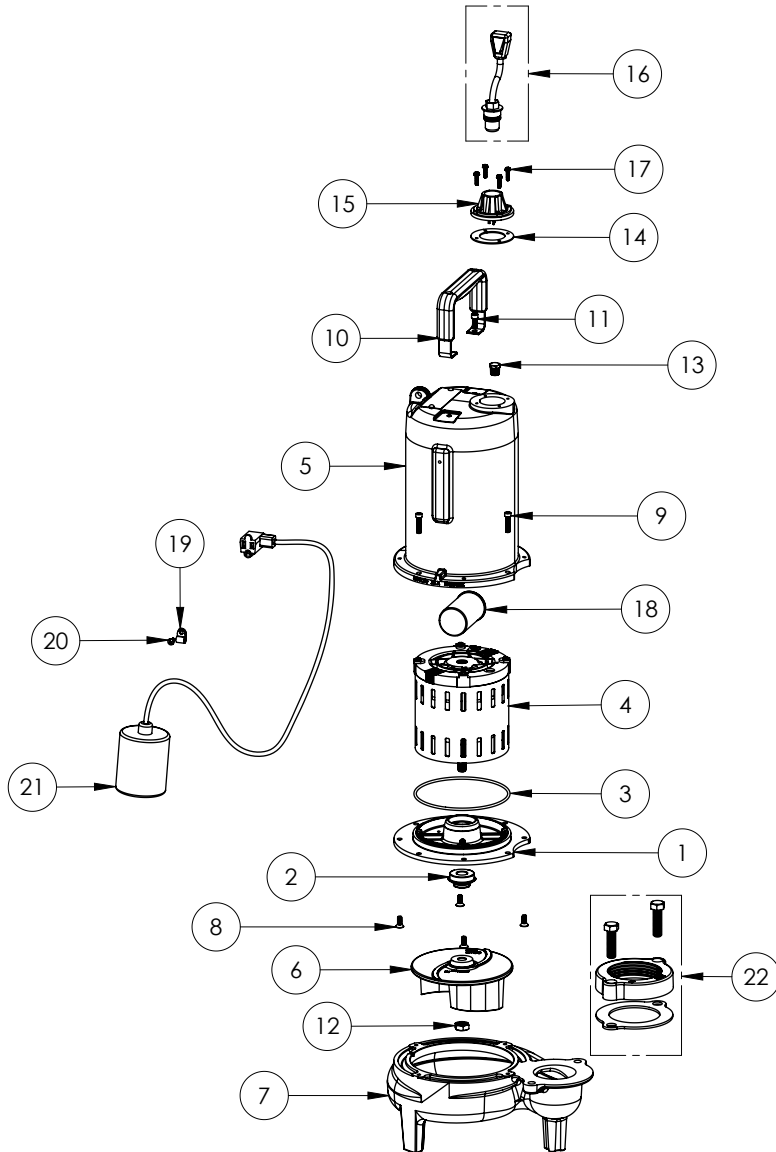

**PART NOTES:**

[1] - Part requires factory authorized service. Contact Liberty Pumps at 1-800-543-2550

LE71A3-2 (B71)

**LE71A3-2****LE71A3-2 (B71)**

#	PART #	DESCRIPTION	QTY	Note
1	53260AR	MOTOR PLATE	1	
2	5120000	5/8 INCH UNITIZED SHAFT SEAL	1	[1]
3	5617000	O-RING	1	
4	5340200	MOTOR	1	[1]
5	531400R	MOTOR COVER	1	
6	5130000	IMPELLER, CAST IRON	1	
7	531500R	VOLUTE HOUSING	1	
8	8018000	1/4-20 x 5/8 SLOTTED FLAT HEAD BOLT	4	
10	8046000	1/2-20 HEX STAINLESS STEEL JAM NUT	1	
9	8091000	1/4-20 x 1 HEX SOCKET HEAD BOLT	4	
11	3411200	HANDLE	1	
12	8103000	SCREW 1/4-20x5/8" HX SKT SS	2	
13	5071000	BRASS OIL PLUG	1	
14	5060000	CORD PLATE GASKET	1	
15	5014000	CORD PLATE	1	
16	K001008	POWER CORD, 115V, 25 FOOT CORD	1	
17	8064000	#8-32 x 5/8 HEX WASHER HEAD SCREW	4	
18	51190F0	CAPACITOR	1	
19	8014000	CABLE CLAMP	1	
20	8082000	#10-24 x 3/8 EPOXY LOCK SCREW	1	
21	K001144	61130B0 PUMP SWITCH, 25' 115V	1	
22	K001222	3" DISCHARGE KIT	1	

**PART NOTES:**

[1] - Part requires factory authorized service. Contact Liberty Pumps at 1-800-543-2550

LE71A3-2 (B72)

**LE71A3-2****LE71A3-2 (B72)**

#	PART #	DESCRIPTION	QTY	Note
1	53260BR	MOTOR SUPPORT PLATE	1	
2	5120000	5/8 INCH UNITIZED SHAFT SEAL	1	[1]
3	5617000	O-RING	1	
4	5329000	MOTOR	1	[1]
5	531400R	MOTOR COVER	1	
6	5130000	IMPELLER, CAST IRON	1	
7	531500R	VOLUTE HOUSING	1	
8	8018000	1/4-20 x 5/8 SLOTTED FLAT HEAD BOLT	4	
9	8091000	1/4-20 x 1 HEX SOCKET HEAD BOLT	4	
10	3411200	HANDLE	1	
11	8103000	SCREW 1/4-20x5/8" HX SKT SS	2	
12	8046000	1/2-20 HEX STAINLESS STEEL JAM NUT	1	
13	50710A0	PIPE PLUG, 1/4" HEX HD BRASS NPTF	1	
14	5060000	CORD PLATE GASKET	1	
15	5014000	CORD PLATE	1	
16	K001008	POWER CORD, 115V, 25 FOOT CORD	1	
17	8064000	#8-32 x 5/8 HEX WASHER HEAD SCREW	4	
18	51190F0	CAPACITOR	1	
19	8014000	CABLE CLAMP	1	
20	8082000	#10-24 x 3/8 EPOXY LOCK SCREW	1	
21	K001144	61130B0 PUMP SWITCH, 25' 115V	1	
22	K001222	3" DISCHARGE KIT	1	