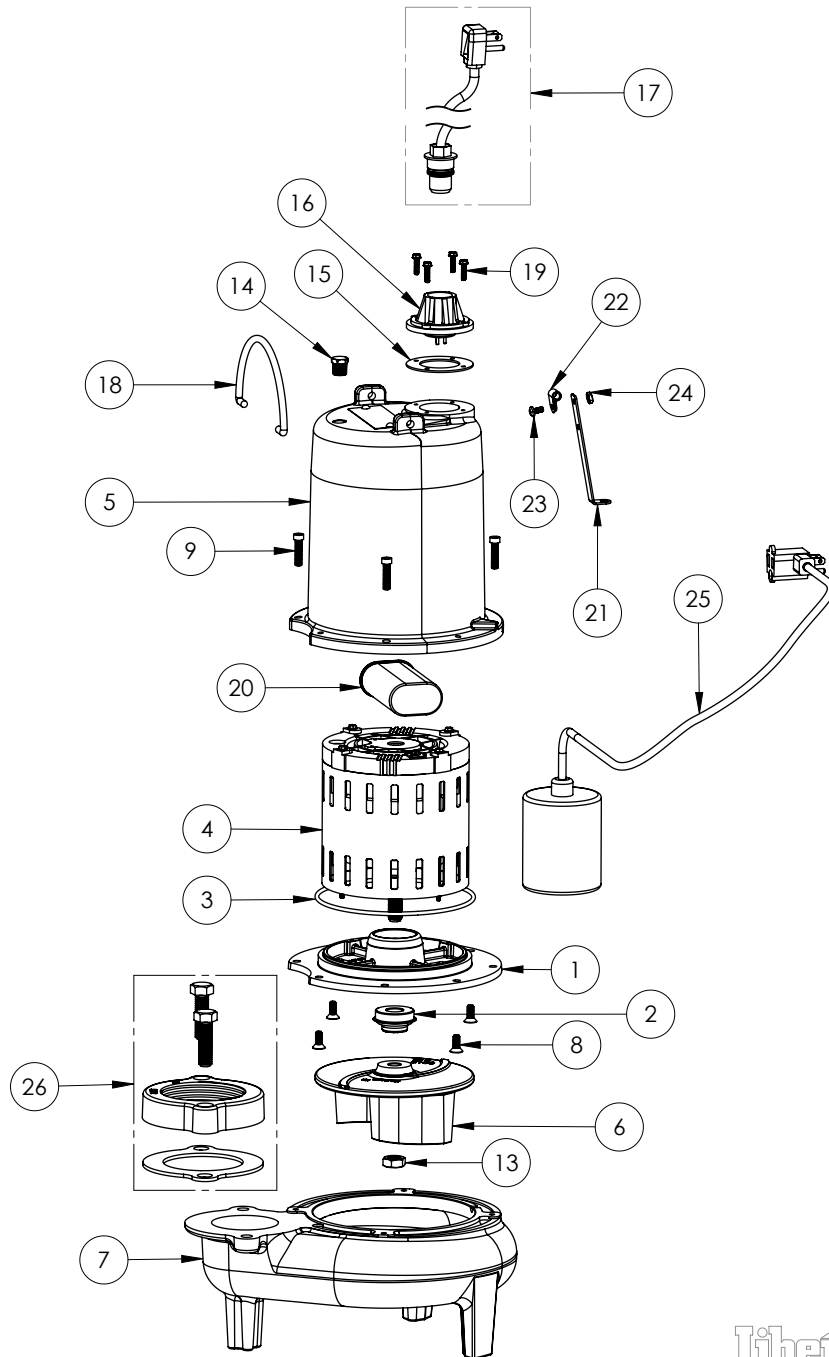

LE71A3-2 (B61)

LE71A3-2

LE71A3-2 (B61)

#	PART #	DESCRIPTION	QTY	Note
1	532600R	MOTOR SUPPORT PLATE	1	
2	5120000	5/8 INCH UNITIZED SHAFT SEAL	1	[1]
3	5617000	O-RING	1	
4	5340000	MOTOR	1	
5	531400R	MOTOR COVER	1	
6	5130000	IMPELLER, CAST IRON	1	
7	531500R	VOLUTE HOUSING	1	
8	8018000	1/4-20 x 5/8 SLOTTED FLAT HEAD BOLT	4	
9	8091000	1/4-20 x 1 HEX SOCKET HEAD BOLT	4	
13	8046000	1/2-20 HEX STAINLESS STEEL JAM NUT	1	
14	5071000	BRASS OIL PLUG	1	
15	5060000	CORD PLATE GASKET	1	
16	5014000	CORD PLATE	1	
17	K001008	POWER CORD, 115V, 25 FOOT CORD	1	
18	K001095	STAINLESS STEEL HANDLE	1	
19	8064000	#8-32 x 5/8 HEX WASHER HEAD SCREW	4	
20	51190F0	CAPACITOR	1	
21	5070000	FLOAT SWITCH SUPPORT	1	
22	8014000	CABLE CLAMP	1	
23	8082000	#10-24 x 3/8 EPOXY LOCK SCREW	1	
24	8002000	#10-24 STAINLESS STEEL HEX	1	
25	K001004	61130B0, 25' PUMP SWITCH KIT	1	
26	K001221	2" DISCHARGE KIT	1	

PART NOTES:

[1] - Part requires factory authorized service. Contact Liberty Pumps at 1-800-543-2550