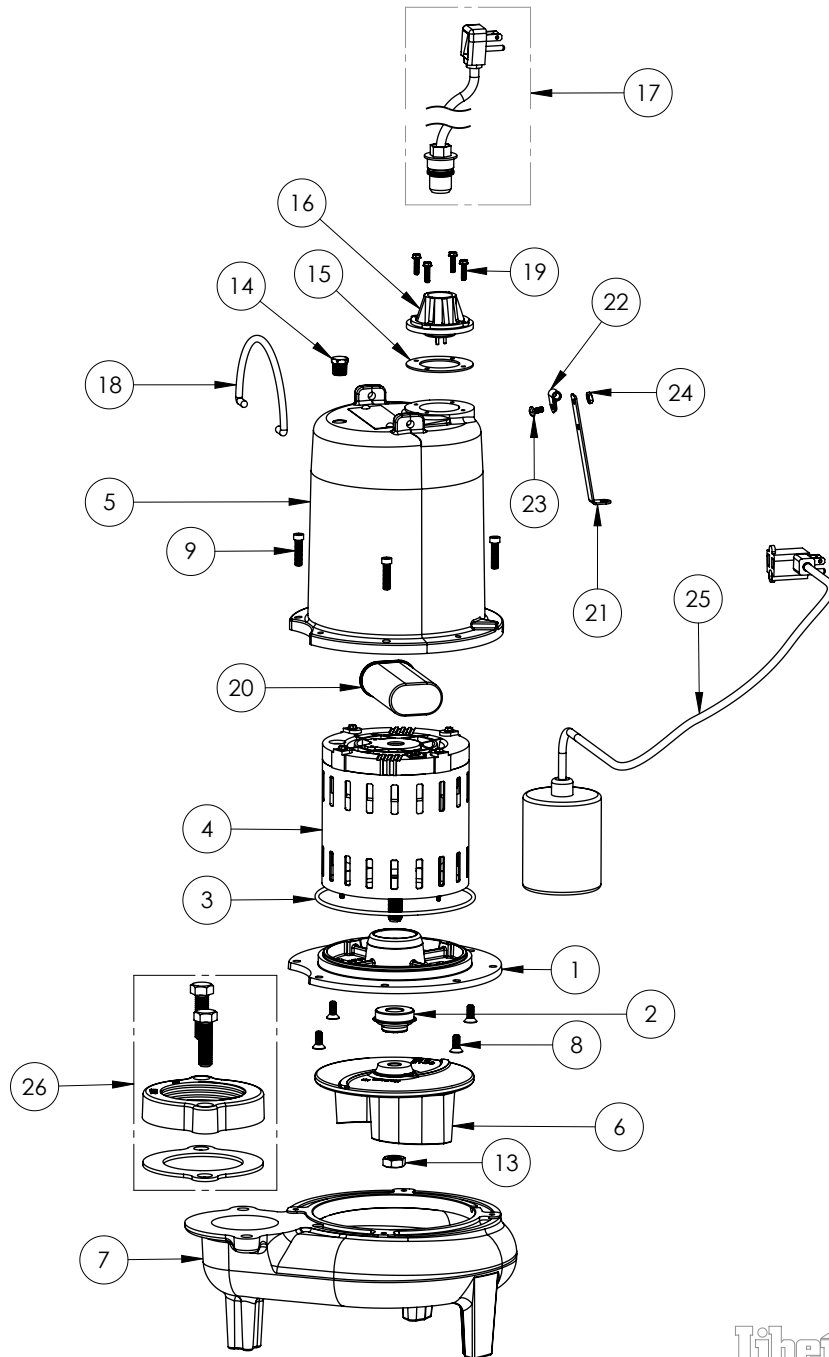

**PART NOTES:**

[1] - Part requires factory authorized service. Contact Liberty Pumps at 1-800-543-2550

LE71A3-2 (B61)

**LE71A3-2****LE71A3-2 (B61)**

#	PART #	DESCRIPTION	QTY	Note
1	532600R	MOTOR SUPPORT PLATE	1	
2	5120000	5/8 INCH UNITIZED SHAFT SEAL	1	[1]
3	5617000	O-RING	1	
4	5340000	MOTOR	1	
5	531400R	MOTOR COVER	1	
6	5130000	IMPELLER, CAST IRON	1	
7	531500R	VOLUTE HOUSING	1	
8	8018000	1/4-20 x 5/8 SLOTTED FLAT HEAD BOLT	4	
9	8091000	1/4-20 x 1 HEX SOCKET HEAD BOLT	4	
13	8046000	1/2-20 HEX STAINLESS STEEL JAM NUT	1	
14	5071000	BRASS OIL PLUG	1	
15	5060000	CORD PLATE GASKET	1	
16	5014000	CORD PLATE	1	
17	K001008	POWER CORD, 115V, 25 FOOT CORD	1	
18	K001095	STAINLESS STEEL HANDLE	1	
19	8064000	#8-32 x 5/8 HEX WASHER HEAD SCREW	4	
20	51190F0	CAPACITOR	1	
21	5070000	FLOAT SWITCH SUPPORT	1	
22	8014000	CABLE CLAMP	1	
23	8082000	#10-24 x 3/8 EPOXY LOCK SCREW	1	
24	8002000	#10-24 STAINLESS STEEL HEX	1	
25	K001004	61130B0, 25' PUMP SWITCH KIT	1	
26	K001221	2" DISCHARGE KIT	1	

**PART NOTES:**

[1] - Part requires factory authorized service. Contact Liberty Pumps at 1-800-543-2550

LE71A3-2 (B62)

**LE71A3-2****LE71A3-2 (B62)**

#	PART #	DESCRIPTION	QTY	Note
1	53260BR	MOTOR SUPPORT PLATE	1	
2	5120000	5/8 INCH UNITIZED SHAFT SEAL	1	[1]
3	5617000	O-RING	1	
4	5329000	MOTOR	1	[1]
5	531400R	MOTOR COVER	1	
6	5130000	IMPELLER, CAST IRON	1	
7	531500R	VOLUTE HOUSING	1	
8	8018000	1/4-20 x 5/8 SLOTTED FLAT HEAD BOLT	4	
9	8091000	1/4-20 x 1 HEX SOCKET HEAD BOLT	4	
13	8046000	1/2-20 HEX STAINLESS STEEL JAM NUT	1	
14	5071000	BRASS OIL PLUG	1	
15	5060000	CORD PLATE GASKET	1	
16	5014000	CORD PLATE	1	
17	K001008	POWER CORD, 115V, 25 FOOT CORD	1	
18	K001095	STAINLESS STEEL HANDLE	1	
19	8064000	#8-32 x 5/8 HEX WASHER HEAD SCREW	4	
20	51190F0	CAPACITOR	1	
21	5070000	FLOAT SWITCH SUPPORT	1	
22	8014000	CABLE CLAMP	1	
23	8082000	#10-24 x 3/8 EPOXY LOCK SCREW	1	
24	8002000	#10-24 STAINLESS STEEL HEX	1	
25	K001144	61130B0 PUMP SWITCH, 25' 115V	1	
26	K001222	3" DISCHARGE KIT	1	