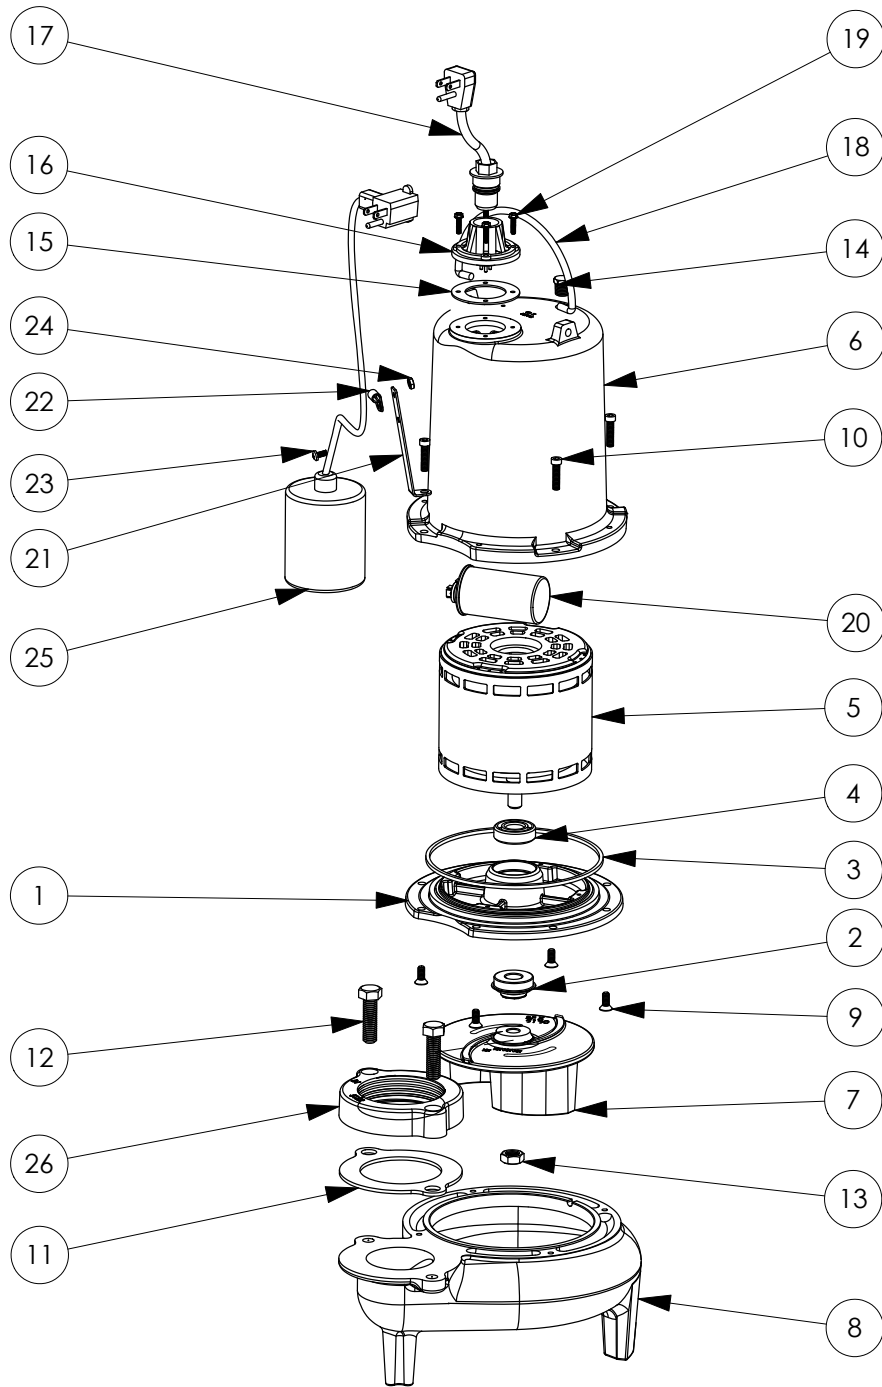

LE71A3-2 (B10)

**LE71A3-2****LE71A3-2 (B10)**

#	PART #	DESCRIPTION	QTY	Note
1	510100R	MOTOR SUPPORT PLATE	1	
2	5120000	5/8 INCH UNITIZED SHAFT SEAL	1	[1]
3	5107000	MOTOR COVER SEALRING	1	[1]
4	5124000	BEARING	1	
5	5340000	MOTOR	1	
6	527700R	MOTOR COVER	1	
7	5130000	IMPELLER, CAST IRON	1	
8	510200R	VOLUTE HOUSING	1	
9	8018000	1/4-20 x 5/8 SLOTTED FLAT HEAD BOLT	4	
10	8091000	1/4-20 x 1 HEX SOCKET HEAD BOLT	4	
11	5129000	FLANGE GASKET, FITS 2" OR 3"	1	
12	8037000	1/2-13 x 1-3/4 STAINLESS STEEL BOLT	2	
13	8046000	1/2-20 HEX STAINLESS STEEL JAM NUT	1	
14	5071000	BRASS OIL PLUG	1	
15	5060000	CORD PLATE GASKET	1	
16	5014000	CORD PLATE	1	
17	K001008	POWER CORD, 115V, 25 FOOT CORD	1	
18	K001095	STAINLESS STEEL HANDLE	1	
19	8064000	#8-32 x 5/8 HEX WASHER HEAD SCREW	4	
20	51190D0	CAPACITOR	1	
21	5070000	FLOAT SWITCH SUPPORT	1	
22	8014000	CABLE CLAMP	1	
23	8082000	#10-24 x 3/8 EPOXY LOCK SCREW	1	
24	8002000	#10-24 STAINLESS STEEL HEX	1	
25	K001004	61130B0, 25' PUMP SWITCH KIT	1	
26	K001222	3" DISCHARGE KIT	1	