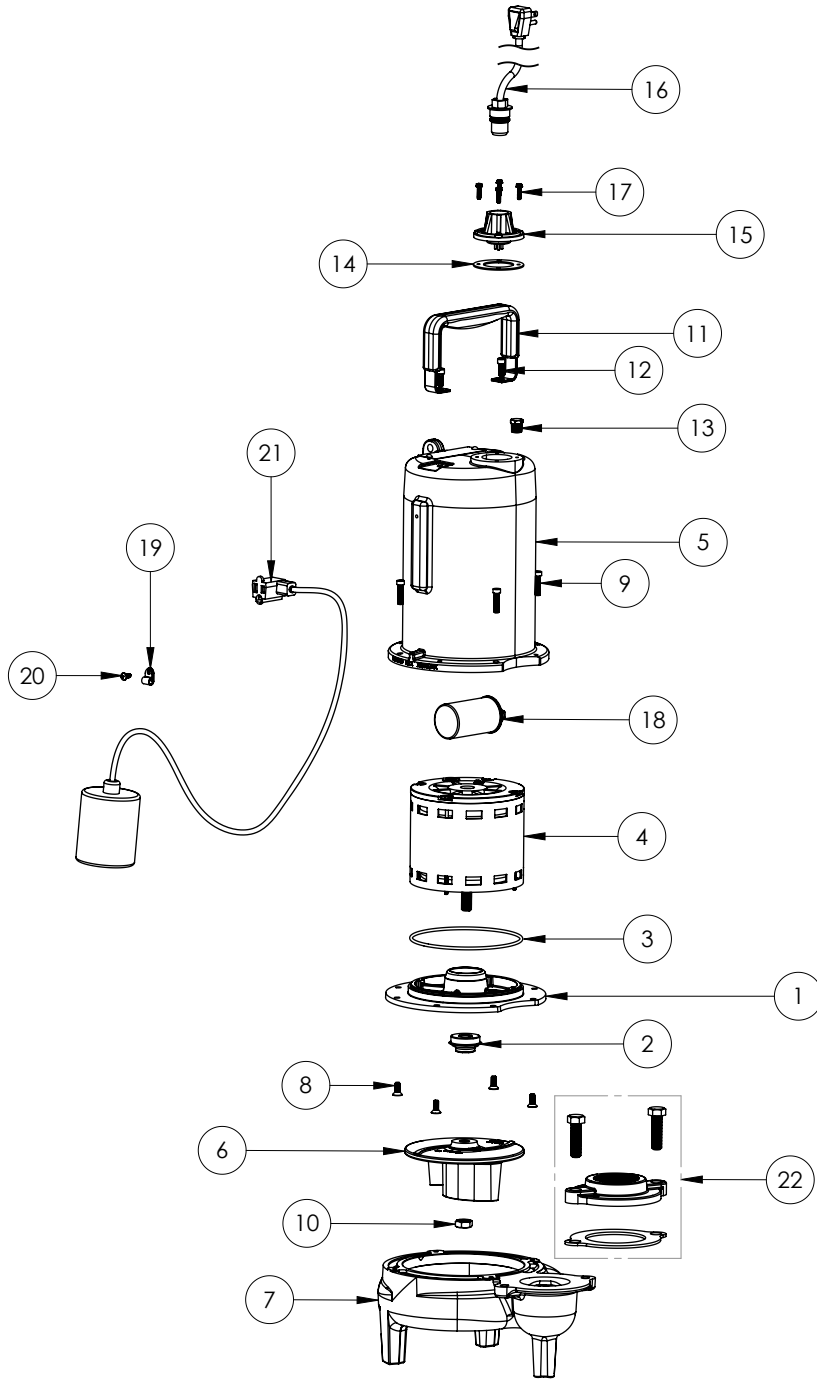

PART NOTES:

[1] - Part requires factory authorized service. Contact Liberty Pumps at 1-800-543-2550

LE71A2-2 (B62)

LE71A2-2**LE71A2-2 (B62)**

#	PART #	DESCRIPTION	QTY	Note
1	53260BR	MOTOR SUPPORT PLATE	1	
2	5120000	5/8 INCH UNITIZED SHAFT SEAL	1	[1]
3	5617000	O-RING	1	
4	5329000	MOTOR	1	[1]
5	531400R	MOTOR COVER	1	
6	5130000	IMPELLER, CAST IRON	1	
7	531500R	VOLUTE HOUSING	1	
8	8018000	1/4-20 x 5/8 SLOTTED FLAT HEAD BOLT	4	
9	8091000	1/4-20 x 1 HEX SOCKET HEAD BOLT	4	
13	8046000	1/2-20 HEX STAINLESS STEEL JAM NUT	1	
14	5071000	BRASS OIL PLUG	1	
15	5060000	CORD PLATE GASKET	1	
16	5014000	CORD PLATE	1	
17	K001008	POWER CORD, 115V, 25 FOOT CORD	1	
18	K001095	STAINLESS STEEL HANDLE	1	
19	8064000	#8-32 x 5/8 HEX WASHER HEAD SCREW	4	
20	51190F0	CAPACITOR	1	
21	5070000	FLOAT SWITCH SUPPORT	1	
22	8014000	CABLE CLAMP	1	
23	8082000	#10-24 x 3/8 EPOXY LOCK SCREW	1	
24	8002000	#10-24 STAINLESS STEEL HEX	1	
25	K001144	61130B0 PUMP SWITCH, 25' 115V	1	
26	K001221	2" DISCHARGE KIT	1	

PART NOTES:

[1] - Part requires factory authorized service. Contact Liberty Pumps at 1-800-543-2550

LE71A2-2 (B71)

LE71A2-2**LE71A2-2 (B71)**

#	PART #	DESCRIPTION	QTY	Note
1	53260AR	MOTOR PLATE	1	
2	5120000	5/8 INCH UNITIZED SHAFT SEAL	1	[1]
4	5340200	MOTOR	1	[1]
5	531400R	MOTOR COVER	1	
6	5130000	IMPELLER, CAST IRON	1	
7	531500R	VOLUTE HOUSING	1	
8	8018000	1/4-20 x 5/8 SLOTTED FLAT HEAD BOLT	4	
9	8091000	1/4-20 x 1 HEX SOCKET HEAD BOLT	4	
10	8046000	1/2-20 HEX STAINLESS STEEL JAM NUT	1	
11	3411200	HANDLE	1	
12	8103000	SCREW 1/4-20x5/8" HX SKT SS	2	
13	5071000	BRASS OIL PLUG	1	
14	5060000	CORD PLATE GASKET	1	
15	5014000	CORD PLATE	1	
16	K001008	POWER CORD, 115V, 25 FOOT CORD	1	
17	8064000	#8-32 x 5/8 HEX WASHER HEAD SCREW	4	
18	51190F0	CAPACITOR	1	
19	8014000	CABLE CLAMP	1	
20	8082000	#10-24 x 3/8 EPOXY LOCK SCREW	1	
21	K001144	61130B0 PUMP SWITCH, 25' 115V	1	
22	K001221	2" DISCHARGE KIT	1	