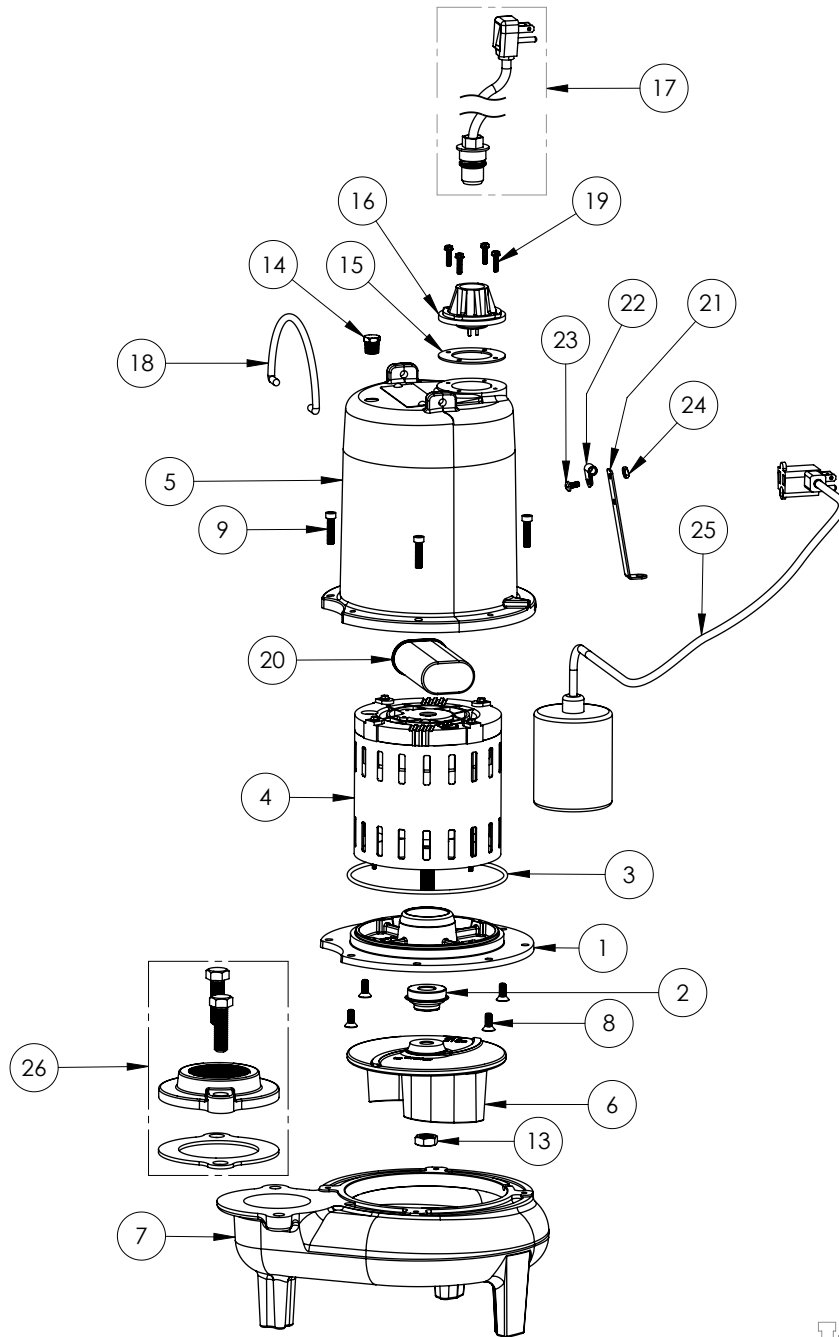

LE71A2-2 (B10)

LE71A2-2**LE71A2-2 (B10)**

#	PART #	DESCRIPTION	QTY	Note
1	510100R	MOTOR SUPPORT PLATE	1	
2	5120000	5/8 INCH UNITIZED SHAFT SEAL	1	[1]
3	5107000	MOTOR COVER SEALRING	1	[1]
4	5124000	BEARING	1	
5	5340000	MOTOR	1	
6	527700R	MOTOR COVER	1	
7	5130000	IMPELLER, CAST IRON	1	
8	510200R	VOLUTE HOUSING	1	
9	8018000	1/4-20 x 5/8 SLOTTED FLAT HEAD BOLT	4	
10	8091000	1/4-20 x 1 HEX SOCKET HEAD BOLT	4	
11	5129000	FLANGE GASKET, FITS 2" OR 3"	1	
12	K001221	2" DISCHARGE KIT	1	
13	8037000	1/2-13 x 1-3/4 STAINLESS STEEL BOLT	2	
14	8046000	1/2-20 HEX STAINLESS STEEL JAM NUT	1	
15	5071000	BRASS OIL PLUG	1	
16	5060000	CORD PLATE GASKET	1	
17	5014000	CORD PLATE	1	
18	K001008	POWER CORD, 115V, 25 FOOT CORD	1	
19	K001095	STAINLESS STEEL HANDLE	1	
20	8064000	#8-32 x 5/8 HEX WASHER HEAD SCREW	4	
21	51190F0	CAPACITOR	1	
22	5070000	FLOAT SWITCH SUPPORT	1	
23	8014000	CABLE CLAMP	1	
24	8082000	#10-24 x 3/8 EPOXY LOCK SCREW	1	
25	8002000	#10-24 STAINLESS STEEL HEX	1	
26	K001004	61130B0, 25' PUMP SWITCH KIT	1	

PART NOTES:

[1] - Part requires factory authorized service. Contact Liberty Pumps at 1-800-543-2550

LE71A2-2 (B61)

LE71A2-2**LE71A2-2 (B61)**

#	PART #	DESCRIPTION	QTY	Note
1	532600R	MOTOR SUPPORT PLATE	1	
2	5120000	5/8 INCH UNITIZED SHAFT SEAL	1	[1]
3	5617000	O-RING	1	
4	5340000	MOTOR	1	
5	531400R	MOTOR COVER	1	
6	5130000	IMPELLER, CAST IRON	1	
7	531500R	VOLUTE HOUSING	1	
8	8018000	1/4-20 x 5/8 SLOTTED FLAT HEAD BOLT	4	
9	8091000	1/4-20 x 1 HEX SOCKET HEAD BOLT	4	
13	8046000	1/2-20 HEX STAINLESS STEEL JAM NUT	1	
14	5071000	BRASS OIL PLUG	1	
15	5060000	CORD PLATE GASKET	1	
16	5014000	CORD PLATE	1	
17	K001008	POWER CORD, 115V, 25 FOOT CORD	1	
18	K001095	STAINLESS STEEL HANDLE	1	
19	8064000	#8-32 x 5/8 HEX WASHER HEAD SCREW	4	
20	51190F0	CAPACITOR	1	
21	5070000	FLOAT SWITCH SUPPORT	1	
22	8014000	CABLE CLAMP	1	
23	8082000	#10-24 x 3/8 EPOXY LOCK SCREW	1	
24	8002000	#10-24 STAINLESS STEEL HEX	1	
25	K001004	61130B0, 25' PUMP SWITCH KIT	1	
26	K001221	2" DISCHARGE KIT	1	