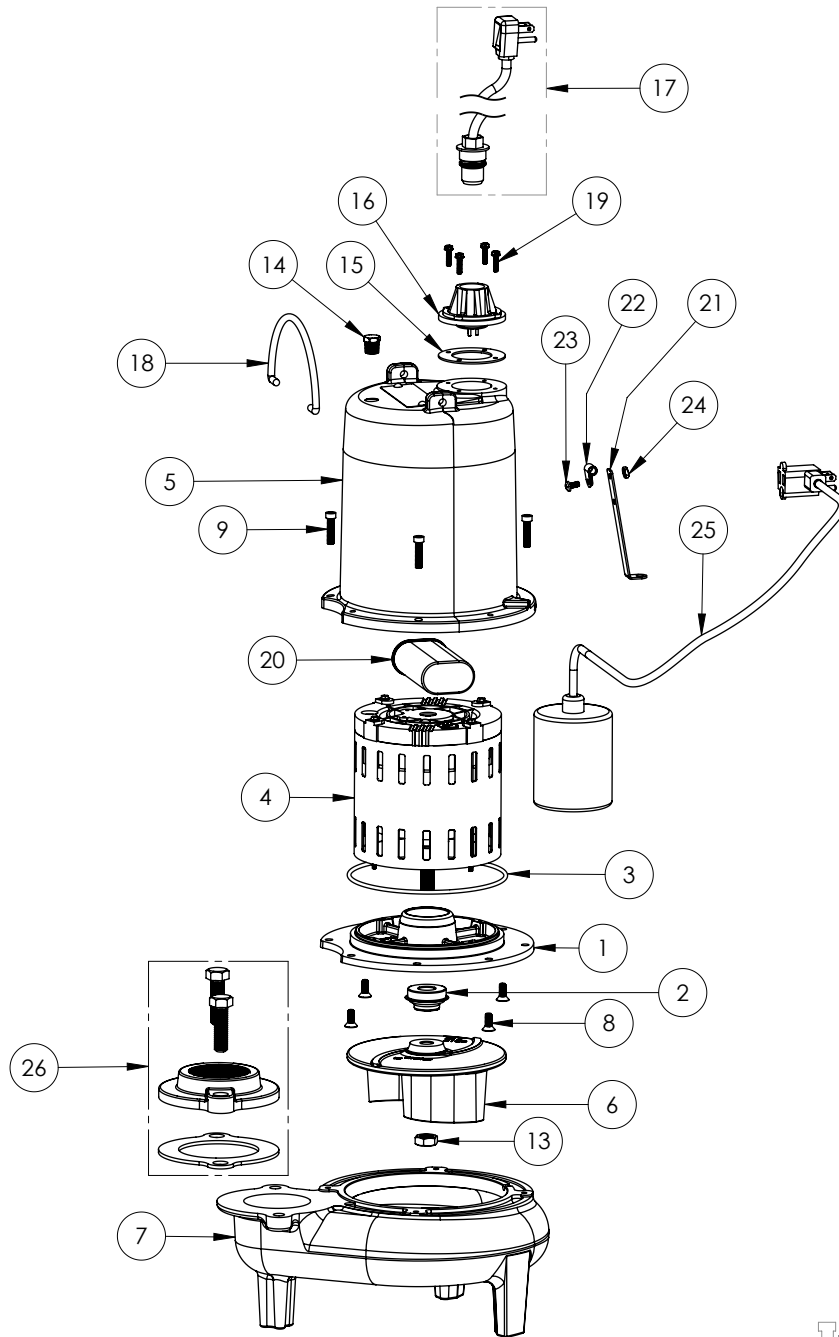

PART NOTES:

[1] - Part requires factory authorized service. Contact Liberty Pumps at 1-800-543-2550

LE71A2-2 (B61)

LE71A2-2**LE71A2-2 (B61)**

#	PART #	DESCRIPTION	QTY	Note
1	532600R	MOTOR SUPPORT PLATE	1	
2	5120000	5/8 INCH UNITIZED SHAFT SEAL	1	[1]
3	5617000	O-RING	1	
4	5340000	MOTOR	1	
5	531400R	MOTOR COVER	1	
6	5130000	IMPELLER, CAST IRON	1	
7	531500R	VOLUTE HOUSING	1	
8	8018000	1/4-20 x 5/8 SLOTTED FLAT HEAD BOLT	4	
9	8091000	1/4-20 x 1 HEX SOCKET HEAD BOLT	4	
13	8046000	1/2-20 HEX STAINLESS STEEL JAM NUT	1	
14	5071000	BRASS OIL PLUG	1	
15	5060000	CORD PLATE GASKET	1	
16	5014000	CORD PLATE	1	
17	K001008	POWER CORD, 115V, 25 FOOT CORD	1	
18	K001095	STAINLESS STEEL HANDLE	1	
19	8064000	#8-32 x 5/8 HEX WASHER HEAD SCREW	4	
20	51190F0	CAPACITOR	1	
21	5070000	FLOAT SWITCH SUPPORT	1	
22	8014000	CABLE CLAMP	1	
23	8082000	#10-24 x 3/8 EPOXY LOCK SCREW	1	
24	8002000	#10-24 STAINLESS STEEL HEX	1	
25	K001004	61130B0, 25' PUMP SWITCH KIT	1	
26	K001221	2" DISCHARGE KIT	1	

PART NOTES:

[1] - Part requires factory authorized service. Contact Liberty Pumps at 1-800-543-2550

LE71A2-2 (B62)

LE71A2-2**LE71A2-2 (B62)**

#	PART #	DESCRIPTION	QTY	Note
1	53260BR	MOTOR SUPPORT PLATE	1	
2	5120000	5/8 INCH UNITIZED SHAFT SEAL	1	[1]
3	5617000	O-RING	1	
4	5329000	MOTOR	1	[1]
5	531400R	MOTOR COVER	1	
6	5130000	IMPELLER, CAST IRON	1	
7	531500R	VOLUTE HOUSING	1	
8	8018000	1/4-20 x 5/8 SLOTTED FLAT HEAD BOLT	4	
9	8091000	1/4-20 x 1 HEX SOCKET HEAD BOLT	4	
13	8046000	1/2-20 HEX STAINLESS STEEL JAM NUT	1	
14	5071000	BRASS OIL PLUG	1	
15	5060000	CORD PLATE GASKET	1	
16	5014000	CORD PLATE	1	
17	K001008	POWER CORD, 115V, 25 FOOT CORD	1	
18	K001095	STAINLESS STEEL HANDLE	1	
19	8064000	#8-32 x 5/8 HEX WASHER HEAD SCREW	4	
20	51190F0	CAPACITOR	1	
21	5070000	FLOAT SWITCH SUPPORT	1	
22	8014000	CABLE CLAMP	1	
23	8082000	#10-24 x 3/8 EPOXY LOCK SCREW	1	
24	8002000	#10-24 STAINLESS STEEL HEX	1	
25	K001144	61130B0 PUMP SWITCH, 25' 115V	1	
26	K001221	2" DISCHARGE KIT	1	