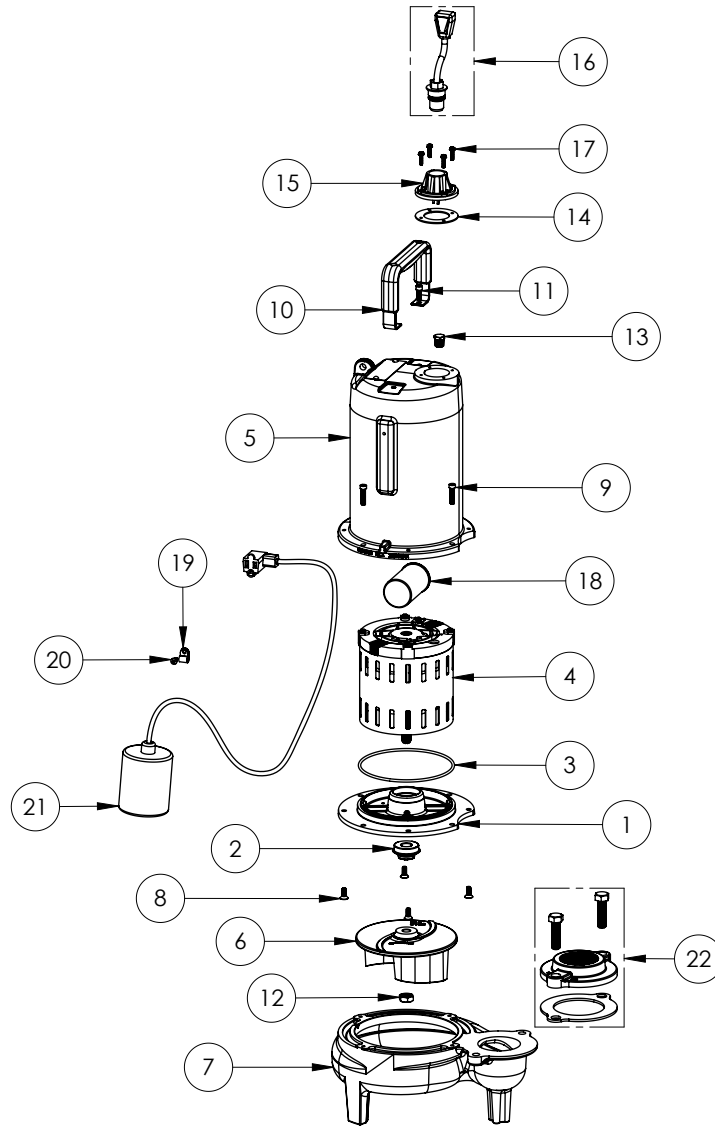

PART NOTES:

[1] - Part requires factory authorized service. Contact Liberty Pumps at 1-800-543-2550

LE71A2-2 (B71)

LE71A2-2**LE71A2-2 (B71)**

#	PART #	DESCRIPTION	QTY	Note
1	53260AR	MOTOR PLATE	1	
2	5120000	5/8 INCH UNITIZED SHAFT SEAL	1	[1]
4	5340200	MOTOR	1	[1]
5	531400R	MOTOR COVER	1	
6	5130000	IMPELLER, CAST IRON	1	
7	531500R	VOLUTE HOUSING	1	
8	8018000	1/4-20 x 5/8 SLOTTED FLAT HEAD BOLT	4	
9	8091000	1/4-20 x 1 HEX SOCKET HEAD BOLT	4	
10	8046000	1/2-20 HEX STAINLESS STEEL JAM NUT	1	
11	3411200	HANDLE	1	
12	8103000	SCREW 1/4-20x5/8" HX SKT SS	2	
13	5071000	BRASS OIL PLUG	1	
14	5060000	CORD PLATE GASKET	1	
15	5014000	CORD PLATE	1	
16	K001008	POWER CORD, 115V, 25 FOOT CORD	1	
17	8064000	#8-32 x 5/8 HEX WASHER HEAD SCREW	4	
18	51190F0	CAPACITOR	1	
19	8014000	CABLE CLAMP	1	
20	8082000	#10-24 x 3/8 EPOXY LOCK SCREW	1	
21	K001144	61130B0 PUMP SWITCH, 25' 115V	1	
22	K001221	2" DISCHARGE KIT	1	

PART NOTES:

[1] - Part requires factory authorized service. Contact Liberty Pumps at 1-800-543-2550

LE71A2-2 (B72)

LE71A2-2**LE71A2-2 (B72)**

#	PART #	DESCRIPTION	QTY	Note
1	53260BR	MOTOR SUPPORT PLATE	1	
2	5120000	5/8 INCH UNITIZED SHAFT SEAL	1	[1]
3	5617000	O-RING	1	
4	5329000	MOTOR	1	[1]
5	531400R	MOTOR COVER	1	
6	5130000	IMPELLER, CAST IRON	1	
7	531500R	VOLUTE HOUSING	1	
8	8018000	1/4-20 x 5/8 SLOTTED FLAT HEAD BOLT	4	
9	8091000	1/4-20 x 1 HEX SOCKET HEAD BOLT	4	
10	3411200	HANDLE	1	
11	8103000	SCREW 1/4-20x5/8" HX SKT SS	2	
12	8046000	1/2-20 HEX STAINLESS STEEL JAM NUT	1	
13	50710A0	PIPE PLUG, 1/4" HEX HD BRASS NPTF	1	
14	5060000	CORD PLATE GASKET	1	
15	5014000	CORD PLATE	1	
16	K001008	POWER CORD, 115V, 25 FOOT CORD	1	
17	8064000	#8-32 x 5/8 HEX WASHER HEAD SCREW	4	
18	51190F0	CAPACITOR	1	
19	8014000	CABLE CLAMP	1	
20	8082000	#10-24 x 3/8 EPOXY LOCK SCREW	1	
21	K001144	61130B0 PUMP SWITCH, 25' 115V	1	
22	K001221	2" DISCHARGE KIT	1	