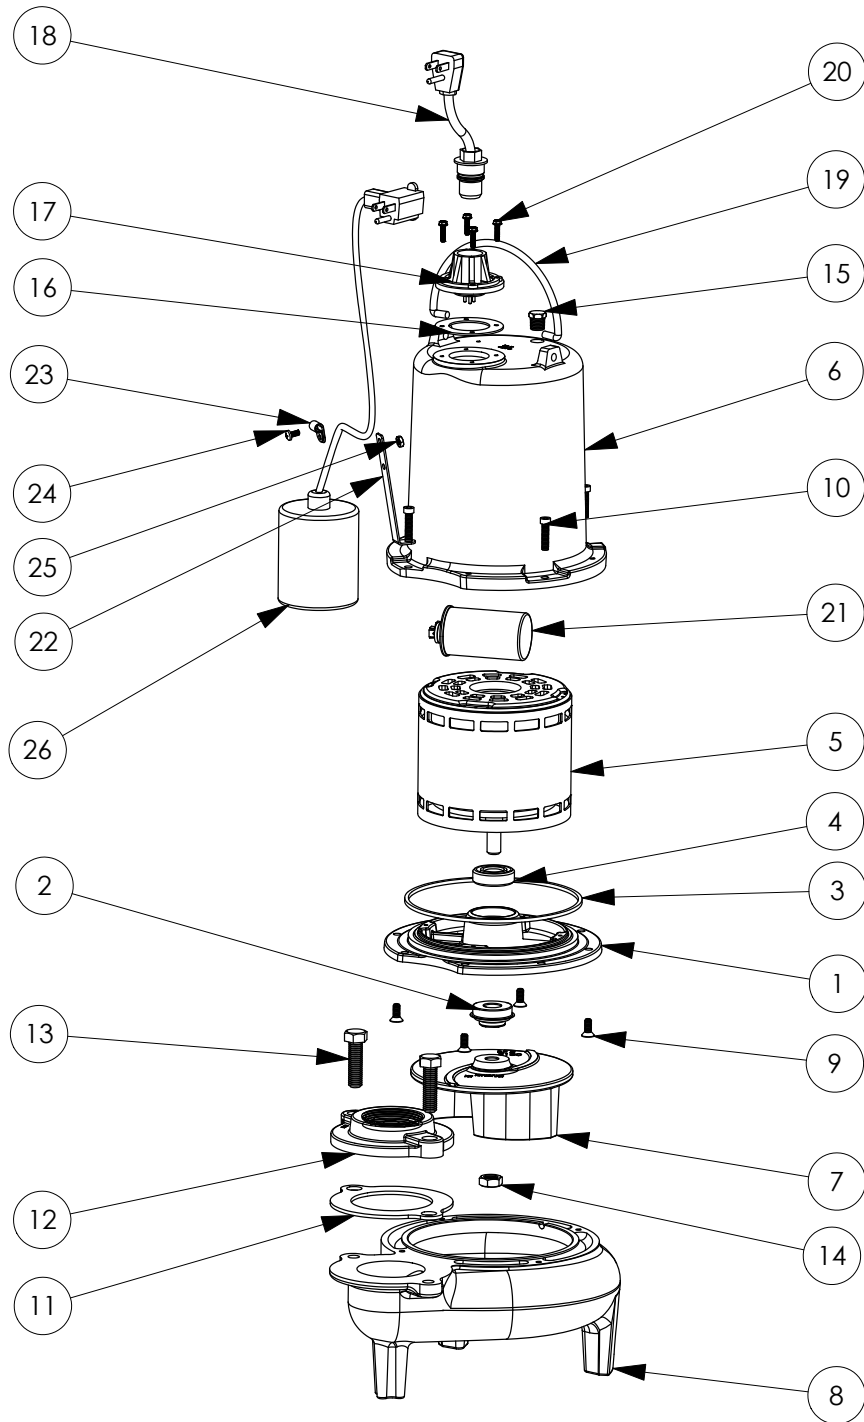

LE71A2-2 (B10)

LE71A2-2**LE71A2-2 (B10)**

#	PART #	DESCRIPTION	QTY	Note
1	510100R	MOTOR SUPPORT PLATE	1	
2	5120000	5/8 INCH UNITIZED SHAFT SEAL	1	[1]
3	5107000	MOTOR COVER SEALRING	1	[1]
4	5124000	BEARING	1	
5	5340000	MOTOR	1	
6	527700R	MOTOR COVER	1	
7	5130000	IMPELLER, CAST IRON	1	
8	510200R	VOLUTE HOUSING	1	
9	8018000	1/4-20 x 5/8 SLOTTED FLAT HEAD BOLT	4	
10	8091000	1/4-20 x 1 HEX SOCKET HEAD BOLT	4	
11	5129000	FLANGE GASKET, FITS 2" OR 3"	1	
12	K001221	2" DISCHARGE KIT	1	
13	8037000	1/2-13 x 1-3/4 STAINLESS STEEL BOLT	2	
14	8046000	1/2-20 HEX STAINLESS STEEL JAM NUT	1	
15	5071000	BRASS OIL PLUG	1	
16	5060000	CORD PLATE GASKET	1	
17	5014000	CORD PLATE	1	
18	K001008	POWER CORD, 115V, 25 FOOT CORD	1	
19	K001095	STAINLESS STEEL HANDLE	1	
20	8064000	#8-32 x 5/8 HEX WASHER HEAD SCREW	4	
21	51190F0	CAPACITOR	1	
22	5070000	FLOAT SWITCH SUPPORT	1	
23	8014000	CABLE CLAMP	1	
24	8082000	#10-24 x 3/8 EPOXY LOCK SCREW	1	
25	8002000	#10-24 STAINLESS STEEL HEX	1	
26	K001004	61130B0, 25' PUMP SWITCH KIT	1	

PART NOTES:

[1] - Part requires factory authorized service. Contact Liberty Pumps at 1-800-543-2550

LE71A2-2 (B61)

LE71A2-2**LE71A2-2 (B61)**

#	PART #	DESCRIPTION	QTY	Note
1	532600R	MOTOR SUPPORT PLATE	1	
2	5120000	5/8 INCH UNITIZED SHAFT SEAL	1	[1]
3	5617000	O-RING	1	
4	5340000	MOTOR	1	
5	531400R	MOTOR COVER	1	
6	5130000	IMPELLER, CAST IRON	1	
7	531500R	VOLUTE HOUSING	1	
8	8018000	1/4-20 x 5/8 SLOTTED FLAT HEAD BOLT	4	
9	8091000	1/4-20 x 1 HEX SOCKET HEAD BOLT	4	
13	8046000	1/2-20 HEX STAINLESS STEEL JAM NUT	1	
14	5071000	BRASS OIL PLUG	1	
15	5060000	CORD PLATE GASKET	1	
16	5014000	CORD PLATE	1	
17	K001008	POWER CORD, 115V, 25 FOOT CORD	1	
18	K001095	STAINLESS STEEL HANDLE	1	
19	8064000	#8-32 x 5/8 HEX WASHER HEAD SCREW	4	
20	51190F0	CAPACITOR	1	
21	5070000	FLOAT SWITCH SUPPORT	1	
22	8014000	CABLE CLAMP	1	
23	8082000	#10-24 x 3/8 EPOXY LOCK SCREW	1	
24	8002000	#10-24 STAINLESS STEEL HEX	1	
25	K001004	61130B0, 25' PUMP SWITCH KIT	1	
26	K001221	2" DISCHARGE KIT	1	