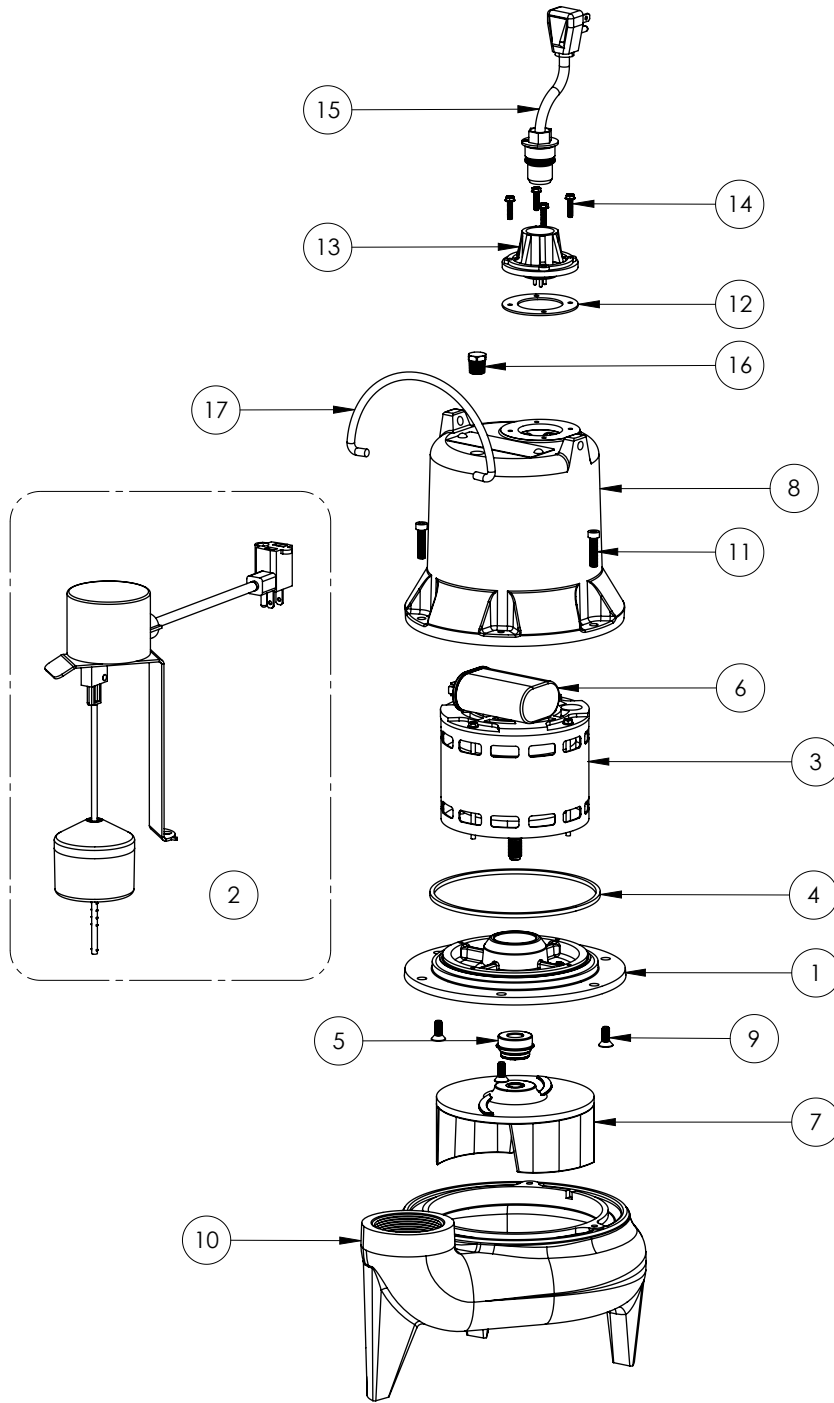

LE51AV

LE51AV (B41)

LE51AV**LE51AV (B41)**

#	PART #	DESCRIPTION	QTY	Note
1	509200R	MOTOR SUPPORT PLATE	1	
2	K001542	KIT, VMII, SJE 10' CORD, LE	1	
3	51972A0	MOTOR 1/2HP WITH BALL BEARINGMOTOR .5HP WITH BALL BEARING	1	[1]
4	5066000	SEALRING, MOTOR COVER, #254S	1	[1]
5	50980A0	1/2 INCH UNITIZED SEAL	1	[1]
6	51930E0	CAPACITOR	1	
7	K001039	IMPELLER	1	
8	527800R	MOTOR CAPMOTOR CAP, BROWN	1	
9	8018000	1/4-20 x 5/8 SLOTTED FLAT HEAD BOLT1/4-20X5/8 SLOTTED FLAT HEAD	3	
10	545100R	HOUSING, VOLUTEHOUSING, VOLUTE, BROWN	1	
11	8091000	1/4-20 x 1 HEX SOCKET HEAD BOLTBOLT 1/4-20x1 HEX SOCKET HD	3	
12	5060000	CORD PLATE GASKET	1	
13	5014000	CORD PLATE	1	
14	8064000	#8-32 x 5/8 HEX WASHER HEAD SCREW#8-32 x 5/8 HEX WASHER HEAD	4	
15	K001010	POWER CORD, 115V, 10 FOOT CORDPOWER CORD, 115V 10ft CORD	1	
16	5071000	BRASS OIL PLUG	1	
17	K001095	STAINLESS STEEL HANDLE	1	

PART NOTES:

[1] - Part requires factory authorized service. Contact Liberty Pumps at 1-800-543-2550