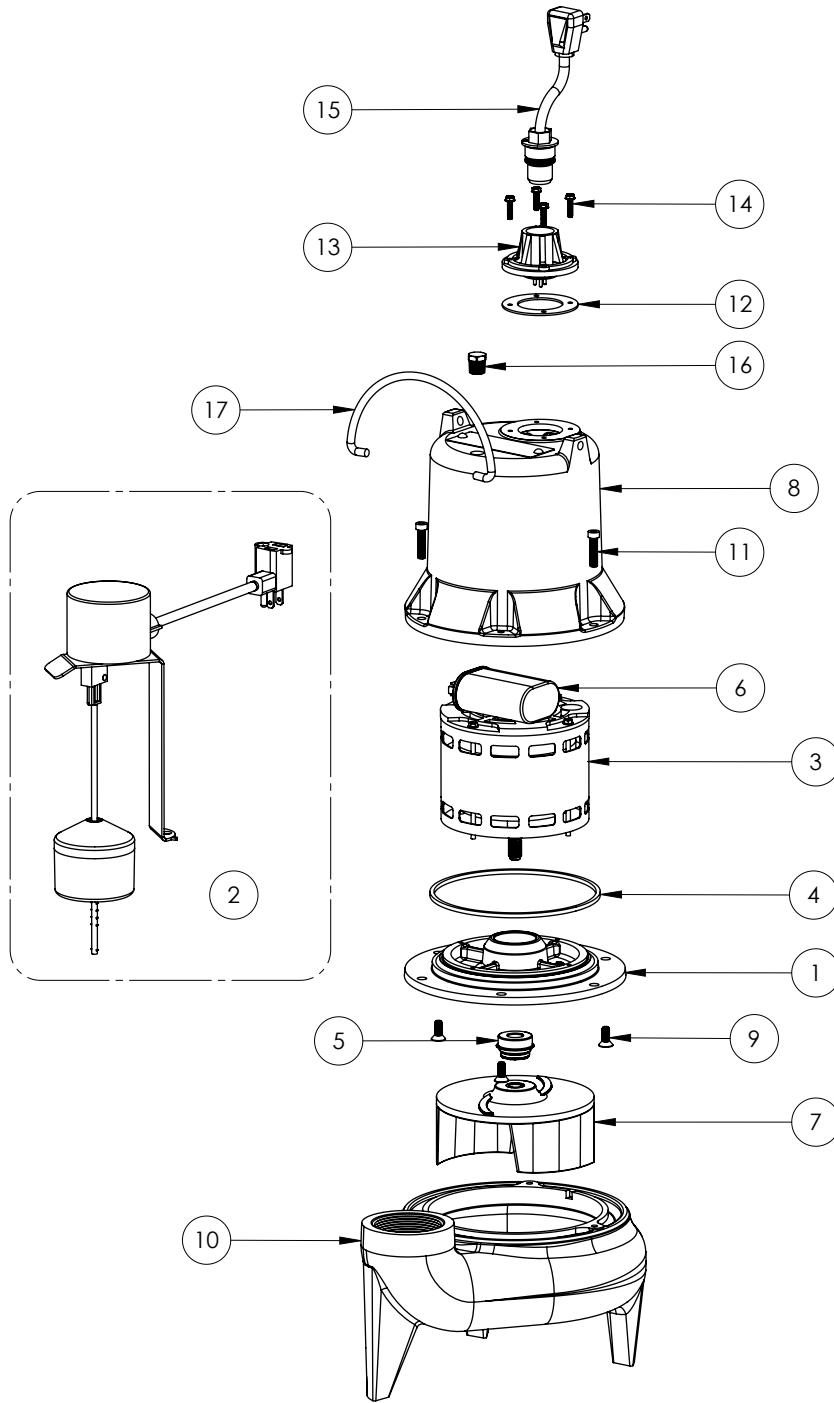

LE51AV-2 (B41)

LE51AV-2**LE51AV-2 (B41)**

#	PART #	DESCRIPTION	QTY	Note
1	509200R	MOTOR SUPPORT PLATE	1	
2	K001543	KIT, VMII, SJE 25' CORD, LE	1	
3	51972A0	MOTOR 1/2HP WITH BALL BEARINGMOTOR .5HP WITH BALL BEARING	1	[1]
4	5066000	SEALRING, MOTOR COVER, #254S	1	[1]
5	50980A0	1/2 INCH UNITIZED SEAL	1	[1]
6	51930E0	CAPACITOR	1	
7	K001039	IMPELLER	1	
8	527800R	MOTOR CAPMOTOR CAP, BROWN	1	
9	8018000	1/4-20 x 5/8 SLOTTED FLAT HEAD BOLT1/4-20X5/8 SLOTTED FLAT HEAD	3	
10	545100R	HOUSING, VOLUTEHOUSING, VOLUTE, BROWN	1	
11	8091000	1/4-20 x 1 HEX SOCKET HEAD BOLTBOLT 1/4-20x1 HEX SOCKET HD	3	
12	5060000	CORD PLATE GASKET	1	
13	5014000	CORD PLATE	1	
14	8064000	#8-32 x 5/8 HEX WASHER HEAD SCREW#8-32 x 5/8 HEX WASHER HEAD	4	
15	K001008	POWER CORD, 115V, 25 FOOT CORDPOWER CORD, 115V 25ft CORD	1	
16	5071000	BRASS OIL PLUG	1	
17	K001095	STAINLESS STEEL HANDLE	1	

PART NOTES:

[1] - Part requires factory authorized service. Contact Liberty Pumps at 1-800-543-2550