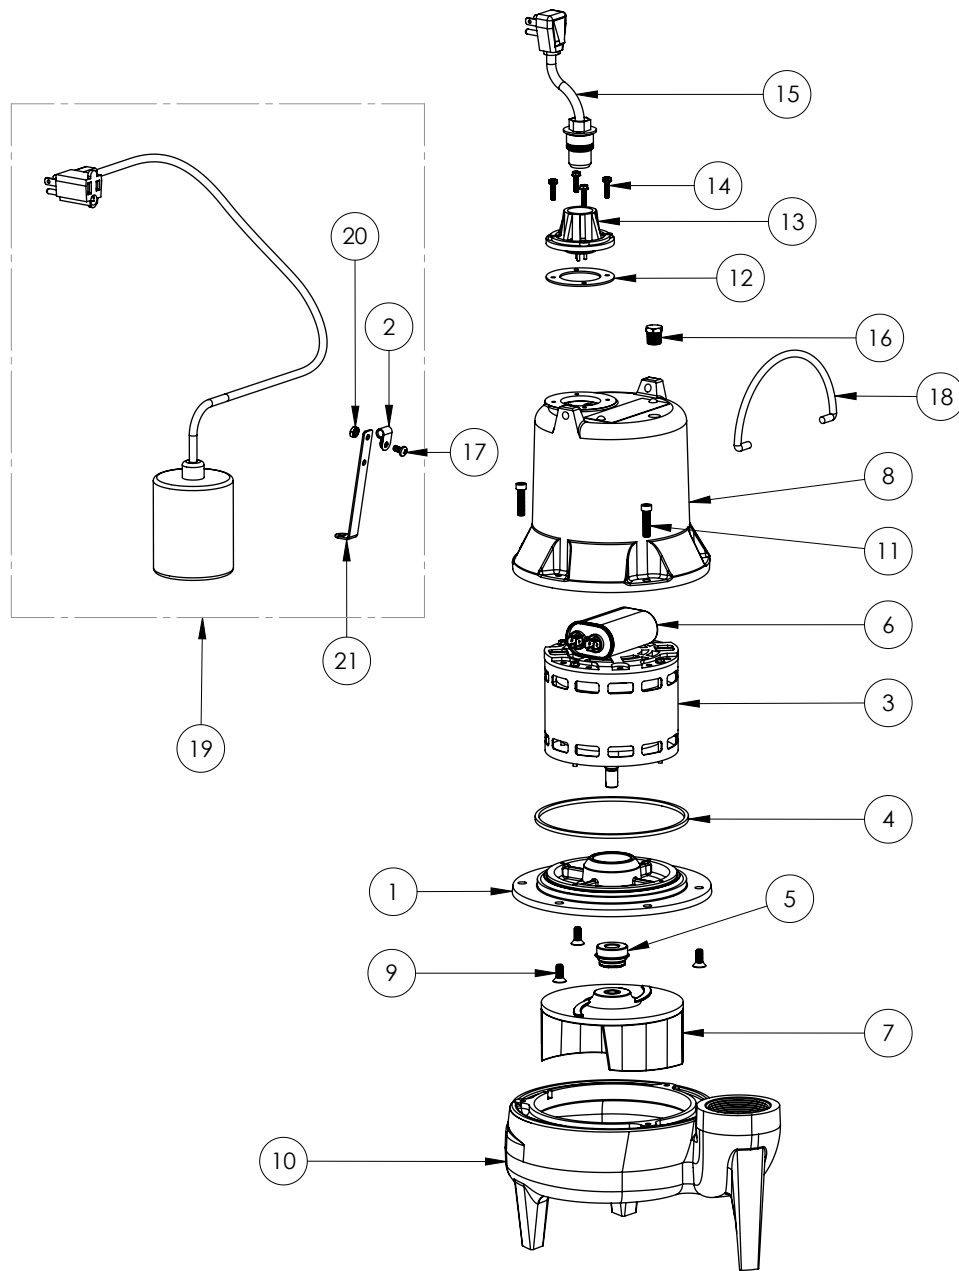

LE51A (B41)

LE51A**LE51A (B41)**

#	PART #	DESCRIPTION	QTY	Note
1	509200R	MOTOR SUPPORT PLATE	1	
2	8014000	CABLE CLAMP	1	
3	51972A0	MOTOR 1/2HP WITH BALL BEARINGMOTOR .5HP WITH BALL BEARING	1	[1]
4	5066000	SEALRING, MOTOR COVER, #254S	1	[1]
5	50980A0	1/2 INCH UNITIZED SEAL	1	[1]
6	51930E0	CAPACITOR	1	
7	K001039	IMPELLER	1	
8	527800R	MOTOR CAPMOTOR CAP, BROWN	1	
9	8018000	1/4-20 x 5/8 SLOTTED FLAT HEAD BOLT1/4-20X5/8 SLOTTED FLAT HEAD	3	
10	545100R	HOUSING, VOLUTEHOUSING, VOLUTE, BROWN	1	
11	8091000	1/4-20 x 1 HEX SOCKET HEAD BOLTBOLT 1/4-20x1 HEX SOCKET HD	3	
12	5060000	CORD PLATE GASKET	1	
13	5014000	CORD PLATE	1	
14	8064000	#8-32 x 5/8 HEX WASHER HEAD SCREW#8-32 x 5/8 HEX WASHER HEAD	4	
15	K001010	POWER CORD, 115V, 10 FOOT CORDPOWER CORD, 115V 10ft CORD	1	
16	50710A0	PIPE PLUG, 1/4" HEX HD BRASS NPTF	1	
17	8082000	#10-24 x 3/8 EPOXY LOCK SCREW	1	
18	K001095	STAINLESS STEEL HANDLE	1	
19	K001001	PUMP SWITCH KIT, INCLUDES MOUNTING HARDWAREPUMP SWITCH, 115V 10ft CORD	1	
20	8002000	#10-24 STAINLESS STEEL HEX#10-24 HEX STAINLESS STEEL NUT	1	
21	5070000	FLOAT SWITCH SUPPORTSUPPORT, SWITCH ft98	1	

PART NOTES:

[1] - Part requires factory authorized service. Contact Liberty Pumps at 1-800-543-2550