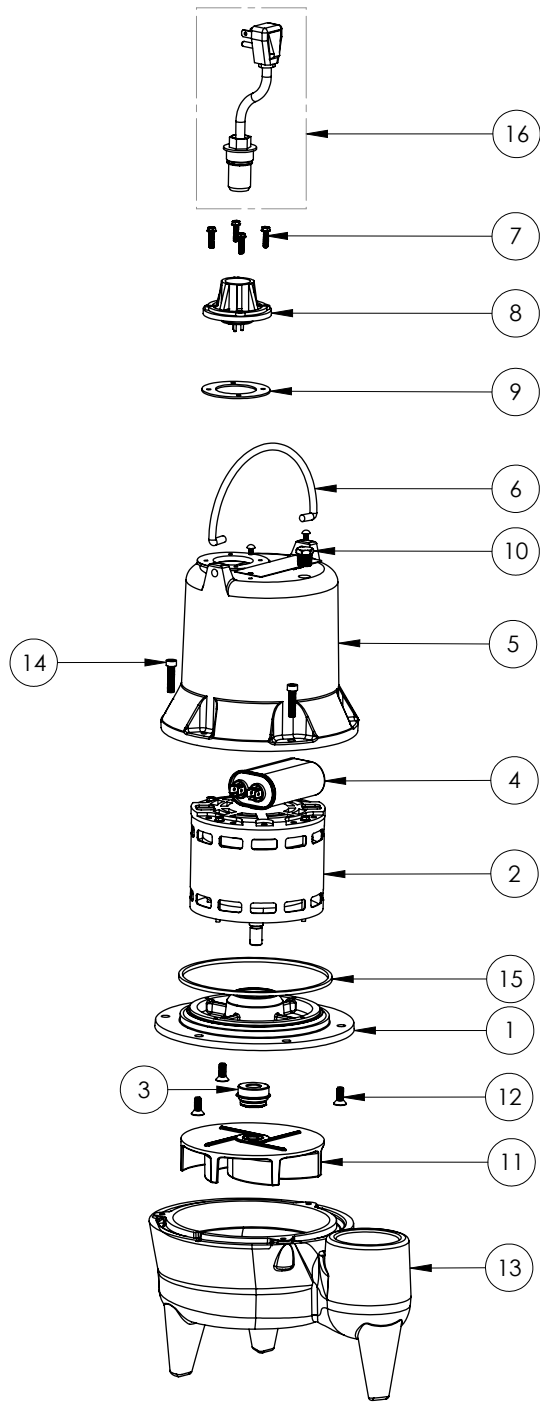

LE41MC (B41)

**LE41MC****LE41MC (B41)**

#	PART #	DESCRIPTION	QTY	Note
1	509200R	MOTOR SUPPORT PLATE	1	
2	51972A0	MOTOR 1/2HP WITH BALL BEARING	1	[1]
3	50980A0	1/2 INCH UNITIZED SEAL	1	[1]
4	51930E0	CAPACITOR	1	
5	527800R	MOTOR CAP	1	
6	K001095	STAINLESS STEEL HANDLE	1	
7	8064000	#8-32 x 5/8 HEX WASHER HEAD SCREW	4	
8	5014000	CORD PLATE	1	
9	5060000	CORD PLATE GASKET	1	
10	50710A0	PIPE PLUG, 1/4" HEX HD BRASS NPTF	1	
11	K001163	IMPELLER	1	
12	8018000	1/4-20 x 5/8 SLOTTED FLAT HEAD BOLT	3	
13	545200R	VOLUTE	1	
14	8091000	1/4-20 x 1 HEX SOCKET HEAD BOLT	3	
15	5066000	SEALRING, MOTOR COVER, #254S	1	[1]
16	K001060	POWER CORD, 115V, 10FT	1	

**PART NOTES:**

[1] - Part requires factory authorized service. Contact Liberty Pumps at 1-800-543-2550