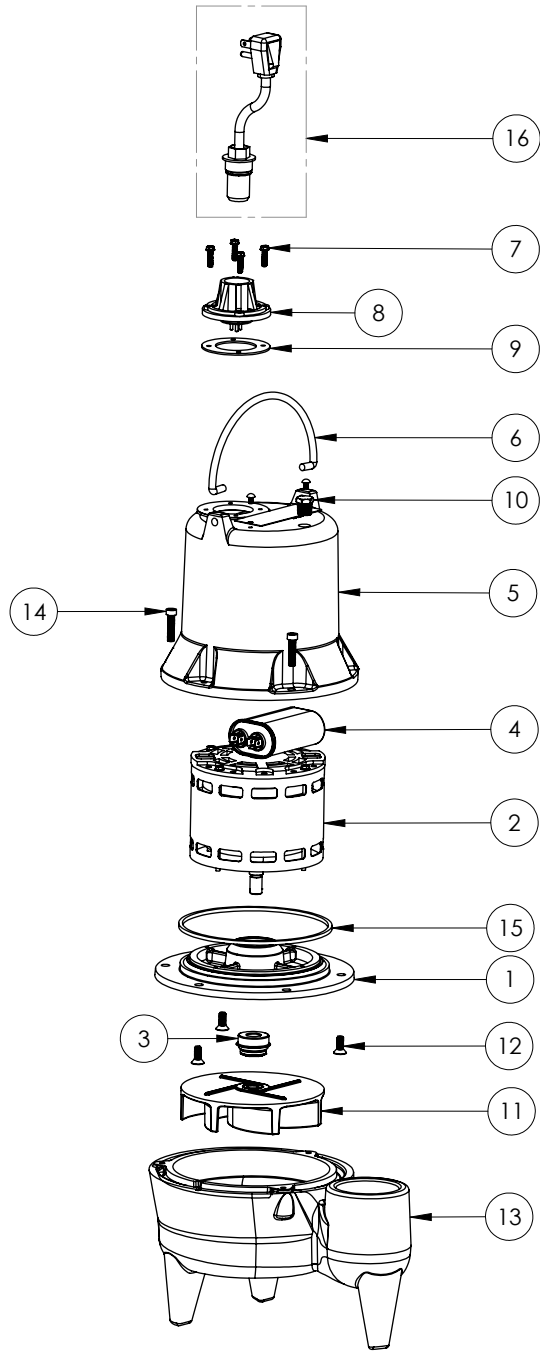

LE41MC-2

LE41MC-2 (B41)

**LE41MC-2****LE41MC-2 (B41)**

#	PART #	DESCRIPTION	QTY	Note
1	509200R	MOTOR SUPPORT PLATE	1	
2	51972A0	MOTOR 1/2HP WITH BALL BEARING	1	[1]
3	50980A0	1/2 INCH UNITIZED SEAL	1	[1]
4	51930E0	CAPACITOR	1	
5	527800R	MOTOR CAP	1	
6	K001095	STAINLESS STEEL HANDLE	1	
7	8064000	#8-32 x 5/8 HEX WASHER HEAD SCREW	4	
8	5014000	CORD PLATE	1	
9	5060000	CORD PLATE GASKET	1	
10	50710A0	PIPE PLUG, 1/4" HEX HD BRASS NPTF	1	
11	K001163	IMPELLER	1	
12	8018000	1/4-20 x 5/8 SLOTTED FLAT HEAD BOLT	3	
13	545200R	VOLUTE	1	
14	8091000	1/4-20 x 1 HEX SOCKET HEAD BOLT	3	
15	5066000	SEALRING, MOTOR COVER, #254S	1	[1]
16	K001061	POWER CORD, 115V, 25FT	1	

**PART NOTES:**

[1] - Part requires factory authorized service. Contact Liberty Pumps at 1-800-543-2550