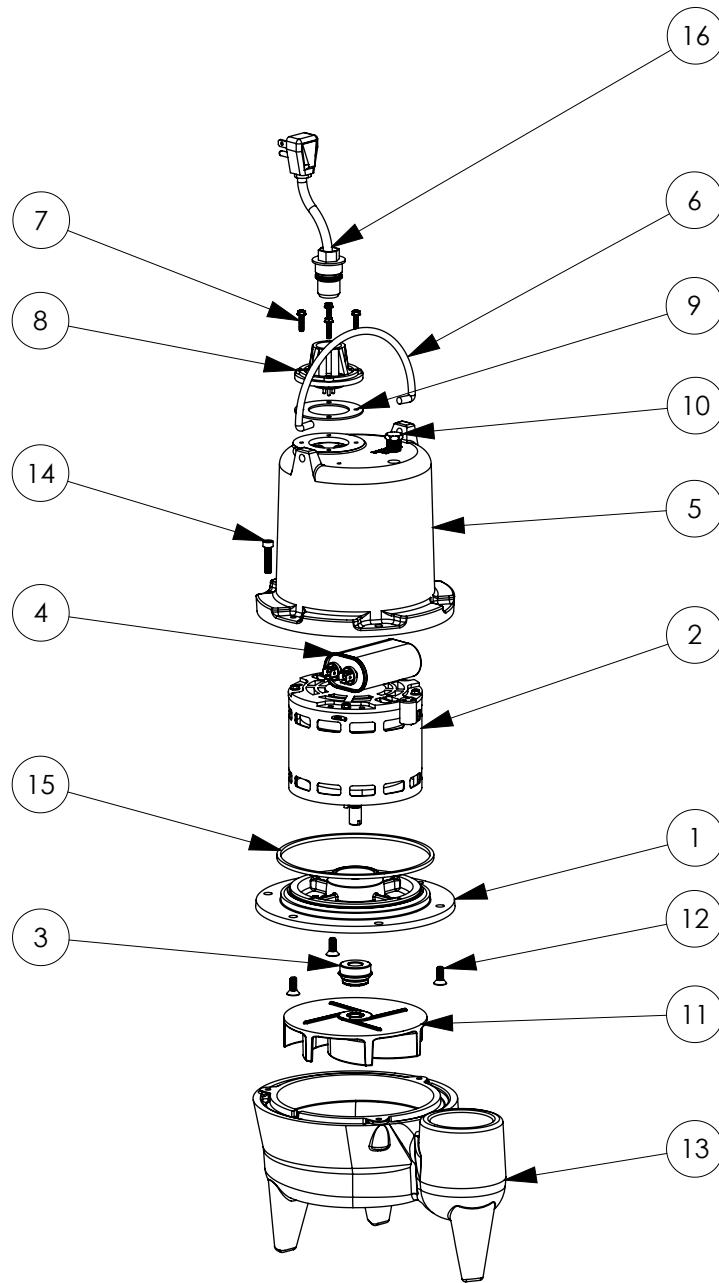

LE41M (B41)

LE41M**LE41M (B41)**

#	PART #	DESCRIPTION	QTY	Note
1	509200R	MOTOR SUPPORT PLATE	1	
2	51972A0	MOTOR 1/2HP WITH BALL BEARING	1	[1]
3	50980A0	1/2 INCH UNITIZED SEAL	1	[1]
4	51930E0	CAPACITOR	1	
5	545000R	MOTOR COVER	1	
6	K001095	STAINLESS STEEL HANDLE	1	
7	8064000	#8-32 x 5/8 HEX WASHER HEAD SCREW	4	
8	5014000	CORD PLATE	1	
9	5060000	CORD PLATE GASKET	1	
10	50710A0	PIPE PLUG, 1/4" HEX HD BRASS NPTF	1	
11	K001163	IMPELLER	1	
12	8018000	1/4-20 x 5/8 SLOTTED FLAT HEAD BOLT	3	
13	545200R	VOLUTE	1	
14	8091000	1/4-20 x 1 HEX SOCKET HEAD BOLT	3	
15	5066000	SEALRING, MOTOR COVER, #254S	1	[1]
16	K001010	POWER CORD, 115V, 10 FOOT CORD	1	

PART NOTES:

[1] - Part requires factory authorized service. Contact Liberty Pumps at 1-800-543-2550