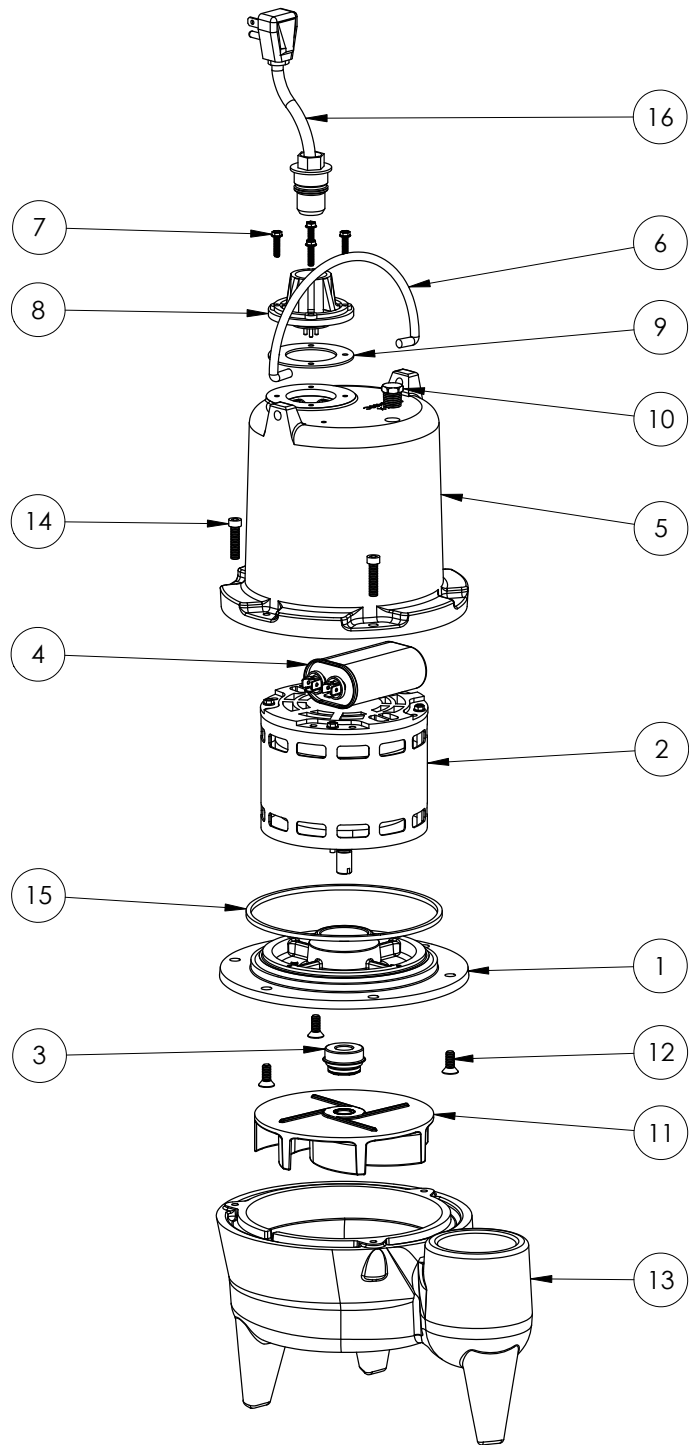

LE41M

LE41M (B32)

**LE41M****LE41M (B32)**

#	PART #	DESCRIPTION	QTY	Note
1	509200R	MOTOR SUPPORT PLATE	1	
2	5197200	MOTOR .5HP WITH BALL BEARING	1	
3	50980A0	1/2 INCH UNITIZED SEAL	1	[1]
4	51930E0	CAPACITOR	1	
5	545000R	MOTOR COVER	1	
6	K001095	STAINLESS STEEL HANDLE	1	
7	8064000	#8-32 x 5/8 HEX WASHER HEAD SCREW	4	
8	5014000	CORD PLATE	1	
9	5060000	CORD PLATE GASKET	1	
10	5071000	BRASS OIL PLUG	1	
11	K001163	IMPELLER	1	
12	8018000	1/4-20 x 5/8 SLOTTED FLAT HEAD BOLT	3	
13	545200R	VOLUTE	1	
14	8091000	1/4-20 x 1 HEX SOCKET HEAD BOLT	3	
15	5066000	SEALRING, MOTOR COVER, #254S	1	[1]
16	K001010	POWER CORD, 115V, 10 FOOT CORD	1	

**PART NOTES:**

[1] - Part requires factory authorized service. Contact Liberty Pumps at 1-800-543-2550