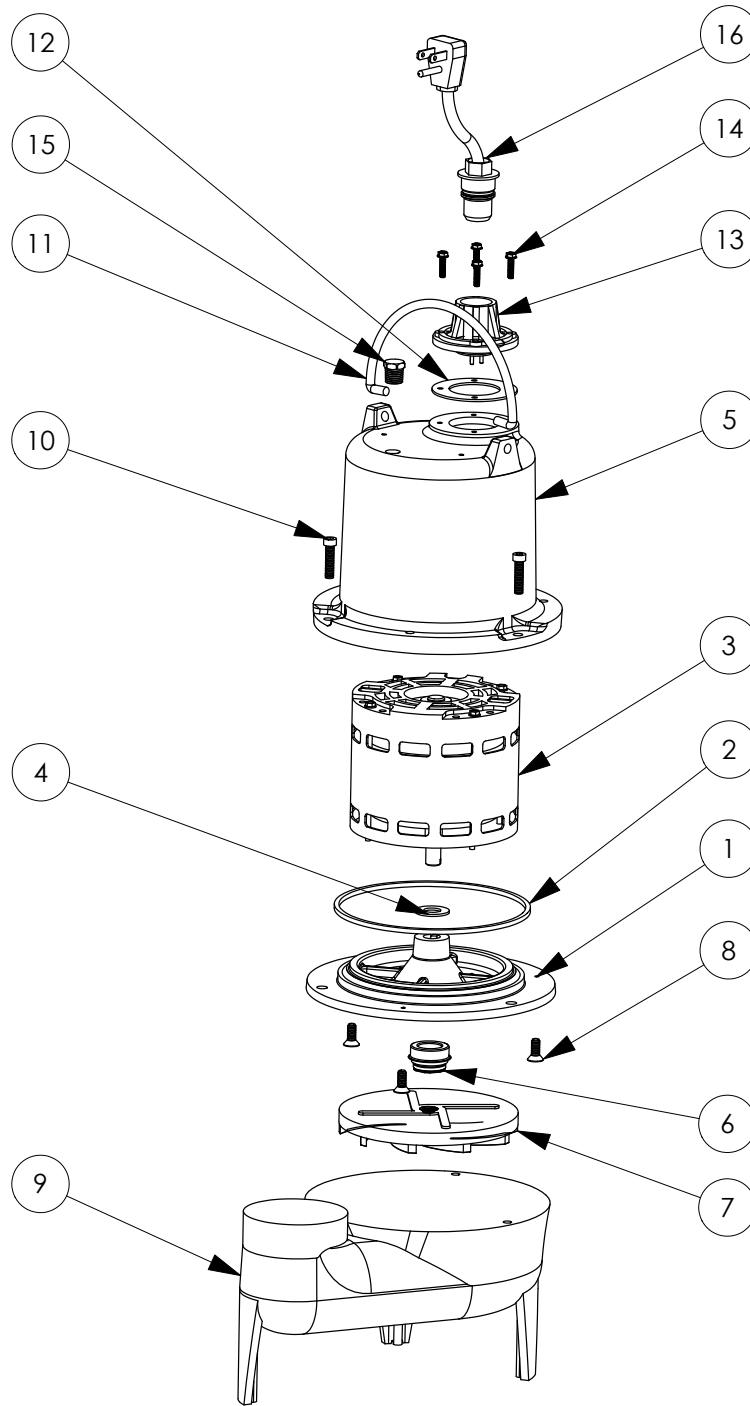

LE41M

LE41M (B20)

**LE41M****LE41M (B20)**

#	PART #	DESCRIPTION	QTY	Note
1	5052000	MOTOR SUPPORT PLATE	1	
2	5066000	SEALRING, MOTOR COVER, #254S	1	[1]
3	5176000	MOTOR ASSEMBLY, .5HP	1	
4	5395000	THRUST WASHER	1	
5	535000B	MOTOR CAP, BROWN	1	
6	5098000	1/2 INCH UNITIZED SEAL	1	
7	K001036	IMPELLER	1	
8	8018000	1/4-20 x 5/8 SLOTTED FLAT HEAD BOLT	3	
9	505100R	HOUSING, VOLUTE, BROWN	1	
10	8091000	1/4-20 x 1 HEX SOCKET HEAD BOLT	3	
11	K001095	STAINLESS STEEL HANDLE	1	
12	5060000	CORD PLATE GASKET	1	
13	5014000	CORD PLATE	1	
14	8064000	#8-32 x 5/8 HEX WASHER HEAD SCREW	4	
15	5071000	BRASS OIL PLUG	1	
16	K001010	POWER CORD, 115V, 10 FOOT CORD	1	

**PART NOTES:**

[1] - Part requires factory authorized service. Contact Liberty Pumps at 1-800-543-2550