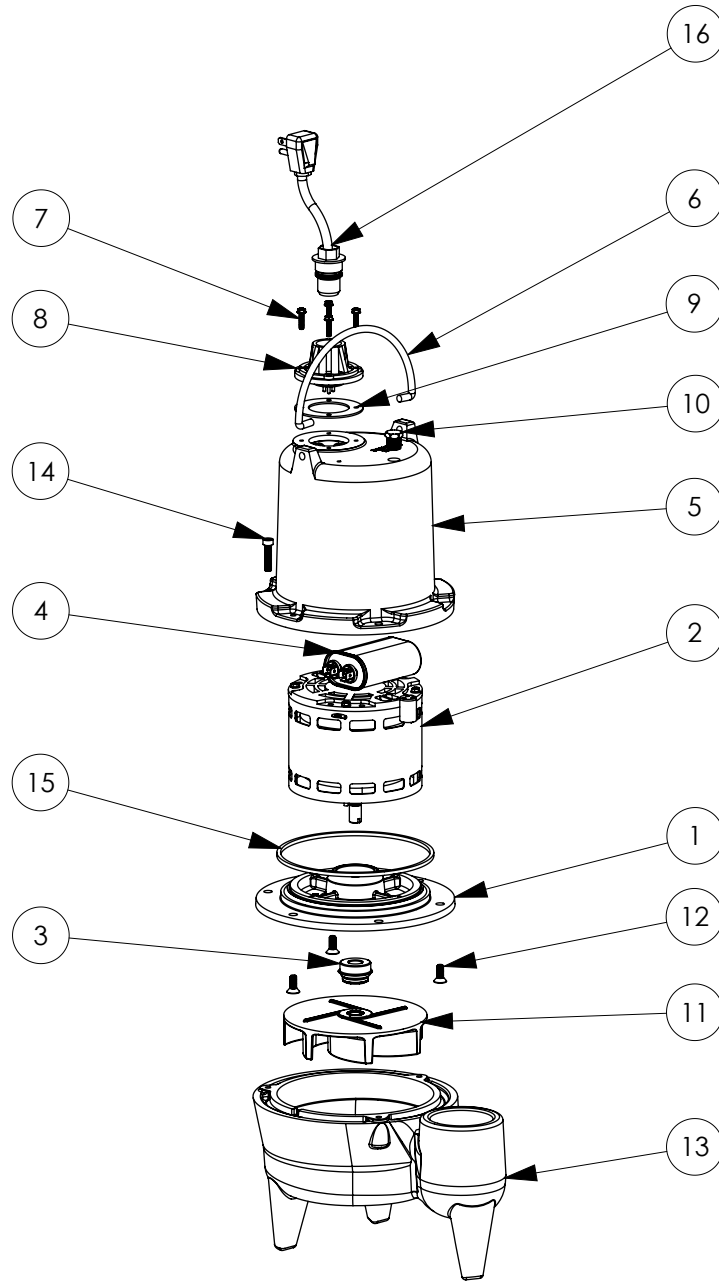

LE41M-2 (B41)

LE41M-2**LE41M-2 (B41)**

#	PART #	DESCRIPTION	QTY	Note
1	509200R	MOTOR SUPPORT PLATE	1	
2	51972A0	MOTOR 1/2HP WITH BALL BEARING	1	[1]
3	50980A0	1/2 INCH UNITIZED SEAL	1	[1]
4	51930E0	CAPACITOR	1	
5	545000R	MOTOR COVER	1	
6	K001095	STAINLESS STEEL HANDLE	1	
7	8064000	#8-32 x 5/8 HEX WASHER HEAD SCREW	4	
8	5014000	CORD PLATE	1	
9	5060000	CORD PLATE GASKET	1	
10	50710A0	PIPE PLUG, 1/4" HEX HD BRASS NPTF	1	
11	K001163	IMPELLER	1	
12	8018000	1/4-20 x 5/8 SLOTTED FLAT HEAD BOLT	3	
13	545200R	VOLUTE	1	
14	8091000	1/4-20 x 1 HEX SOCKET HEAD BOLT	3	
15	5066000	SEALRING, MOTOR COVER, #254S	1	[1]
16	K001008	POWER CORD, 115V, 25 FOOT CORD	1	

PART NOTES:

[1] - Part requires factory authorized service. Contact Liberty Pumps at 1-800-543-2550