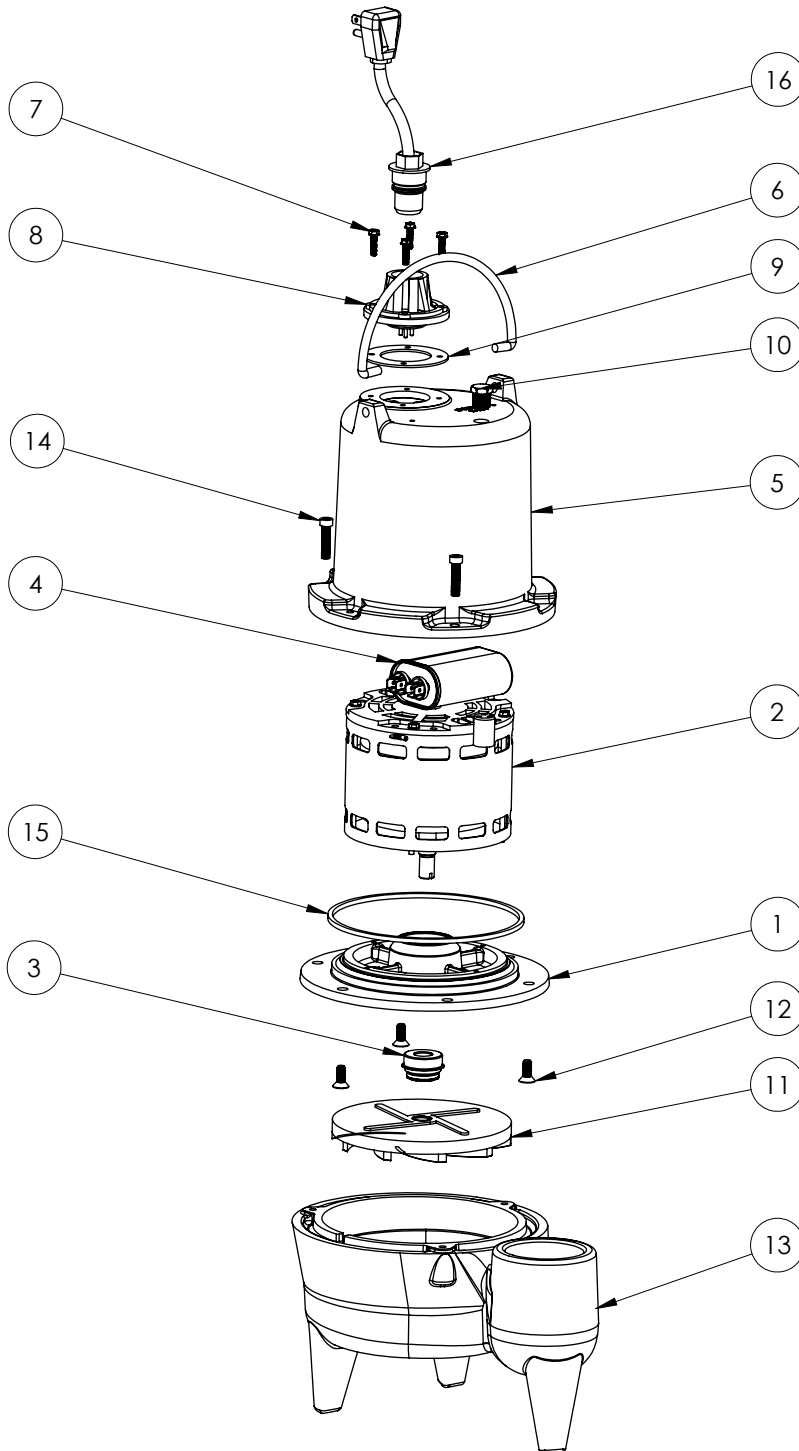

LE41LP

LE41LP (B50)

LE41LP**LE41LP (B50)**

#	PART #	DESCRIPTION	QTY	Note
1	509200R	MOTOR SUPPORT PLATE	1	
2	51972A0	MOTOR 1/2HP WITH BALL BEARING	1	[1]
3	50980A0	1/2 INCH UNITIZED SEAL	1	[1]
4	51930E0	CAPACITOR	1	
5	545000R	MOTOR COVER	1	
6	K001095	STAINLESS STEEL HANDLE	1	
7	8064000	#8-32 x 5/8 HEX WASHER HEAD SCREW	4	
8	5014000	CORD PLATE	1	
9	5060000	CORD PLATE GASKET	1	
10	50710A0	PIPE PLUG, 1/4" HEX HD BRASS NPTF	1	
11	K001169	IMPELLER	1	
12	8018000	1/4-20 x 5/8 SLOTTED FLAT HEAD BOLT	3	
13	50510AR	VOLUTE	1	
14	8091000	1/4-20 x 1 HEX SOCKET HEAD BOLT	3	
15	5066000	SEALRING, MOTOR COVER, #254S	1	[1]
16	K001010	POWER CORD, 115V, 10 FOOT CORD	1	

PART NOTES:

[1] - Part requires factory authorized service. Contact Liberty Pumps at 1-800-543-2550