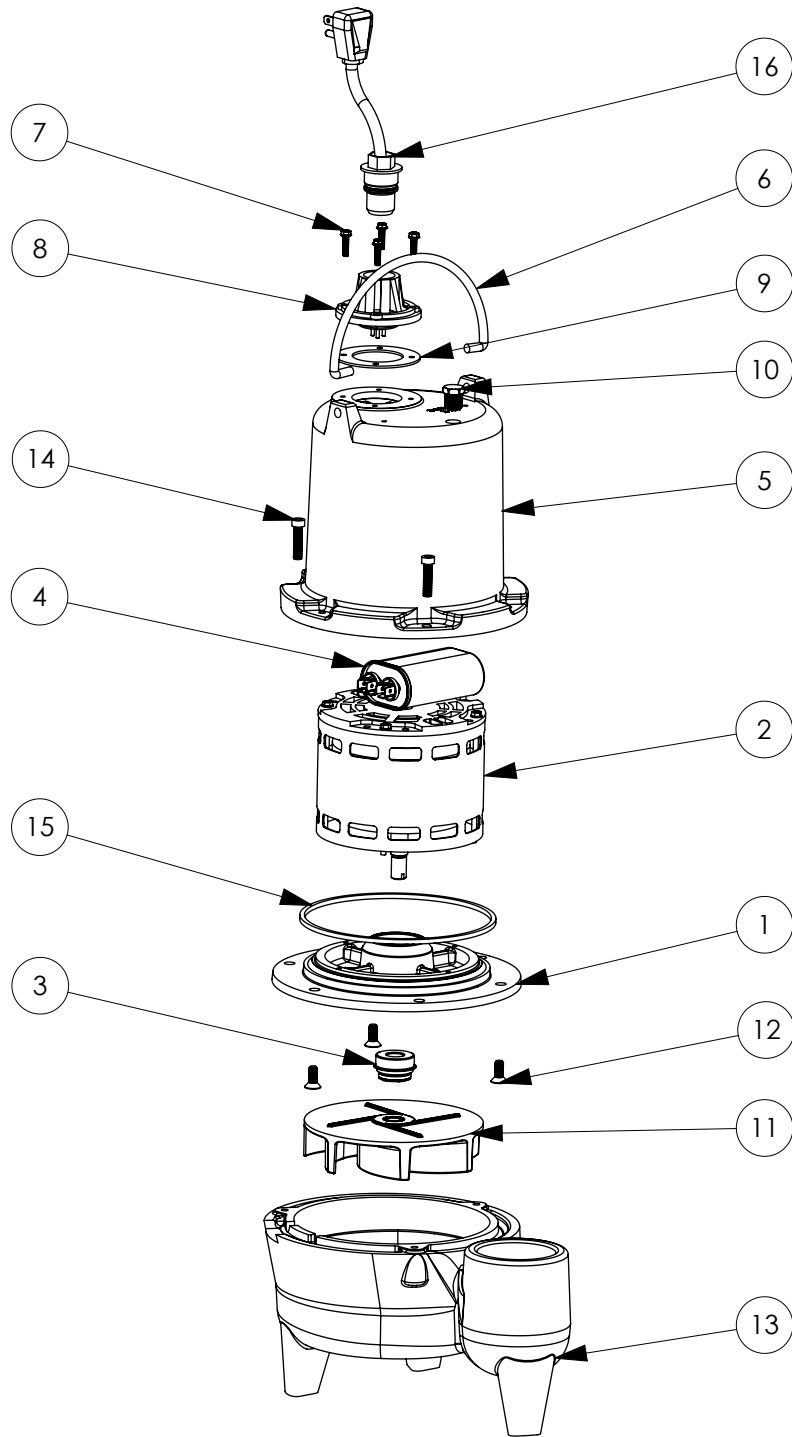

LE41LP

LE41LP (B41)

LE41LP**LE41LP (B41)**

#	PART #	DESCRIPTION	QTY	Note
1	509200R	MOTOR SUPPORT PLATE	1	
2	51972A0	MOTOR 1/2HP WITH BALL BEARING	1	[1]
3	50980A0	1/2 INCH UNITIZED SEAL	1	[1]
4	51930E0	CAPACITOR	1	
5	545000R	MOTOR COVER	1	
6	K001095	STAINLESS STEEL HANDLE	1	
7	8064000	#8-32 x 5/8 HEX WASHER HEAD SCREW	4	
8	5014000	CORD PLATE	1	
9	5060000	CORD PLATE GASKET	1	
10	5071000	BRASS OIL PLUG	1	
11	K001163	IMPELLER	1	
12	8018000	1/4-20 x 5/8 SLOTTED FLAT HEAD BOLT	3	
13	54520AR	VOLUTE	1	
14	8091000	1/4-20 x 1 HEX SOCKET HEAD BOLT	3	
15	5066000	SEALRING, MOTOR COVER, #254S	1	[1]
16	K001010	POWER CORD, 115V, 10 FOOT CORD	1	

PART NOTES:

[1] - Part requires factory authorized service. Contact Liberty Pumps at 1-800-543-2550