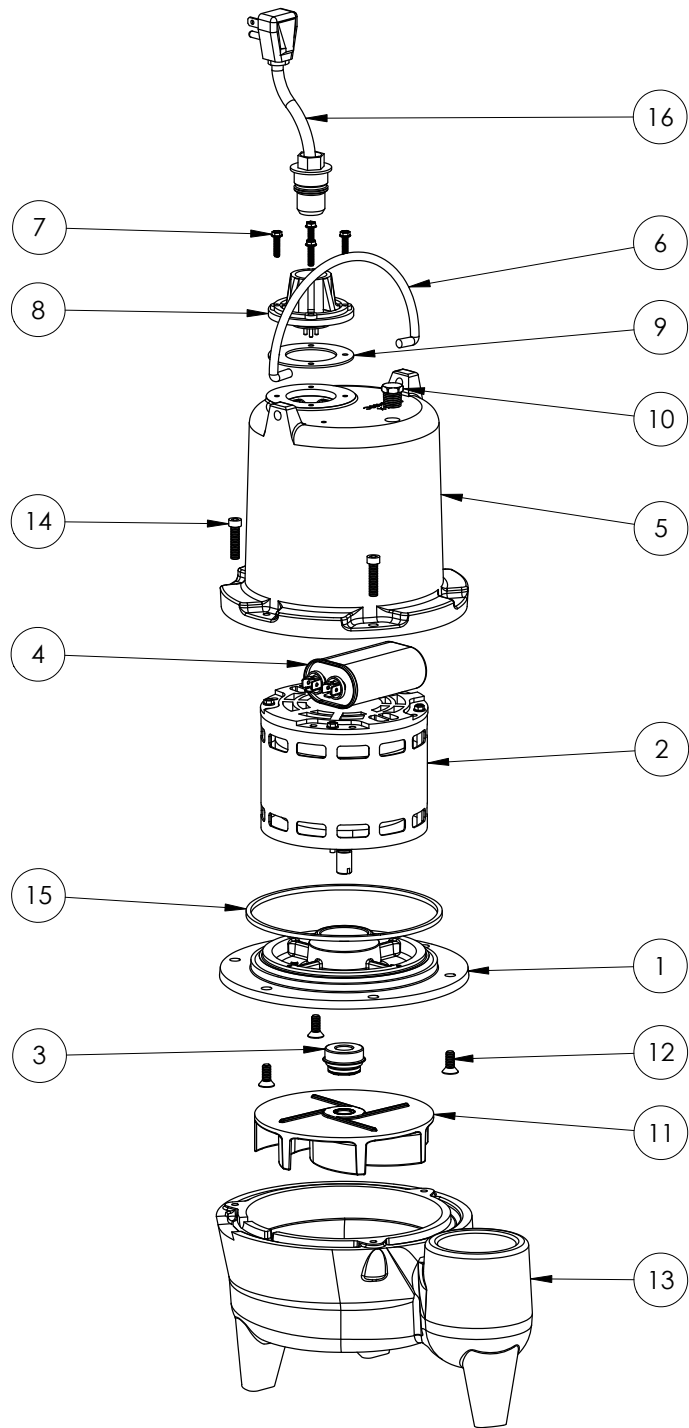

LE41LP

LE41LP (B32)

LE41LP**LE41LP (B32)**

#	PART #	DESCRIPTION	QTY	Note
1	509200R	MOTOR SUPPORT PLATE	1	
2	5197200	MOTOR .5HP WITH BALL BEARING	1	
3	50980A0	1/2 INCH UNITIZED SEAL	1	[1]
4	51930E0	CAPACITOR	1	
5	545000R	MOTOR COVER	1	
6	K001095	STAINLESS STEEL HANDLE	1	
7	8064000	#8-32 x 5/8 HEX WASHER HEAD SCREW	4	
8	5014000	CORD PLATE	1	
9	5060000	CORD PLATE GASKET	1	
10	5071000	BRASS OIL PLUG	1	
11	K001163	IMPELLER	1	
12	8018000	1/4-20 x 5/8 SLOTTED FLAT HEAD BOLT	3	
13	54520AR	VOLUTE	1	
14	8091000	1/4-20 x 1 HEX SOCKET HEAD BOLT	3	
15	5066000	SEALRING, MOTOR COVER, #254S	1	[1]
16	K001010	POWER CORD, 115V, 10 FOOT CORD	1	

PART NOTES:

[1] - Part requires factory authorized service. Contact Liberty Pumps at 1-800-543-2550