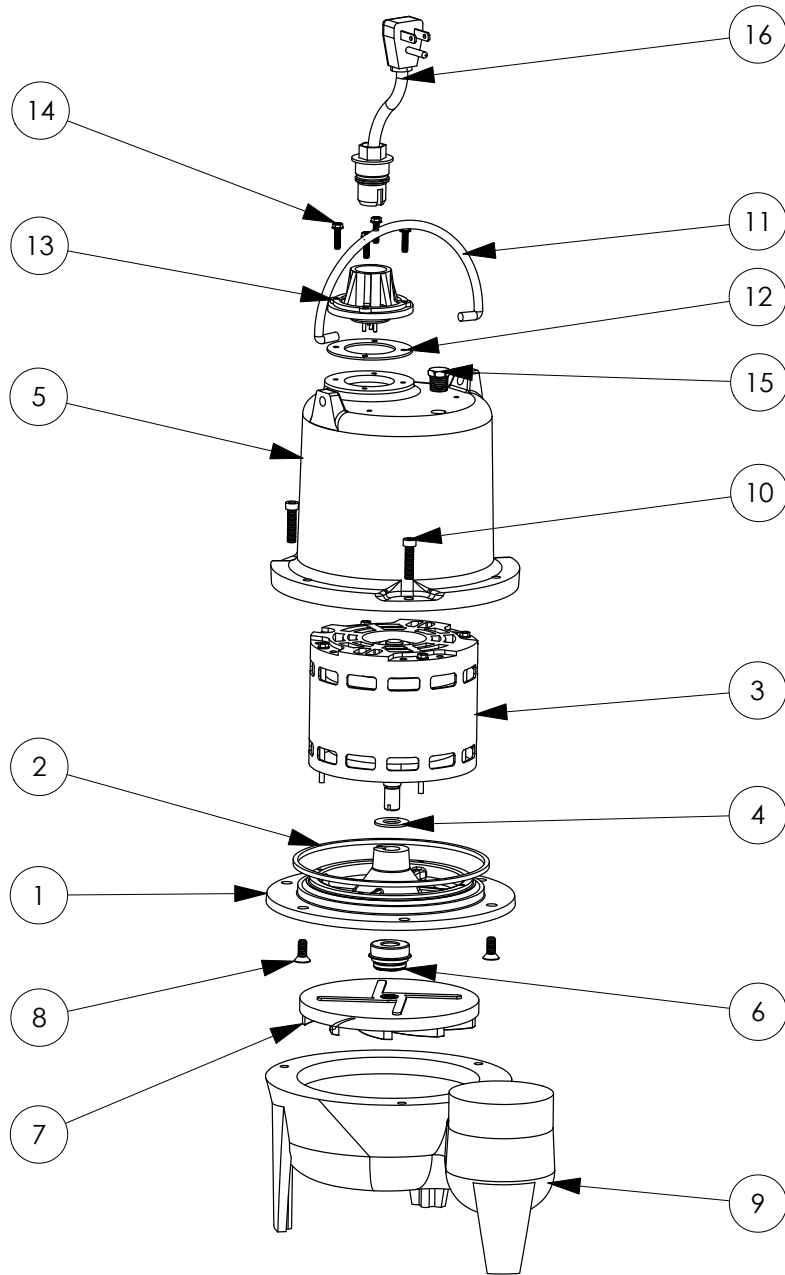

LE41LP

LE41LP (B20)

LE41LP**LE41LP (B20)**

#	PART #	DESCRIPTION	QTY	Note
1	509200R	MOTOR SUPPORT PLATE	1	
2	5066000	SEALRING, MOTOR COVER, #254S	1	[1]
3	5197200	MOTOR .5HP WITH BALL BEARING	1	
4	5395000	THRUST WASHER	1	
5	545000R	MOTOR COVER	1	
6	50980A0	1/2 INCH UNITIZED SEAL	1	[1]
7	K001036	IMPELLER	1	
8	8018000	1/4-20 x 5/8 SLOTTED FLAT HEAD BOLT	3	
9	50510AR	VOLUTE	1	
10	8091000	1/4-20 x 1 HEX SOCKET HEAD BOLT	3	
11	K001095	STAINLESS STEEL HANDLE	1	
12	5060000	CORD PLATE GASKET	1	
13	5014000	CORD PLATE	1	
14	8064000	#8-32 x 5/8 HEX WASHER HEAD SCREW	4	
15	5071000	BRASS OIL PLUG	1	
16	K001010	POWER CORD, 115V, 10 FOOT CORD	1	

PART NOTES:

[1] - Part requires factory authorized service. Contact Liberty Pumps at 1-800-543-2550