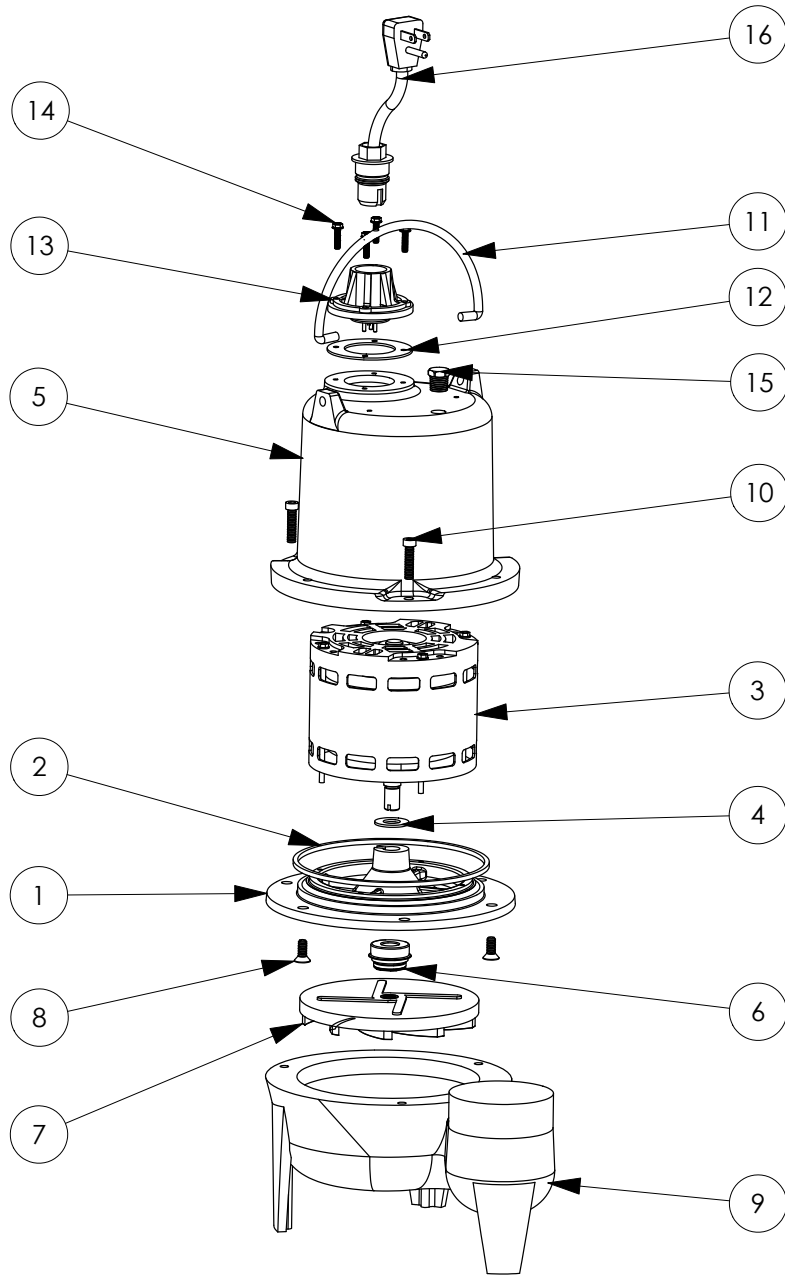

LE41LP

LE41LP (B10)

LE41LP**LE41LP (B10)**

#	PART #	DESCRIPTION	QTY	Note
1	509200R	MOTOR SUPPORT PLATE	1	
2	5066000	SEALRING, MOTOR COVER, #254S	1	[1]
3	5197200	MOTOR .5HP WITH BALL BEARING	1	
4	5395000	THRUST WASHER	1	
5	545000R	MOTOR COVER	1	
6	5098000	1/2 INCH UNITIZED SEAL	1	
7	K001036	IMPELLER	1	
8	8018000	1/4-20 x 5/8 SLOTTED FLAT HEAD BOLT	3	
9	50510AR	VOLUTE	1	
10	8091000	1/4-20 x 1 HEX SOCKET HEAD BOLT	3	
11	K001095	STAINLESS STEEL HANDLE	1	
12	5060000	CORD PLATE GASKET	1	
13	5014000	CORD PLATE	1	
14	8064000	#8-32 x 5/8 HEX WASHER HEAD SCREW	4	
15	5071000	BRASS OIL PLUG	1	
16	K001010	POWER CORD, 115V, 10 FOOT CORD	1	

PART NOTES:

[1] - Part requires factory authorized service. Contact Liberty Pumps at 1-800-543-2550