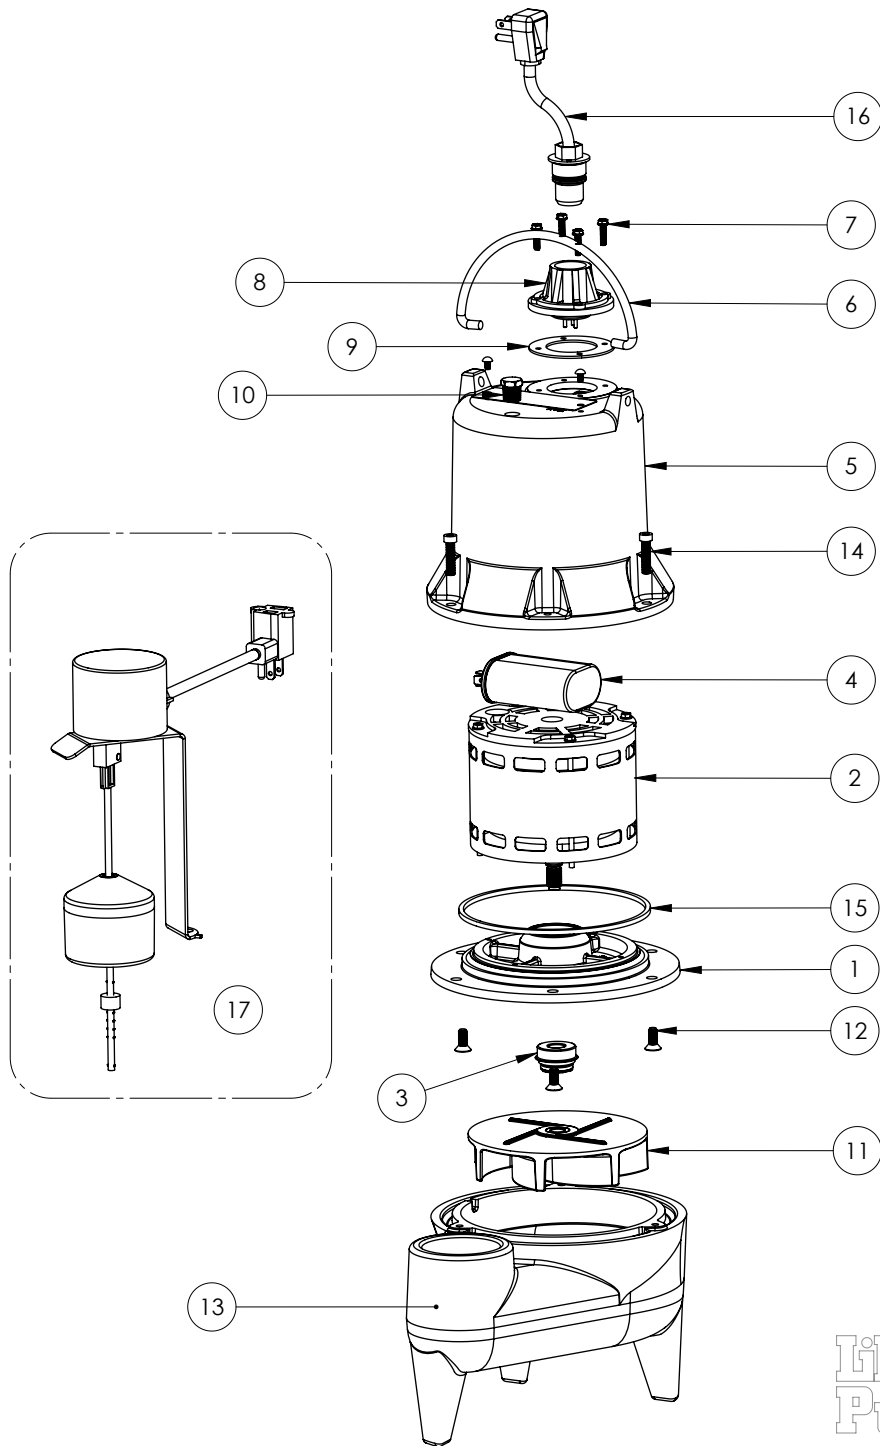

LE41AV

LE41AV (B41)

Liberty
Pumps®

LE41AV**LE41AV (B41)**

#	PART #	DESCRIPTION	QTY	Note
1	509200R	MOTOR SUPPORT PLATE	1	
2	51972A0	MOTOR 1/2HP WITH BALL BEARING	1	[1]
3	50980A0	1/2 INCH UNITIZED SEAL	1	[1]
4	51930E0	CAPACITOR	1	
5	545000R	MOTOR COVER	1	
6	K001095	STAINLESS STEEL HANDLE	1	
7	8064000	#8-32 x 5/8 HEX WASHER HEAD SCREW	4	
8	5014000	CORD PLATE	1	
9	5060000	CORD PLATE GASKET	1	
10	50710A0	PIPE PLUG, 1/4" HEX HD BRASS NPTF	1	
11	K001163	IMPELLER	1	
12	8018000	1/4-20 x 5/8 SLOTTED FLAT HEAD BOLT	3	
13	545200R	VOLUTE	1	
14	8091000	1/4-20 x 1 HEX SOCKET HEAD BOLT	3	
15	5066000	SEALRING, MOTOR COVER, #254S	1	[1]
16	K001010	POWER CORD, 115V, 10 FOOT CORD	1	
17	K001542	KIT, VMII, SJE 10' CORD, LE	1	