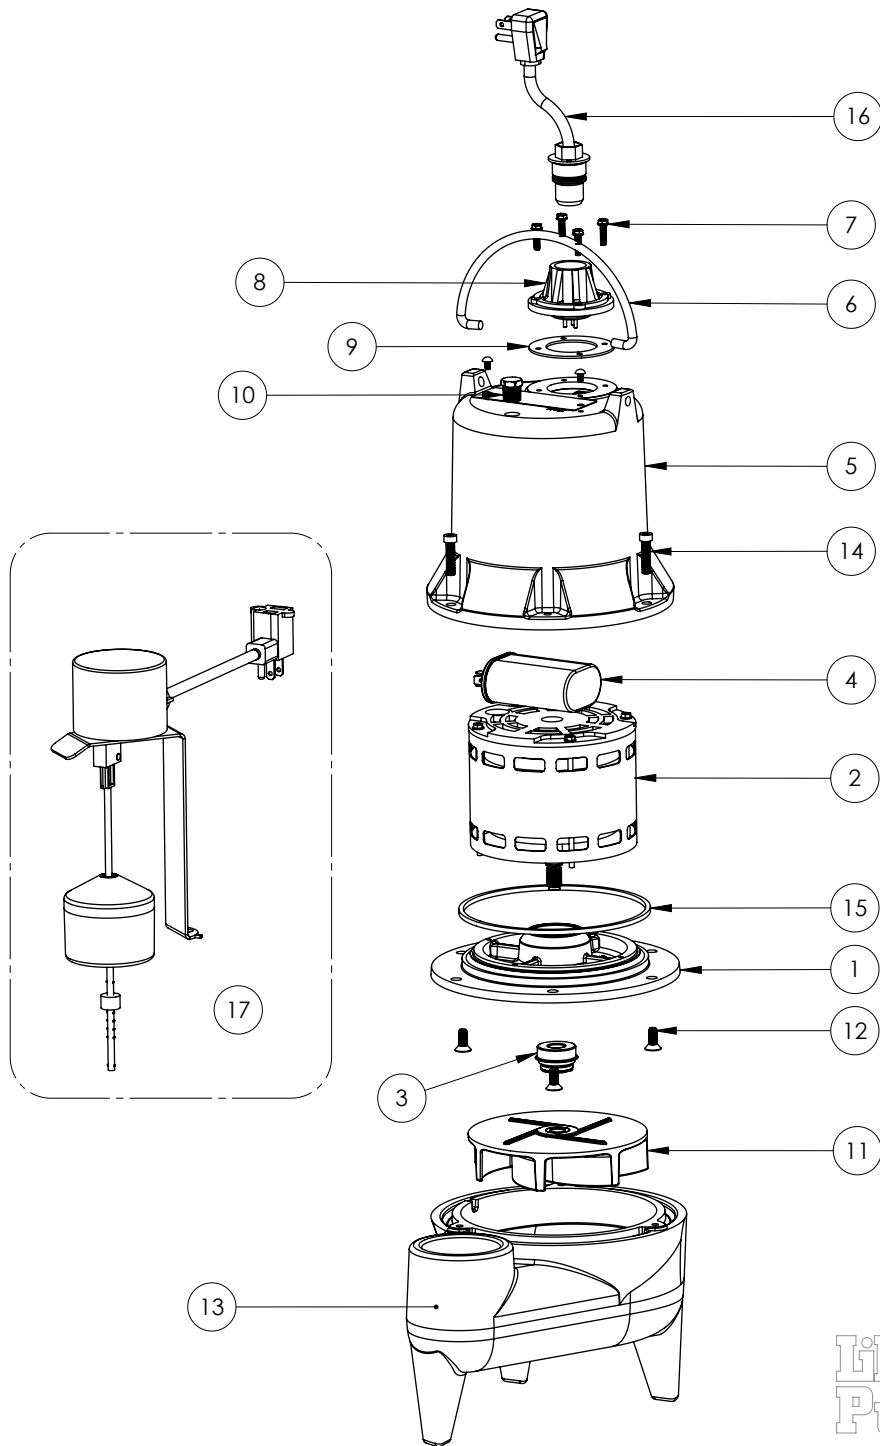

LE41AV-2

LE41AV-2 (B41)

LE41AV-2**LE41AV-2 (B41)**

#	PART #	DESCRIPTION	QTY	Note
1	509200R	MOTOR SUPPORT PLATE	1	
2	51972A0	MOTOR 1/2HP WITH BALL BEARING	1	[1]
3	50980A0	1/2 INCH UNITIZED SEAL	1	[1]
4	51930E0	CAPACITOR	1	
5	545000R	MOTOR COVER	1	
6	K001095	STAINLESS STEEL HANDLE	1	
7	8064000	#8-32 x 5/8 HEX WASHER HEAD SCREW	4	
8	5014000	CORD PLATE	1	
9	5060000	CORD PLATE GASKET	1	
10	50710A0	PIPE PLUG, 1/4" HEX HD BRASS NPTF	1	
11	K001163	IMPELLER	1	
12	8018000	1/4-20 x 5/8 SLOTTED FLAT HEAD BOLT	3	
13	545200R	VOLUTE	1	
14	8091000	1/4-20 x 1 HEX SOCKET HEAD BOLT	3	
15	5066000	SEALRING, MOTOR COVER, #254S	1	[1]
16	K001008	POWER CORD, 115V, 25 FOOT CORD	1	
17	K001543	KIT, VMII, SJE 25' CORD, LE	1	