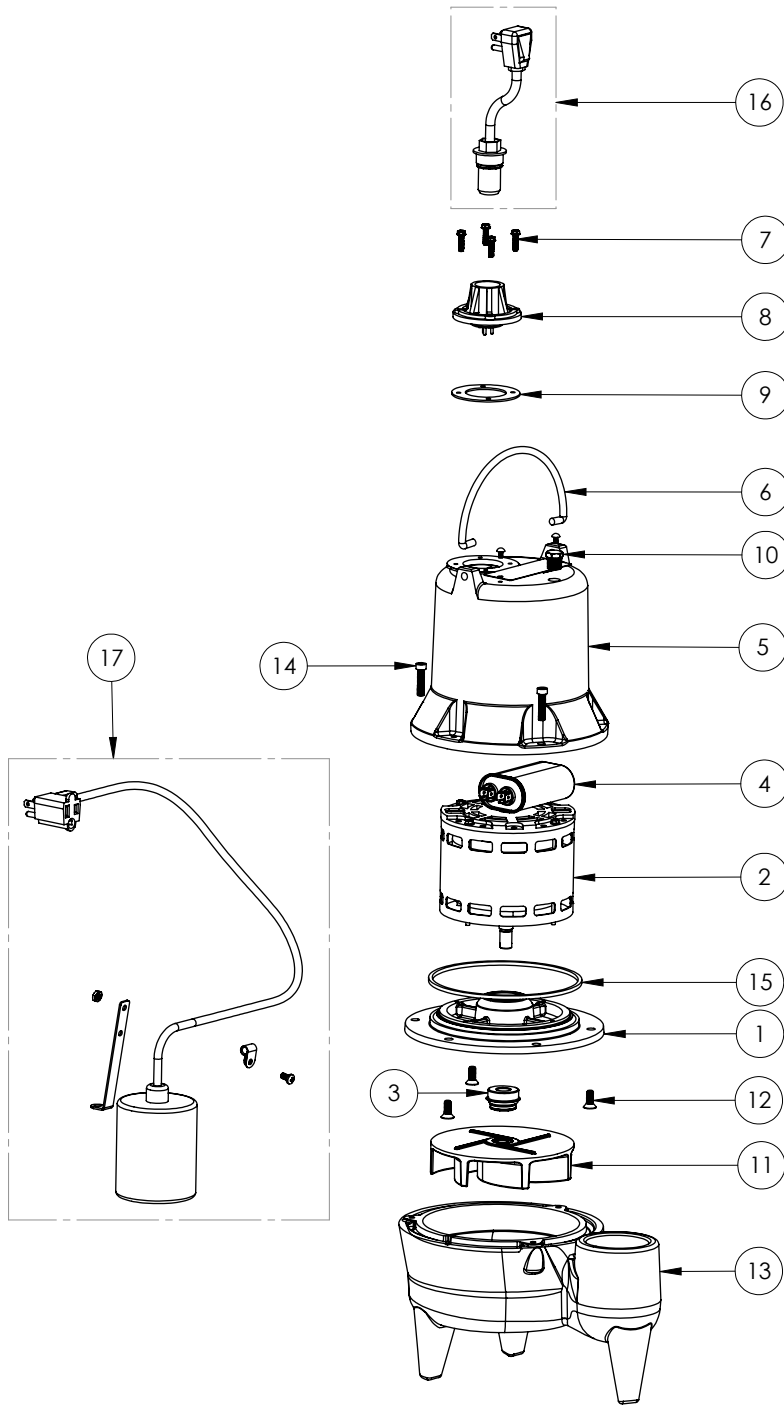

LE41AC

LE41AC (B41)

**LE41AC****LE41AC (B41)**

#	PART #	DESCRIPTION	QTY	Note
1	509200R	MOTOR SUPPORT PLATE	1	
2	51972A0	MOTOR 1/2HP WITH BALL BEARING	1	[1]
3	50980A0	1/2 INCH UNITIZED SEAL	1	[1]
4	51930E0	CAPACITOR	1	
5	527800R	MOTOR CAP	1	
6	K001095	STAINLESS STEEL HANDLE	1	
7	8064000	#8-32 x 5/8 HEX WASHER HEAD SCREW	4	
8	5014000	CORD PLATE	1	
9	5060000	CORD PLATE GASKET	1	
10	50710A0	PIPE PLUG, 1/4" HEX HD BRASS NPTF	1	
11	K001163	IMPELLER	1	
12	8018000	1/4-20 x 5/8 SLOTTED FLAT HEAD BOLT	3	
13	545200R	VOLUTE	1	
14	8091000	1/4-20 x 1 HEX SOCKET HEAD BOLT	3	
15	5066000	SEALRING, MOTOR COVER, #254S	1	[1]
16	K001060	POWER CORD, 115V, 10FT	1	
17	K001001	PUMP SWITCH KIT, INCLUDES MOUNTING HARDWARE	1	

**PART NOTES:**

[1] - Part requires factory authorized service. Contact Liberty Pumps at 1-800-543-2550