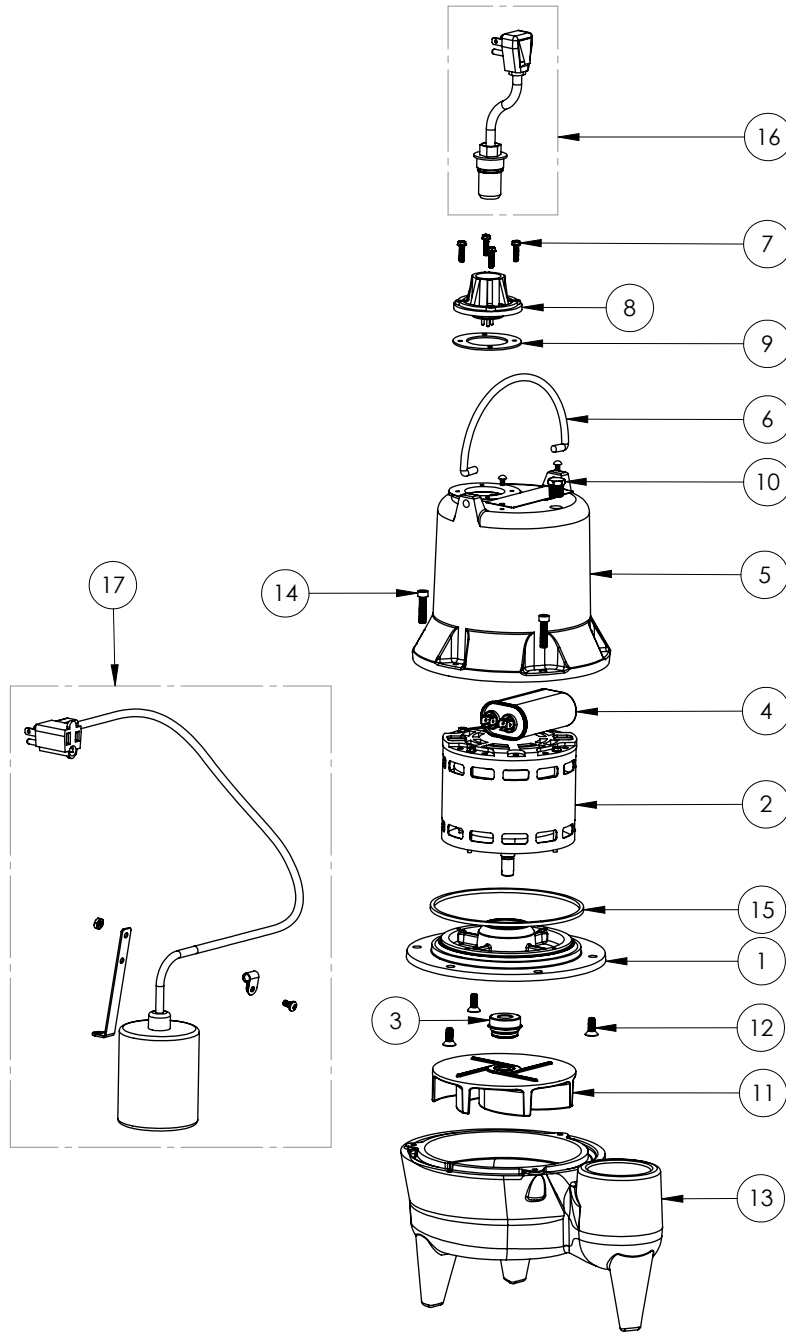

LE41AC-2

LE41AC-2 (B41)

LE41AC-2**LE41AC-2 (B41)**

#	PART #	DESCRIPTION	QTY	Note
1	509200R	MOTOR SUPPORT PLATE	1	
2	51972A0	MOTOR 1/2HP WITH BALL BEARING	1	[1]
3	50980A0	1/2 INCH UNITIZED SEAL	1	[1]
4	51930E0	CAPACITOR	1	
5	527800R	MOTOR CAP	1	
6	K001095	STAINLESS STEEL HANDLE	1	
7	8064000	#8-32 x 5/8 HEX WASHER HEAD SCREW	4	
8	5014000	CORD PLATE	1	
9	5060000	CORD PLATE GASKET	1	
10	50710A0	PIPE PLUG, 1/4" HEX HD BRASS NPTF	1	
11	K001163	IMPELLER	1	
12	8018000	1/4-20 x 5/8 SLOTTED FLAT HEAD BOLT	3	
13	545200R	VOLUTE	1	
14	8091000	1/4-20 x 1 HEX SOCKET HEAD BOLT	3	
15	5066000	SEALRING, MOTOR COVER, #254S	1	[1]
16	K001061	POWER CORD, 115V, 25FT	1	
17	K001004	61130B0, 25' PUMP SWITCH KIT	1	

PART NOTES:

[1] - Part requires factory authorized service. Contact Liberty Pumps at 1-800-543-2550