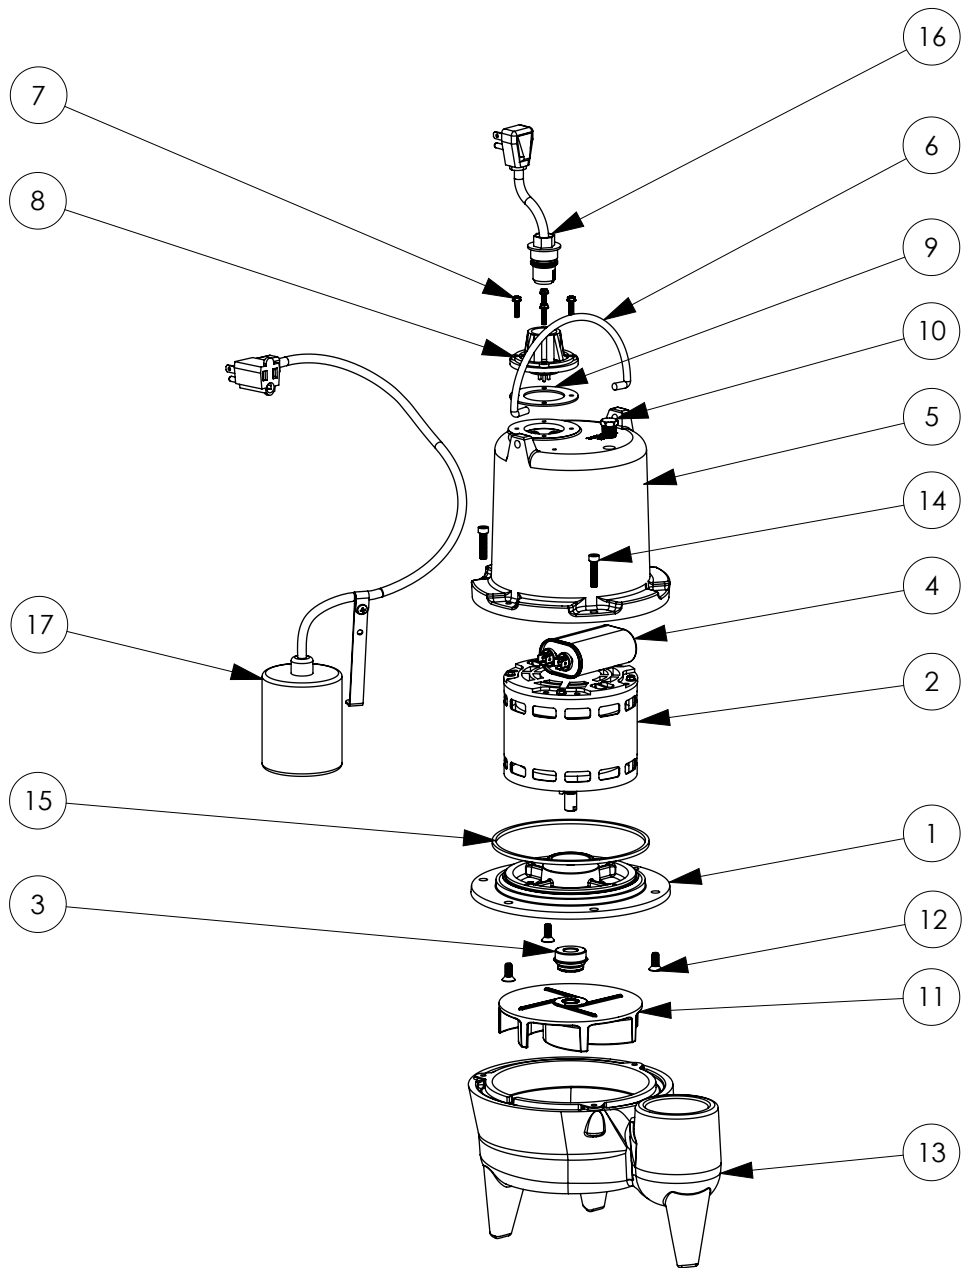

LE41A

LE41A (B41)

**LE41A****LE41A (B41)**

#	PART #	DESCRIPTION	QTY	Note
1	509200R	MOTOR SUPPORT PLATE	1	
2	51972A0	MOTOR 1/2HP WITH BALL BEARING	1	[1]
3	50980A0	1/2 INCH UNITIZED SEAL	1	[1]
4	51930E0	CAPACITOR	1	
5	545000R	MOTOR COVER	1	
6	K001095	STAINLESS STEEL HANDLE	1	
7	8064000	#8-32 x 5/8 HEX WASHER HEAD SCREW	4	
8	5014000	CORD PLATE	1	
9	5060000	CORD PLATE GASKET	1	
10	50710A0	PIPE PLUG, 1/4" HEX HD BRASS NPTF	1	
11	K001163	IMPELLER	1	
12	8018000	1/4-20 x 5/8 SLOTTED FLAT HEAD BOLT	3	
13	545200R	VOLUTE	1	
14	8091000	1/4-20 x 1 HEX SOCKET HEAD BOLT	3	
15	5066000	SEALRING, MOTOR COVER, #254S	1	[1]
16	K001010	POWER CORD, 115V, 10 FOOT CORD	1	
17	K001001	PUMP SWITCH KIT, INCLUDES MOUNTING HARDWARE	1	

**PART NOTES:**

[1] - Part requires factory authorized service. Contact Liberty Pumps at 1-800-543-2550