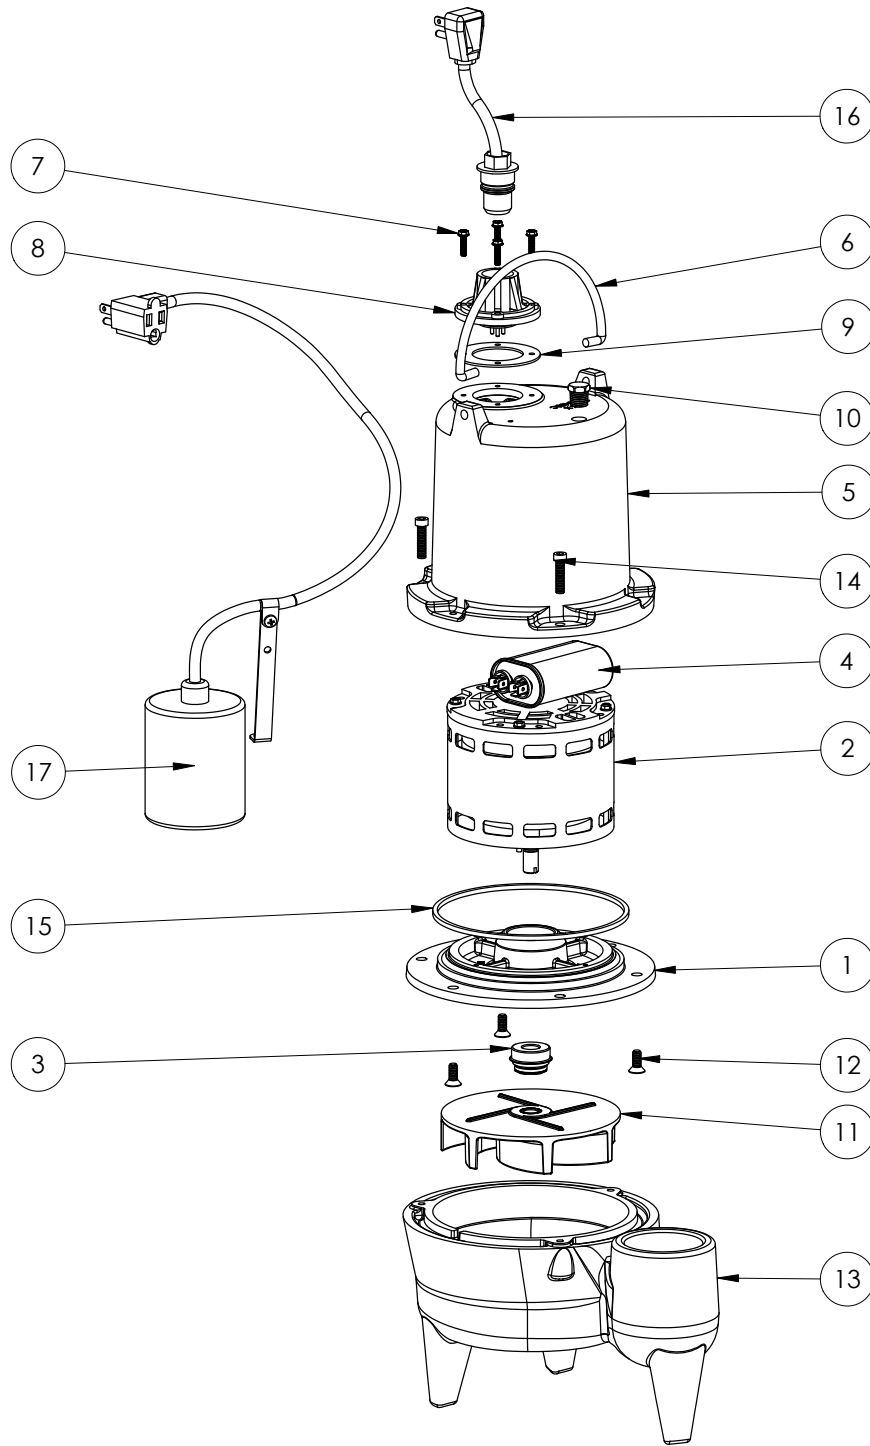

LE41A (B32)

LE41A**LE41A (B32)**

#	PART #	DESCRIPTION	QTY	Note
1	509200R	MOTOR SUPPORT PLATE	1	
2	5197200	MOTOR .5HP WITH BALL BEARING	1	
3	50980A0	1/2 INCH UNITIZED SEAL	1	[1]
4	51930E0	CAPACITOR	1	
5	545000R	MOTOR COVER	1	
6	K001095	STAINLESS STEEL HANDLE	1	
7	8064000	#8-32 x 5/8 HEX WASHER HEAD SCREW	4	
8	5014000	CORD PLATE	1	
9	5060000	CORD PLATE GASKET	1	
10	5071000	BRASS OIL PLUG	1	
11	K001163	IMPELLER	1	
12	8018000	1/4-20 x 5/8 SLOTTED FLAT HEAD BOLT	3	
13	545200R	VOLUTE	1	
14	8091000	1/4-20 x 1 HEX SOCKET HEAD BOLT	3	
15	5066000	SEALRING, MOTOR COVER, #254S	1	[1]
16	K001010	POWER CORD, 115V, 10 FOOT CORD	1	
17	K001001	PUMP SWITCH KIT, INCLUDES MOUNTING HARDWARE	1	

PART NOTES:

[1] - Part requires factory authorized service. Contact Liberty Pumps at 1-800-543-2550