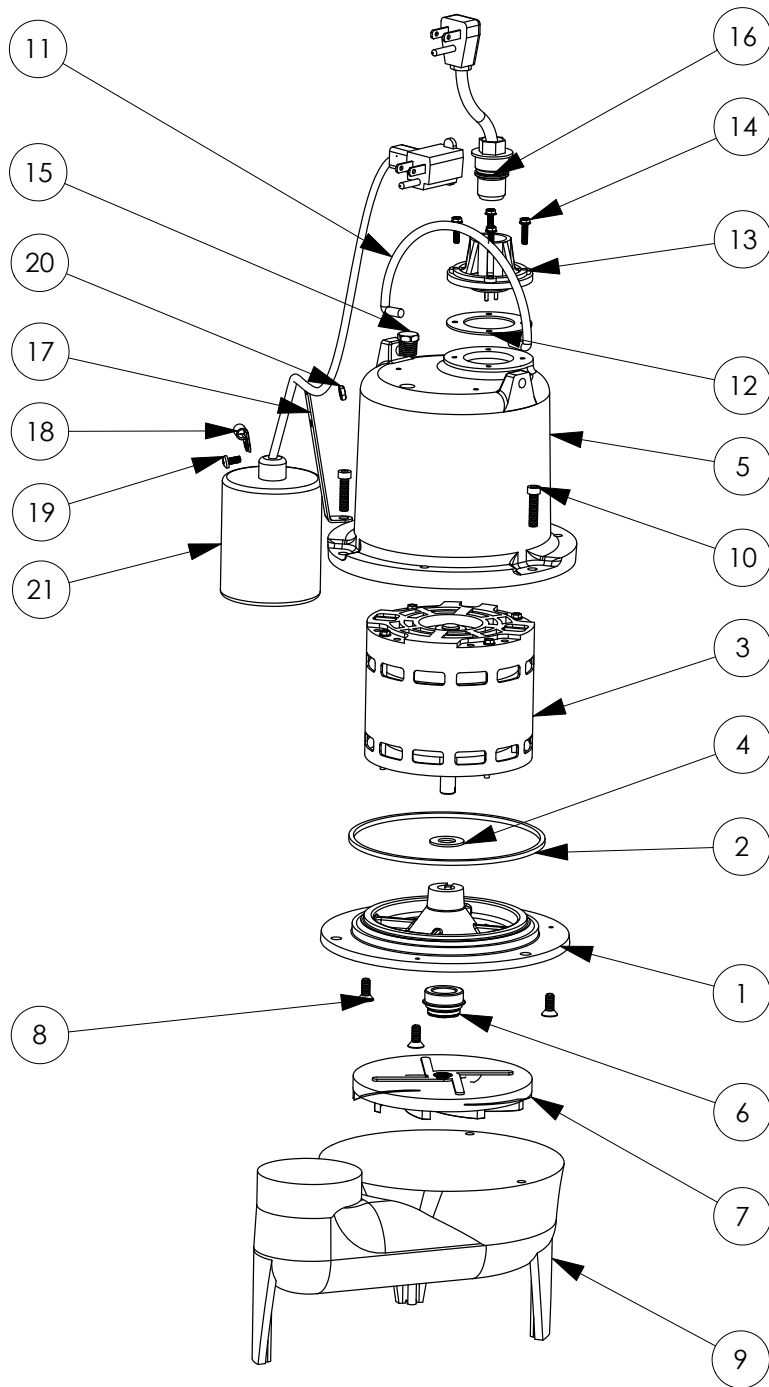

LE41A (B10)

LE41A**LE41A (B10)**

#	PART #	DESCRIPTION	QTY	Note
1	5052000	MOTOR SUPPORT PLATE	1	
2	5066000	SEALRING, MOTOR COVER, #254S	1	[1]
3	5176000	MOTOR ASSEMBLY, .5HP	1	
4	5395000	THRUST WASHER	1	
5	53500AR	MOTOR CAP	1	
6	5098000	1/2 INCH UNITIZED SEAL	1	
7	K001036	IMPELLER	1	
8	8018000	1/4-20 x 5/8 SLOTTED FLAT HEAD BOLT	3	
9	505100R	HOUSING, VOLUTE, BROWN	1	
10	8091000	1/4-20 x 1 HEX SOCKET HEAD BOLT	3	
11	K001095	STAINLESS STEEL HANDLE	1	
12	5060000	CORD PLATE GASKET	1	
13	5014000	CORD PLATE	1	
14	8064000	#8-32 x 5/8 HEX WASHER HEAD SCREW	4	
15	5071000	BRASS OIL PLUG	1	
16	K001010	POWER CORD, 115V, 10 FOOT CORD	1	
17	5070000	FLOAT SWITCH SUPPORT	1	
18	8014000	CABLE CLAMP	1	
19	8082000	#10-24 x 3/8 EPOXY LOCK SCREW	1	
20	8002000	#10-24 STAINLESS STEEL HEX	1	
21	K001001	PUMP SWITCH KIT, INCLUDES MOUNTING HARDWARE	1	

PART NOTES:

[1] - Part requires factory authorized service. Contact Liberty Pumps at 1-800-543-2550