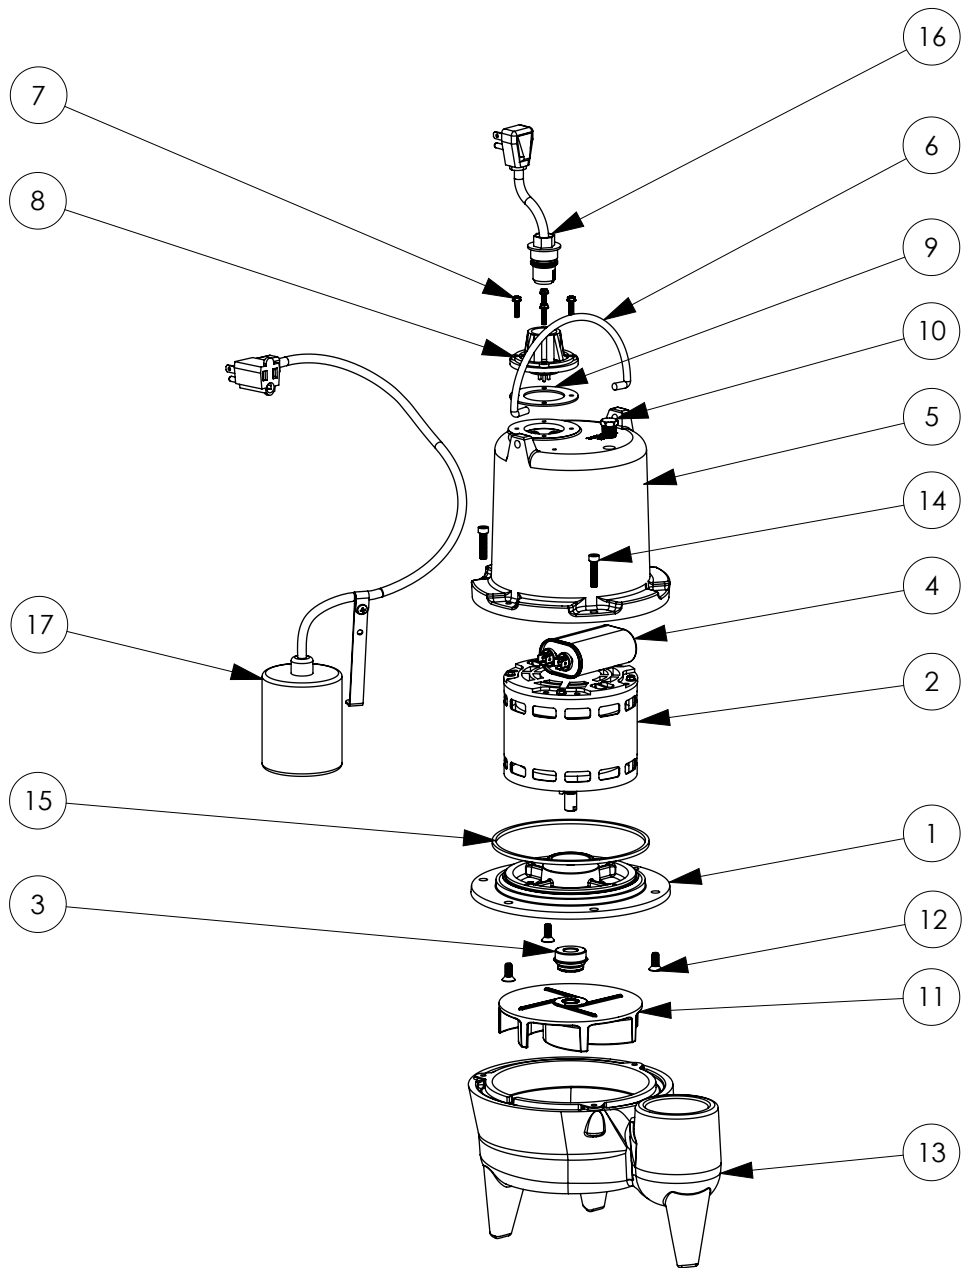

LE41A-2 (B41)

LE41A-2**LE41A-2 (B41)**

#	PART #	DESCRIPTION	QTY	Note
1	509200R	MOTOR SUPPORT PLATE	1	
2	51972A0	MOTOR 1/2HP WITH BALL BEARING	1	[1]
3	50980A0	1/2 INCH UNITIZED SEAL	1	[1]
4	51930E0	CAPACITOR	1	
5	545000R	MOTOR COVER	1	
6	K001095	STAINLESS STEEL HANDLE	1	
7	8064000	#8-32 x 5/8 HEX WASHER HEAD SCREW	4	
8	5014000	CORD PLATE	1	
9	5060000	CORD PLATE GASKET	1	
10	50710A0	PIPE PLUG, 1/4" HEX HD BRASS NPTF	1	
11	K001163	IMPELLER	1	
12	8018000	1/4-20 x 5/8 SLOTTED FLAT HEAD BOLT	3	
13	545200R	VOLUTE	1	
14	8091000	1/4-20 x 1 HEX SOCKET HEAD BOLT	3	
15	5066000	SEALRING, MOTOR COVER, #254S	1	[1]
16	K001008	POWER CORD, 115V, 25 FOOT CORD	1	
17	K001004	61130B0, 25' PUMP SWITCH KIT	1	

PART NOTES:

[1] - Part requires factory authorized service. Contact Liberty Pumps at 1-800-543-2550