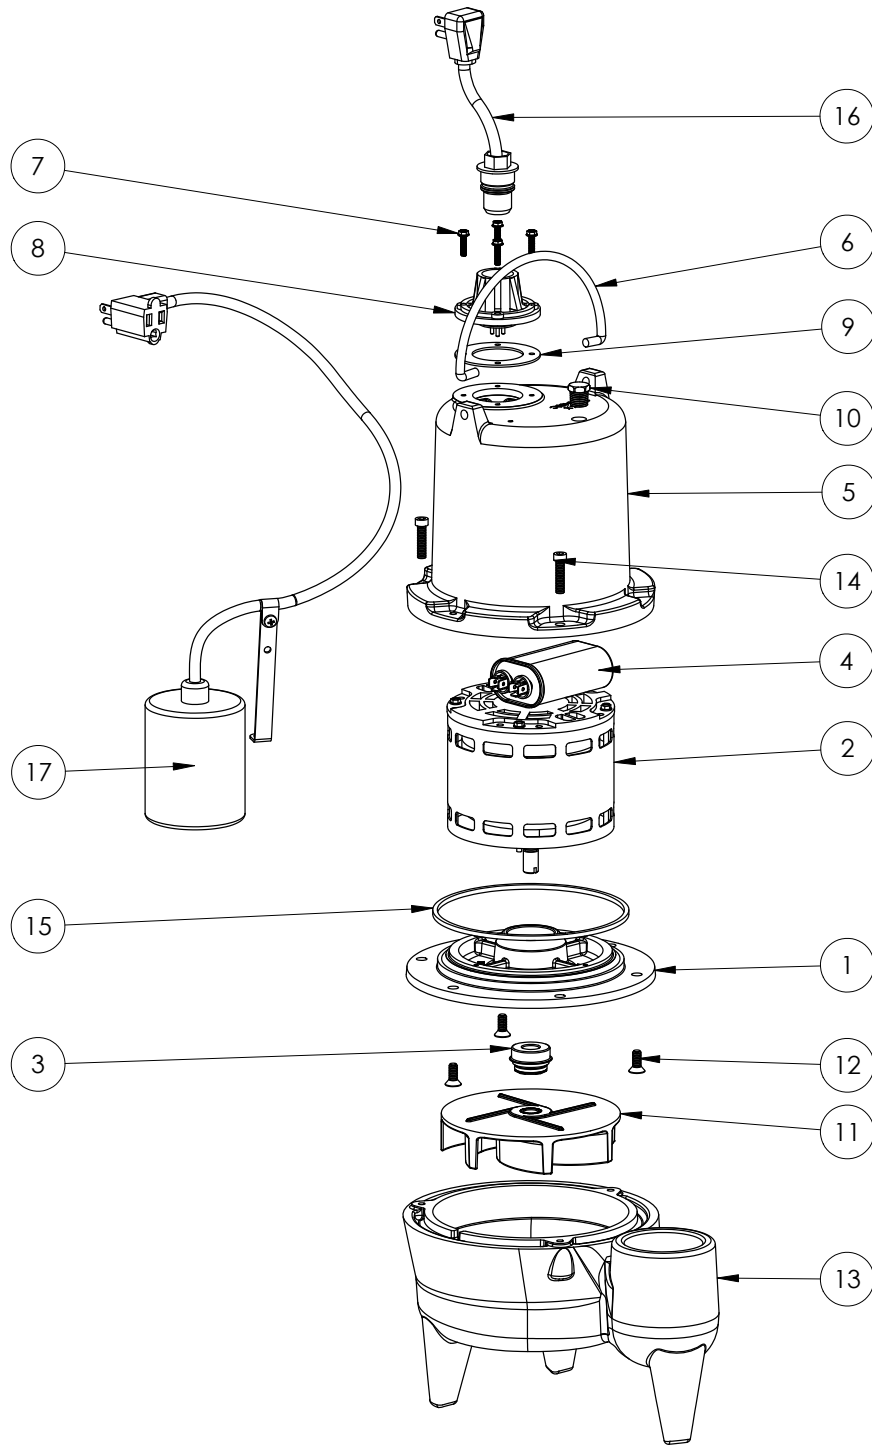

LE41A-2 (B32)

LE41A-2**LE41A-2 (B32)**

#	PART #	DESCRIPTION	QTY	Note
1	509200R	MOTOR SUPPORT PLATE	1	
2	5197200	MOTOR .5HP WITH BALL BEARING	1	
3	50980A0	1/2 INCH UNITIZED SEAL	1	[1]
4	51930E0	CAPACITOR	1	
5	545000R	MOTOR COVER	1	
6	K001095	STAINLESS STEEL HANDLE	1	
7	8064000	#8-32 x 5/8 HEX WASHER HEAD SCREW	4	
8	5014000	CORD PLATE	1	
9	5060000	CORD PLATE GASKET	1	
10	5071000	BRASS OIL PLUG	1	
11	K001163	IMPELLER	1	
12	8018000	1/4-20 x 5/8 SLOTTED FLAT HEAD BOLT	3	
13	545200R	VOLUTE	1	
14	8091000	1/4-20 x 1 HEX SOCKET HEAD BOLT	3	
15	5066000	SEALRING, MOTOR COVER, #254S	1	[1]
16	K001008	POWER CORD, 115V, 25 FOOT CORD	1	
17	K001004	61130B0, 25' PUMP SWITCH KIT	1	

PART NOTES:

[1] - Part requires factory authorized service. Contact Liberty Pumps at 1-800-543-2550