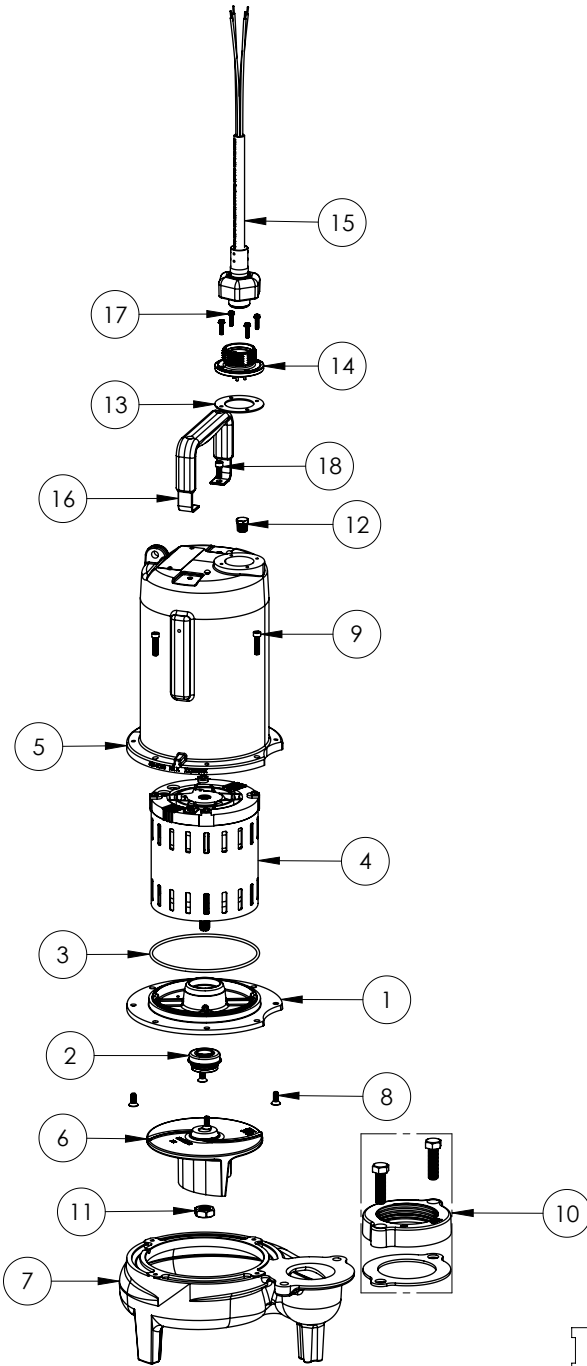

LE104M3-3 (B75)

LE104M3-3**LE104M3-3 (B75)**

#	PART #	DESCRIPTION	QTY	Note
1	537600R	MOTOR PLATE LE100 3PHASE	1	
2	5633000	3/4" UNITIZED SHAFT SEAL	1	[1]
3	5617000	O-RING	1	
4	5333000	MOTOR	1	[1]
5	531400R	MOTOR COVER	1	
6	K001487	51310A0 IMPELLER KIT, INCLUDES 5/8" JAM NUT	1	
7	531500R	VOLUTE HOUSING	1	
8	8018000	1/4-20 x 5/8 SLOTTED FLAT HEAD BOLT	4	
9	8091000	1/4-20 x 1 HEX SOCKET HEAD BOLT	4	
10	K001222	3" DISCHARGE KIT	1	
11	5887000	NUT, JAM, 5/8-18 HEX S.S.	1	
12	5071000	BRASS OIL PLUG	1	
13	5060000	CORD PLATE GASKET	1	
14	5629000	GRINDER CORDPLATE	1	
15	K001424	3PH POWER CORD 35FT	1	
16	3411200	HANDLE	1	
17	8064000	#8-32 x 5/8 HEX WASHER HEAD SCREW	4	
18	8103000	SCREW 1/4-20x5/8" HX SKT SS	2	

PART NOTES:

[1] - Part requires factory authorized service. Contact Liberty Pumps at 1-800-543-2550