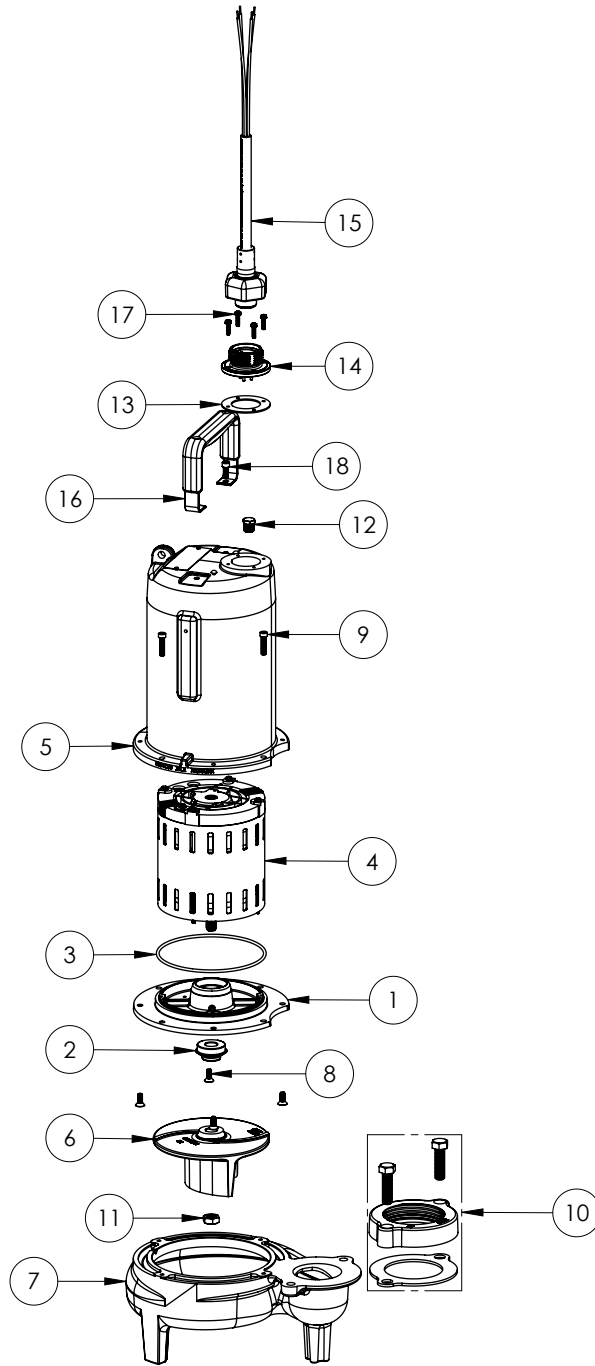

LE104M3-3 (B72)

LE104M3-3**LE104M3-3 (B72)**

#	PART #	DESCRIPTION	QTY	Note
1	53260BR	MOTOR SUPPORT PLATE	1	
2	5120000	5/8 INCH UNITIZED SHAFT SEAL	1	[1]
3	5617000	O-RING	1	
4	5333000	MOTOR	1	[1]
5	531400R	MOTOR COVER	1	
6	K001486	5131000 IMPELLER KIT, INCLUDES 1/2" JAM NUT	1	
7	531500R	VOLUTE HOUSING	1	
8	8018000	1/4-20 x 5/8 SLOTTED FLAT HEAD BOLT	4	
9	8091000	1/4-20 x 1 HEX SOCKET HEAD BOLT	4	
10	K001222	3" DISCHARGE KIT	1	
11	8046000	1/2-20 HEX STAINLESS STEEL JAM NUT	1	
12	5071000	BRASS OIL PLUG	1	
13	5060000	CORD PLATE GASKET	1	
14	5629000	GRINDER CORDPLATE	1	
15	K001424	3PH POWER CORD 35FT	1	
16	3411200	HANDLE	1	
17	8064000	#8-32 x 5/8 HEX WASHER HEAD SCREW	4	
18	8103000	SCREW 1/4-20x5/8" HX SKT SS	2	

PART NOTES:

[1] - Part requires factory authorized service. Contact Liberty Pumps at 1-800-543-2550