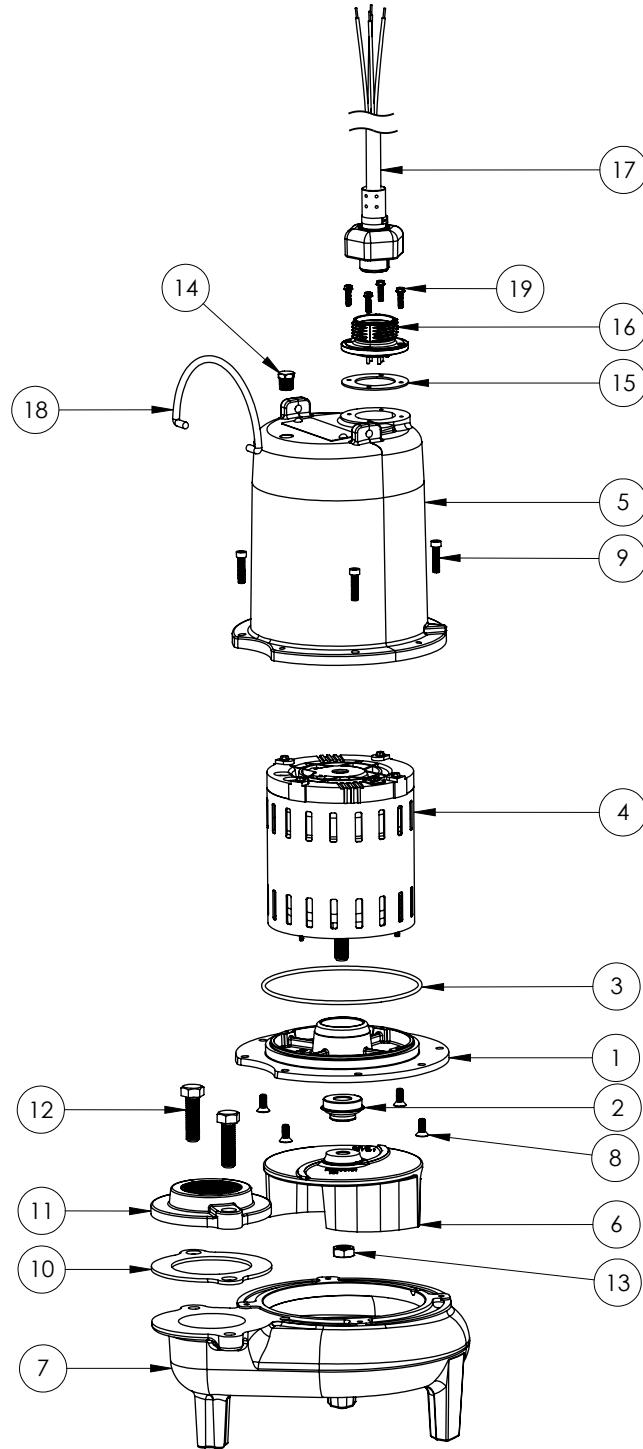

LE104M2-3 (B62)

LE104M2-3**LE104M2-3 (B62)**

#	PART #	DESCRIPTION	QTY	Note
1	53260BR	MOTOR SUPPORT PLATE	1	
2	5120000	5/8 INCH UNITIZED SHAFT SEAL	1	[1]
3	5617000	O-RING	1	
4	5333000	MOTOR	1	[1]
5	531400R	MOTOR COVER	1	
6	K001486	5131000 IMPELLER KIT, INCLUDES 1/2" JAM NUT	1	
7	531500R	VOLUTE HOUSING	1	
8	8018000	1/4-20 x 5/8 SLOTTED FLAT HEAD BOLT	4	
9	8091000	1/4-20 x 1 HEX SOCKET HEAD BOLT	4	
10	5129000	FLANGE GASKET, FITS 2" OR 3"	1	
11	K001221	2" DISCHARGE KIT	1	
12	8037000	1/2-13 x 1-3/4 STAINLESS STEEL BOLT	2	
13	8046000	1/2-20 HEX STAINLESS STEEL JAM NUT	1	
14	5071000	BRASS OIL PLUG	1	
15	5060000	CORD PLATE GASKET	1	
16	5629000	GRINDER CORDPLATE	1	
17	K001383	56310C0 35' CORD KIT	1	
18	K001095	STAINLESS STEEL HANDLE	1	
19	8064000	#8-32 x 5/8 HEX WASHER HEAD SCREW	4	

PART NOTES:

[1] - Part requires factory authorized service. Contact Liberty Pumps at 1-800-543-2550