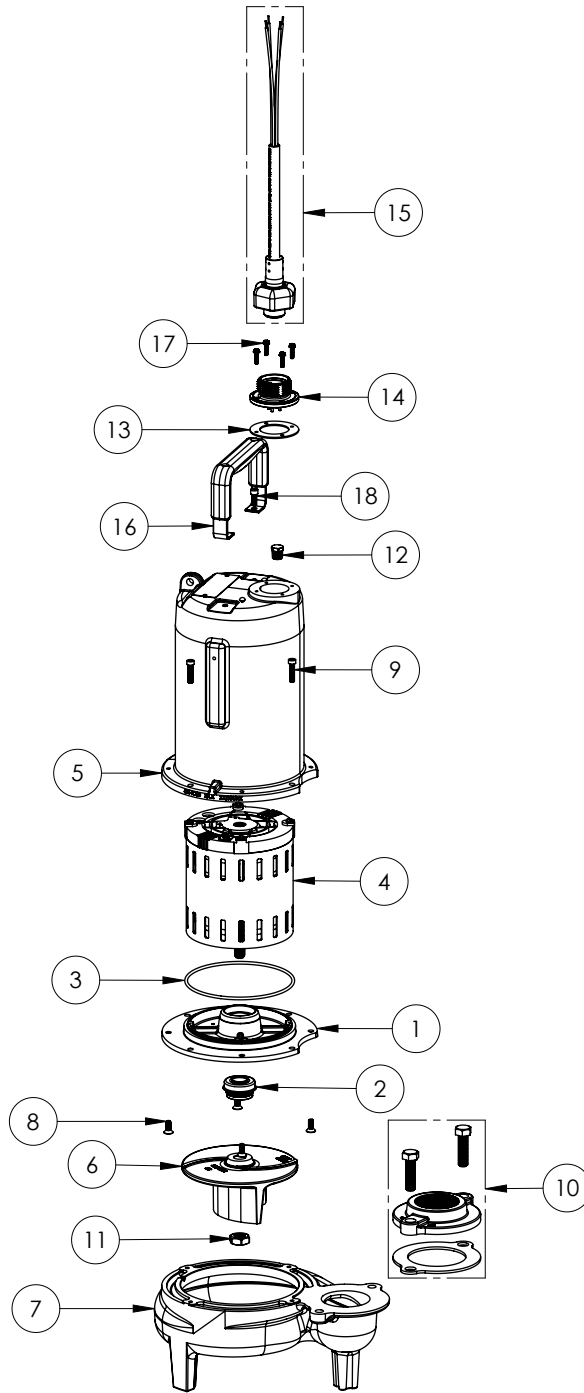

LE104M2-2 (B75)

**LE104M2-2****LE104M2-2 (B75)**

#	PART #	DESCRIPTION	QTY	Note
1	537600R	MOTOR PLATE LE100 3PHASE	1	
2	5633000	3/4" UNITIZED SHAFT SEAL	1	[1]
3	5617000	O-RING	1	
4	5333000	MOTOR	1	[1]
5	531400R	MOTOR COVER	1	
6	K001487	51310A0 IMPELLER KIT, INCLUDES 5/8" JAM NUT	1	
7	531500R	VOLUTE HOUSING	1	
8	8018000	1/4-20 x 5/8 SLOTTED FLAT HEAD BOLT	4	
9	8091000	1/4-20 x 1 HEX SOCKET HEAD BOLT	4	
10	K001221	2" DISCHARGE KIT	1	
11	5887000	NUT, JAM, 5/8-18 HEX S.S.	1	
12	5071000	BRASS OIL PLUG	1	
13	5060000	CORD PLATE GASKET	1	
14	5629000	GRINDER CORDPLATE	1	
15	K001357	POWER CORD, 25FT	1	
16	3411200	HANDLE	1	
17	8064000	#8-32 x 5/8 HEX WASHER HEAD SCREW	4	
18	8103000	SCREW 1/4-20x5/8" HX SKT SS	2	

**PART NOTES:**

[1] - Part requires factory authorized service. Contact Liberty Pumps at 1-800-543-2550