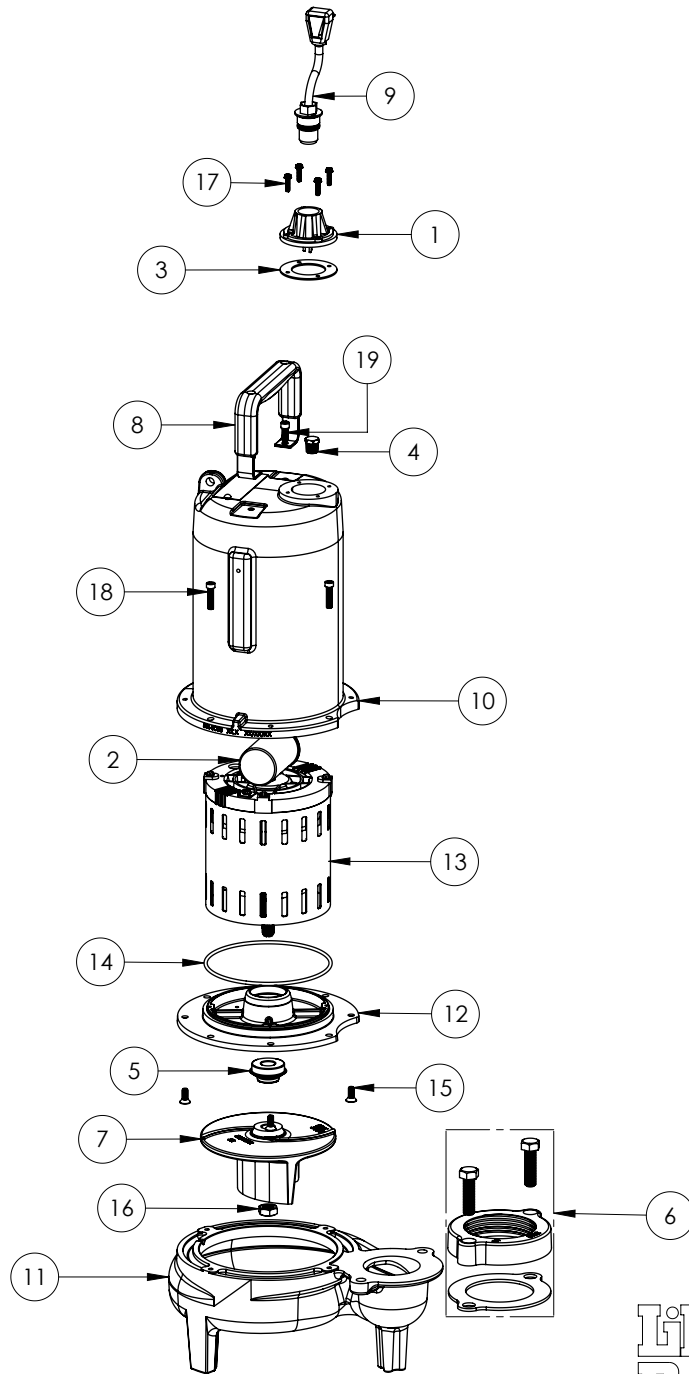

LE102M3 (B72)

LE102M3**LE102M3 (B72)**

#	PART #	DESCRIPTION	QTY	Note
1	5014000	CORD PLATE	1	
2	51190F0	CAPACITOR	1	
3	5060000	CORD PLATE GASKET	1	
4	50710A0	PIPE PLUG, 1/4" HEX HD BRASS NPTF	1	
5	5120000	5/8 INCH UNITIZED SHAFT SEAL	1	[1]
6	K001222	3" DISCHARGE KIT	1	
7	K001486	5131000 IMPELLER KIT, INCLUDES 1/2" JAM NUT	1	
8	3411200	HANDLE	1	
9	K001058	POWER CORD, 10FT. 230V	1	
10	531400R	MOTOR COVER	1	
11	531500R	VOLUTE HOUSING	1	
12	53260BR	MOTOR SUPPORT PLATE	1	
13	5332000	MOTOR	1	[1]
14	5617000	O-RING	1	
15	8018000	1/4-20 x 5/8 SLOTTED FLAT HEAD BOLT	4	
16	8046000	1/2-20 HEX STAINLESS STEEL JAM NUT	1	
17	8064000	#8-32 x 5/8 HEX WASHER HEAD SCREW	4	
18	8091000	1/4-20 x 1 HEX SOCKET HEAD BOLT	4	
19	8103000	SCREW 1/4-20x5/8" HX SKT SS	2	

PART NOTES:

[1] - Part requires factory authorized service. Contact Liberty Pumps at 1-800-543-2550