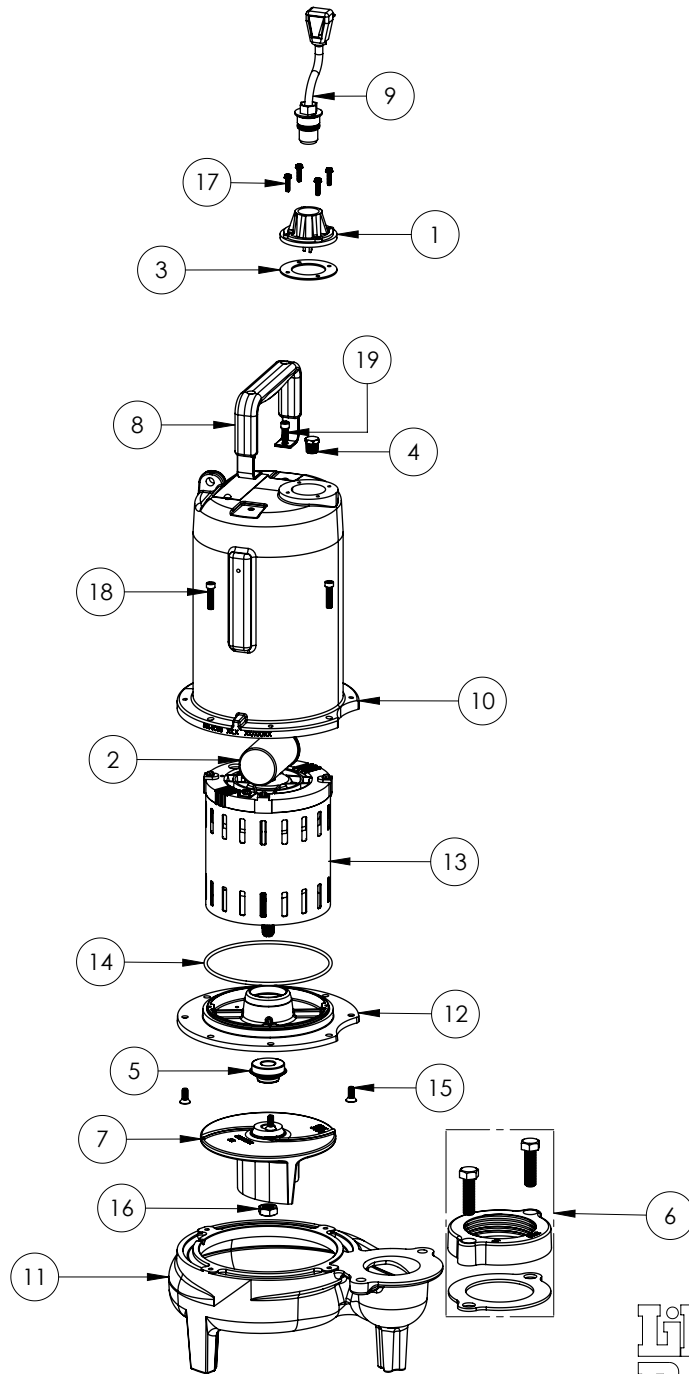

LE102M3

LE102M3 (B71)

LE102M3 (B71)

LE102M3 (B71).pdf

PAGE

LE102M3**LE102M3 (B71)**

#	PART #	DESCRIPTION	QTY	Note
1	5014000	CORD PLATE	1	
2	51190F0	CAPACITOR	1	
3	5060000	CORD PLATE GASKET	1	
4	5071000	BRASS OIL PLUG	1	
5	5120000	5/8 INCH UNITIZED SHAFT SEAL	1	[1]
6	K001222	3" DISCHARGE KIT	1	
7	K001486	5131000 IMPELLER KIT, INCLUDES 1/2" JAM NUT	1	
8	3411200	HANDLE	1	
9	K001058	POWER CORD, 10FT. 230V	1	
10	531400R	MOTOR COVER	1	
11	531500R	VOLUTE HOUSING	1	
12	53260AR	MOTOR PLATE	1	
13	5343200	MOTOR - B71	1	
14	5617000	O-RING	1	
15	8018000	1/4-20 x 5/8 SLOTTED FLAT HEAD BOLT	4	
16	8046000	1/2-20 HEX STAINLESS STEEL JAM NUT	1	
17	8064000	#8-32 x 5/8 HEX WASHER HEAD SCREW	4	
18	8091000	1/4-20 x 1 HEX SOCKET HEAD BOLT	4	
19	8103000	SCREW 1/4-20x5/8" HX SKT SS	2	

PART NOTES:

[1] - Part requires factory authorized service. Contact Liberty Pumps at 1-800-543-2550