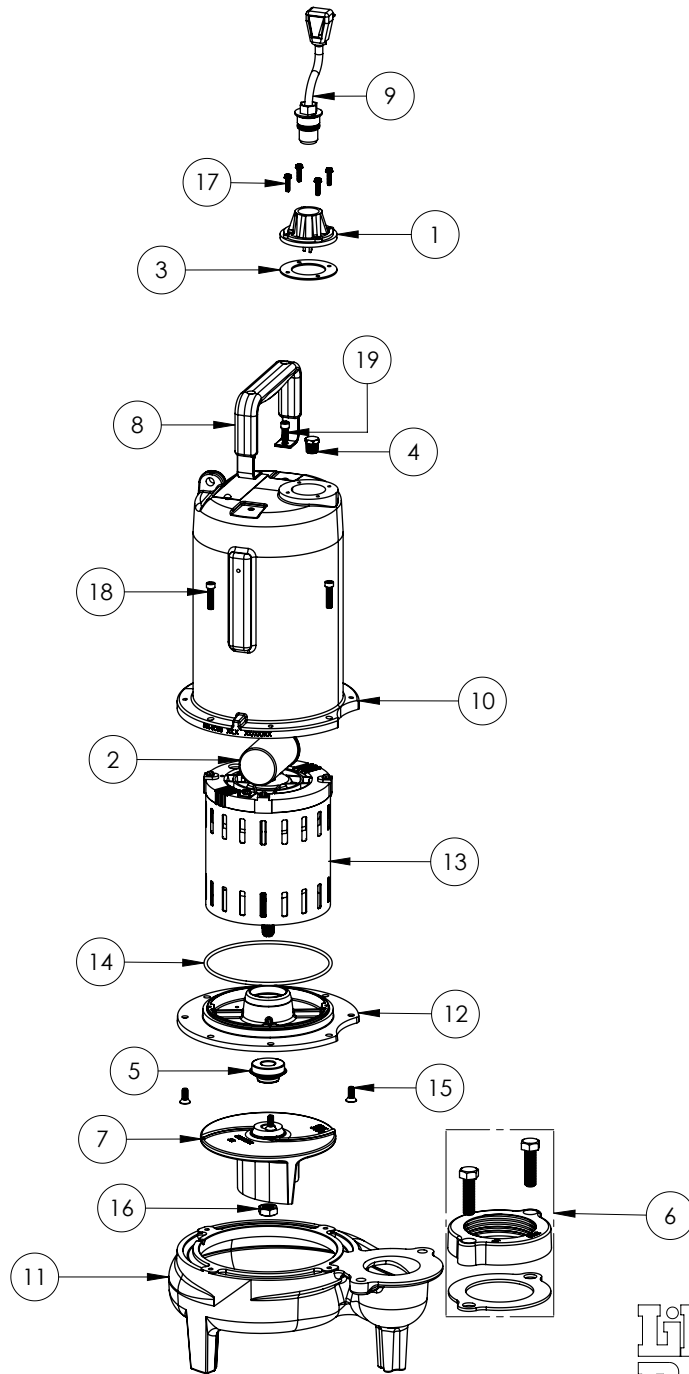

LE102M3

LE102M3 (B62)

Liberty  
Pumps

**LE102M3****LE102M3 (B62)**

| #  | PART #  | DESCRIPTION                                 | QTY | Note |
|----|---------|---------------------------------------------|-----|------|
| 1  | 5014000 | CORD PLATE                                  | 1   |      |
| 2  | 51190F0 | CAPACITOR                                   | 1   |      |
| 3  | 5060000 | CORD PLATE GASKET                           | 1   |      |
| 4  | 50710A0 | PIPE PLUG, 1/4" HEX HD BRASS NPTF           | 1   |      |
| 5  | 5120000 | 5/8 INCH UNITIZED SHAFT SEAL                | 1   | [1]  |
| 6  | K001222 | 3" DISCHARGE KIT                            | 1   |      |
| 7  | K001486 | 5131000 IMPELLER KIT, INCLUDES 1/2" JAM NUT | 1   |      |
| 8  | 3411200 | HANDLE                                      | 1   |      |
| 9  | K001058 | POWER CORD, 10FT. 230V                      | 1   |      |
| 10 | 531400R | MOTOR COVER                                 | 1   |      |
| 11 | 531500R | VOLUTE HOUSING                              | 1   |      |
| 12 | 53260BR | MOTOR SUPPORT PLATE                         | 1   |      |
| 13 | 5332000 | MOTOR                                       | 1   | [1]  |
| 14 | 5617000 | O-RING                                      | 1   |      |
| 15 | 8018000 | 1/4-20 x 5/8 SLOTTED FLAT HEAD BOLT         | 4   |      |
| 16 | 8046000 | 1/2-20 HEX STAINLESS STEEL JAM NUT          | 1   |      |
| 17 | 8064000 | #8-32 x 5/8 HEX WASHER HEAD SCREW           | 4   |      |
| 18 | 8091000 | 1/4-20 x 1 HEX SOCKET HEAD BOLT             | 4   |      |
| 19 | 8103000 | SCREW 1/4-20x5/8" HX SKT SS                 | 2   |      |

**PART NOTES:**

[1] - Part requires factory authorized service. Contact Liberty Pumps at 1-800-543-2550