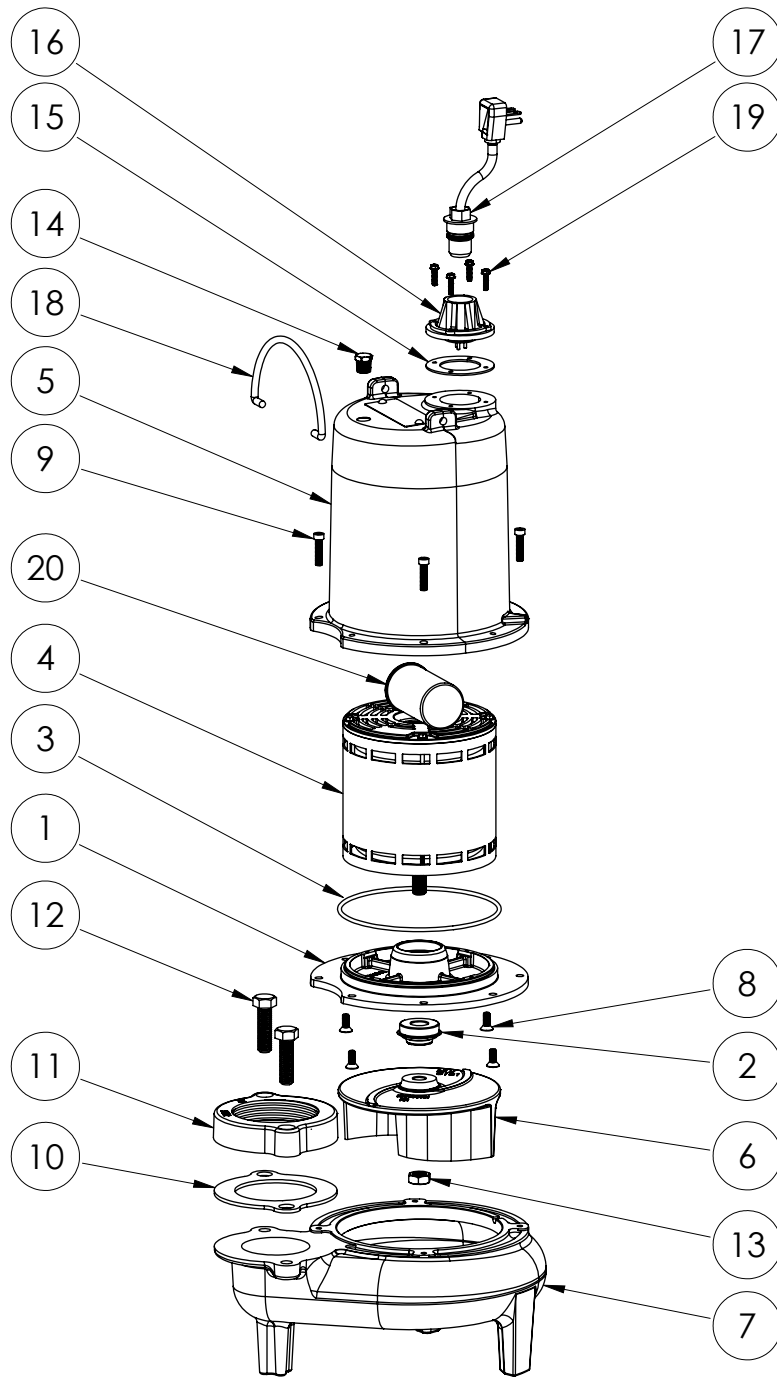

LE102M3 (B61)

LE102M3B61

LE102M3**LE102M3 (B61)**

#	PART #	DESCRIPTION	QTY	Note
1	532600R	MOTOR SUPPORT PLATE	1	
2	5120000	5/8 INCH UNITIZED SHAFT SEAL	1	[1]
3	5617000	O-RING	1	
4	5343000	MOTOR	1	
5	531400R	MOTOR COVER	1	
6	K001486	5131000 IMPELLER KIT, INCLUDES 1/2" JAM NUT	1	
7	531500R	VOLUTE HOUSING	1	
8	8018000	1/4-20 x 5/8 SLOTTED FLAT HEAD BOLT	4	
9	8091000	1/4-20 x 1 HEX SOCKET HEAD BOLT	4	
10	5129000	FLANGE GASKET, FITS 2" OR 3"	1	
11	K001222	3" DISCHARGE KIT	1	
12	8037000	1/2-13 x 1-3/4 STAINLESS STEEL BOLT	2	
13	8046000	1/2-20 HEX STAINLESS STEEL JAM NUT	1	
14	5071000	BRASS OIL PLUG	1	
15	5060000	CORD PLATE GASKET	1	
16	5014000	CORD PLATE	1	
17	K001058	POWER CORD, 10FT. 230V	1	
18	K001095	STAINLESS STEEL HANDLE	1	
19	8064000	#8-32 x 5/8 HEX WASHER HEAD SCREW	4	
20	51190F0	CAPACITOR	1	

PART NOTES:

[1] - Part requires factory authorized service. Contact Liberty Pumps at 1-800-543-2550