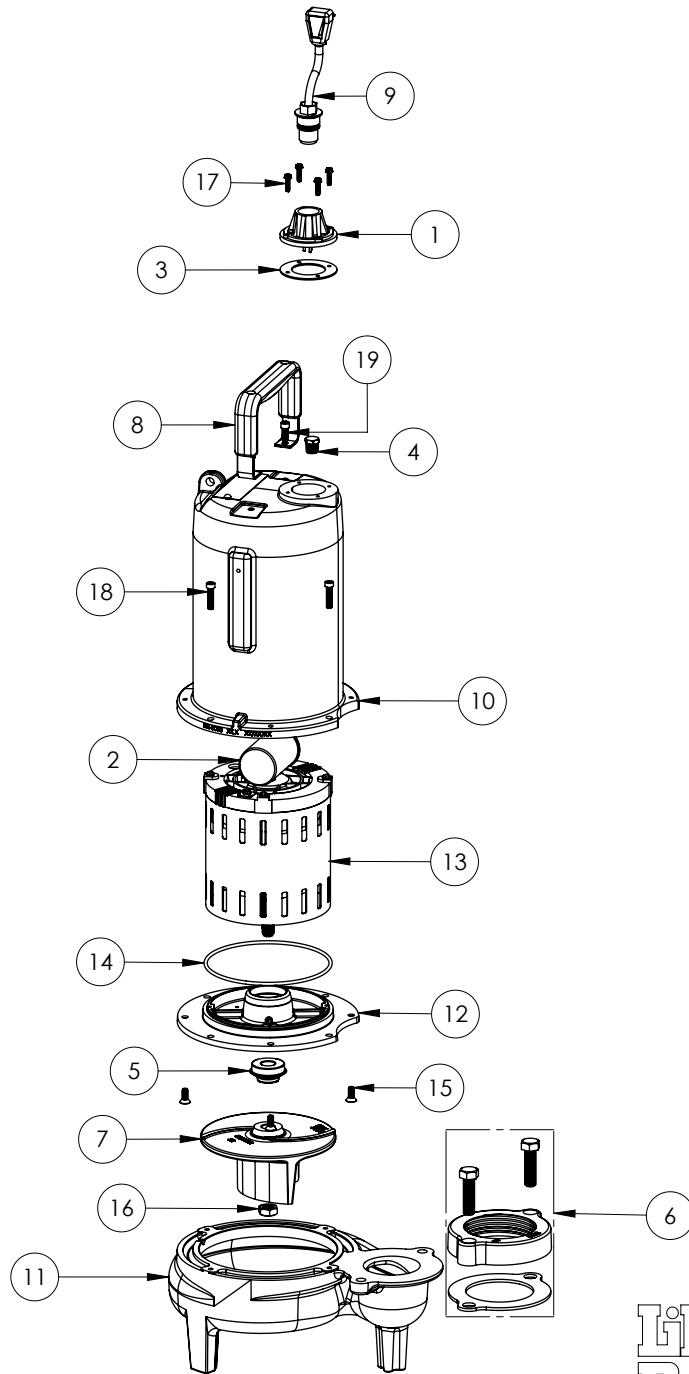

LE102M3-3 (B71)

**LE102M3-3****LE102M3-3 (B71)**

#	PART #	DESCRIPTION	QTY	Note
1	K001216	5619000, CORDPLATE	4	
2	51190F0	CAPACITOR	1	
3	5060000	CORD PLATE GASKET	1	
4	5071000	BRASS OIL PLUG	1	
5	5120000	5/8 INCH UNITIZED SHAFT SEAL	1	[1]
6	K001222	3" DISCHARGE KIT	1	
7	K001486	5131000 IMPELLER KIT, INCLUDES 1/2" JAM NUT	1	
8	K001095	STAINLESS STEEL HANDLE	1	
9	K001356	POWER CORD, 35FT.	1	
10	531400R	MOTOR COVER	1	
11	531500R	VOLUTE HOUSING	1	
12	53260AR	MOTOR PLATE	1	
13	5343200	MOTOR - B71	1	
14	5617000	O-RING	1	
15	8018000	1/4-20 x 5/8 SLOTTED FLAT HEAD BOLT	4	
16	8046000	1/2-20 HEX STAINLESS STEEL JAM NUT	1	
17	8064000	#8-32 x 5/8 HEX WASHER HEAD SCREW	4	
18	8091000	1/4-20 x 1 HEX SOCKET HEAD BOLT	4	
19	8103000	SCREW 1/4-20x5/8" HX SKT SS	2	

**PART NOTES:**

[1] - Part requires factory authorized service. Contact Liberty Pumps at 1-800-543-2550