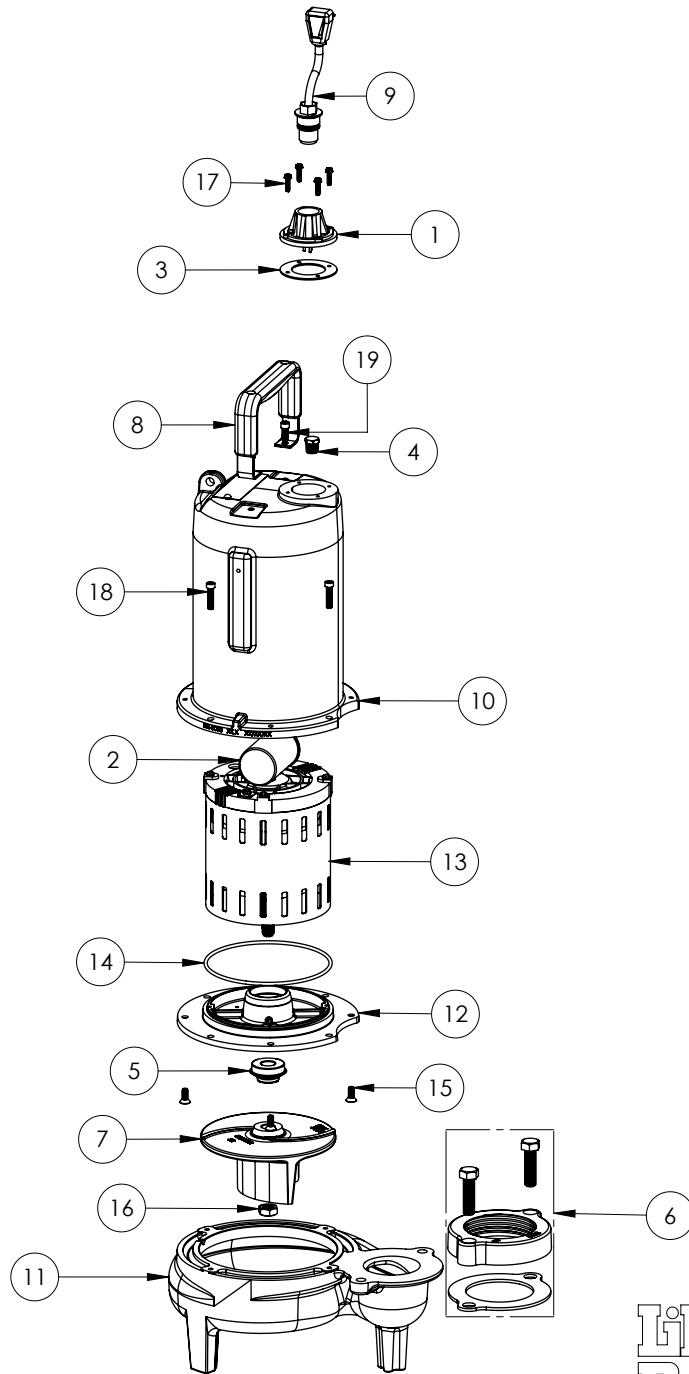

LE102M3-2 (B72)

**LE102M3-2****LE102M3-2 (B72)**

#	PART #	DESCRIPTION	QTY	Note
1	5014000	CORD PLATE	1	
2	51190F0	CAPACITOR	1	
3	5060000	CORD PLATE GASKET	1	
4	50710A0	PIPE PLUG, 1/4" HEX HD BRASS NPTF	1	
5	5120000	5/8 INCH UNITIZED SHAFT SEAL	1	[1]
6	K001222	3" DISCHARGE KIT	1	
7	K001486	5131000 IMPELLER KIT, INCLUDES 1/2" JAM NUT	1	
8	3411200	HANDLE	1	
9	K001059	POWER CORD, 230V, 25 FOOT CORD	1	
10	531400R	MOTOR COVER	1	
11	531500R	VOLUTE HOUSING	1	
12	53260BR	MOTOR SUPPORT PLATE	1	
13	5332000	MOTOR	1	[1]
14	5617000	O-RING	1	
15	8018000	1/4-20 x 5/8 SLOTTED FLAT HEAD BOLT	4	
16	8046000	1/2-20 HEX STAINLESS STEEL JAM NUT	1	
17	8064000	#8-32 x 5/8 HEX WASHER HEAD SCREW	4	
18	8091000	1/4-20 x 1 HEX SOCKET HEAD BOLT	4	
19	8103000	SCREW 1/4-20x5/8" HX SKT SS	2	

**PART NOTES:**

[1] - Part requires factory authorized service. Contact Liberty Pumps at 1-800-543-2550