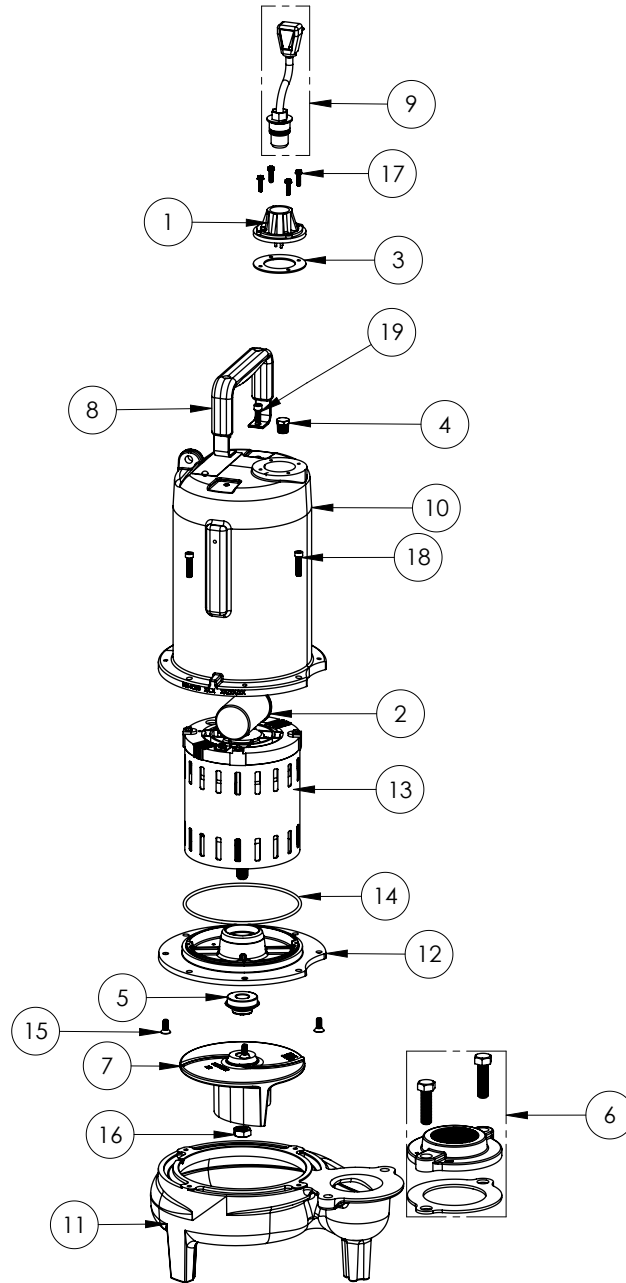

LE102M2 (B72)

**LE102M2****LE102M2 (B72)**

#	PART #	DESCRIPTION	QTY	Note
1	5014000	CORD PLATE	1	
2	51190F0	CAPACITOR	1	
3	5060000	CORD PLATE GASKET	1	
4	50710A0	PIPE PLUG, 1/4" HEX HD BRASS NPTF	1	
5	5120000	5/8 INCH UNITIZED SHAFT SEAL	1	[1]
6	K001221	2" DISCHARGE KIT	1	
7	K001486	5131000 IMPELLER KIT, INCLUDES 1/2" JAM NUT	1	
8	3411200	HANDLE	1	
9	K001058	POWER CORD, 10FT. 230V	1	
10	531400R	MOTOR COVER	1	
11	531500R	VOLUTE HOUSING	1	
12	53260BR	MOTOR SUPPORT PLATE	1	
13	5332000	MOTOR	1	[1]
14	5617000	O-RING	1	
15	8018000	1/4-20 x 5/8 SLOTTED FLAT HEAD BOLT	4	
16	8046000	1/2-20 HEX STAINLESS STEEL JAM NUT	1	
17	8064000	#8-32 x 5/8 HEX WASHER HEAD SCREW	4	
18	8091000	1/4-20 x 1 HEX SOCKET HEAD BOLT	4	
19	8103000	SCREW 1/4-20x5/8" HX SKT SS	2	

**PART NOTES:**

[1] - Part requires factory authorized service. Contact Liberty Pumps at 1-800-543-2550