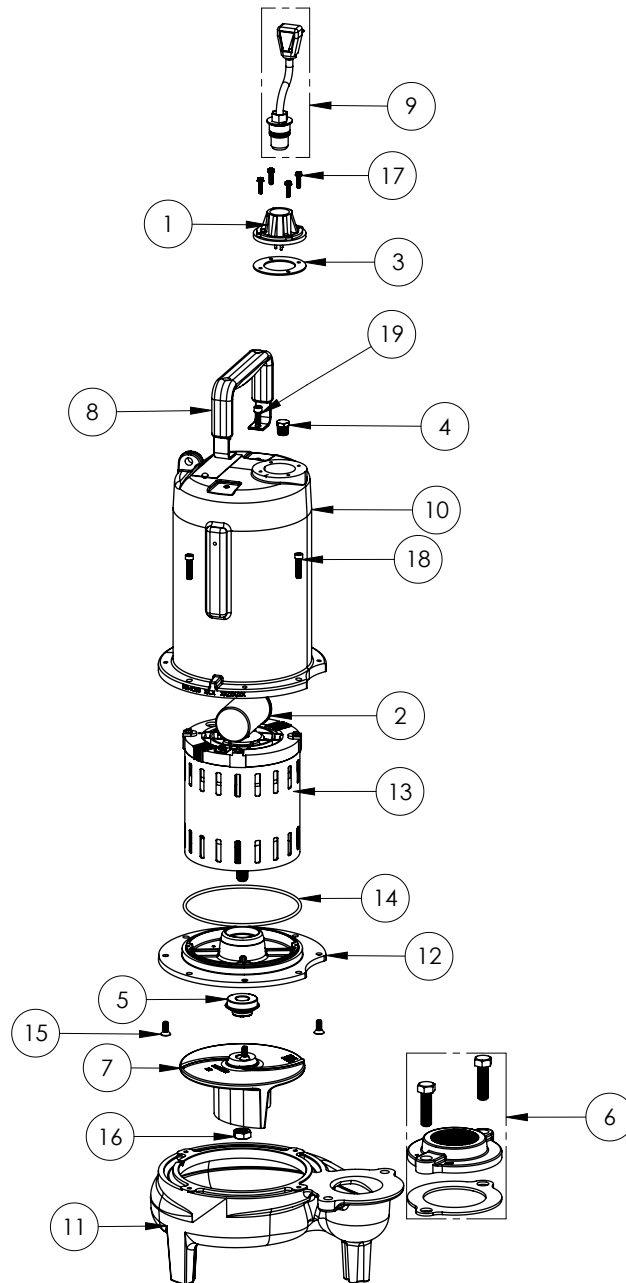

LE102M2 (B71)

LE102M2**LE102M2 (B71)**

#	PART #	DESCRIPTION	QTY	Note
1	5014000	CORD PLATE	1	
2	51190F0	CAPACITOR	1	
3	5060000	CORD PLATE GASKET	1	
4	5071000	BRASS OIL PLUG	1	
5	5120000	5/8 INCH UNITIZED SHAFT SEAL	1	[1]
6	K001221	2" DISCHARGE KIT	1	
7	K001486	5131000 IMPELLER KIT, INCLUDES 1/2" JAM NUT	1	
8	3411200	HANDLE	1	
9	K001058	POWER CORD, 10FT. 230V	1	
10	531400R	MOTOR COVER	1	
11	531500R	VOLUTE HOUSING	1	
12	53260AR	MOTOR PLATE	1	
13	5343200	MOTOR - B71	1	
14	5617000	O-RING	1	
15	8018000	1/4-20 x 5/8 SLOTTED FLAT HEAD BOLT	4	
16	8046000	1/2-20 HEX STAINLESS STEEL JAM NUT	1	
17	8064000	#8-32 x 5/8 HEX WASHER HEAD SCREW	4	
18	8091000	1/4-20 x 1 HEX SOCKET HEAD BOLT	4	
19	8103000	SCREW 1/4-20x5/8" HX SKT SS	2	

PART NOTES:

[1] - Part requires factory authorized service. Contact Liberty Pumps at 1-800-543-2550