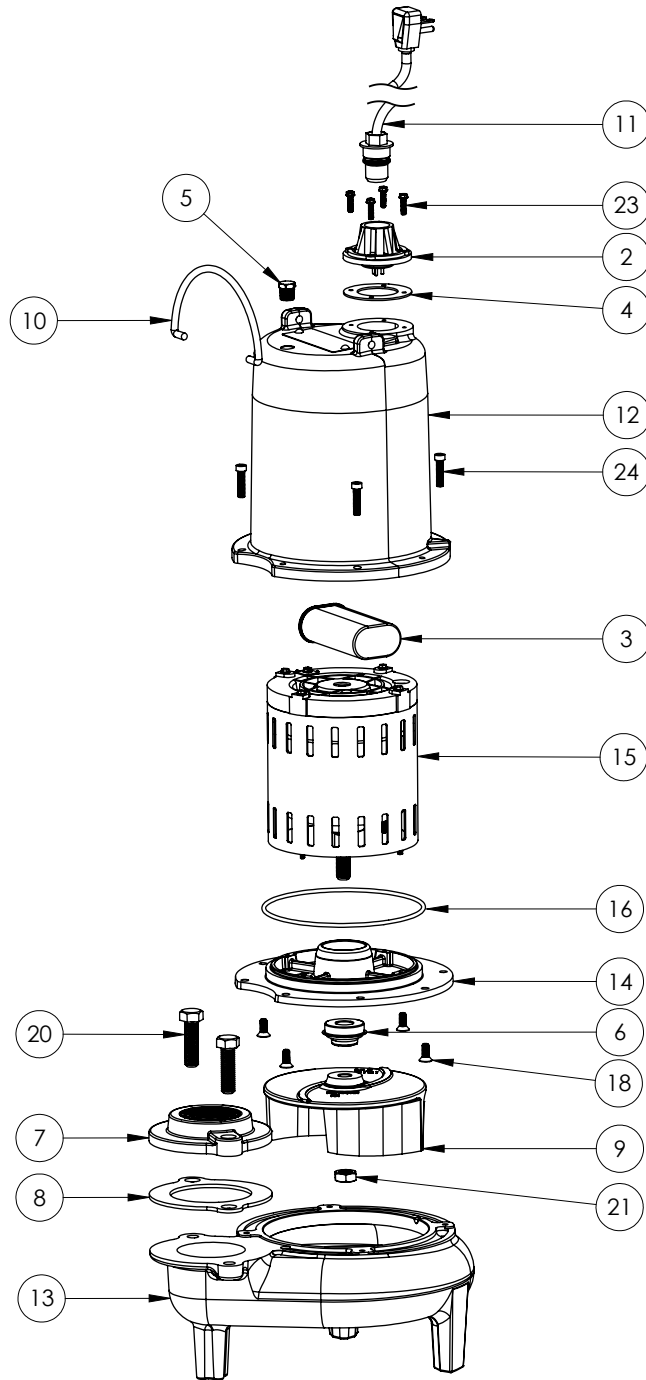

LE102M2

LE102M2 (B62)

LE102M2**LE102M2 (B62)**

#	PART #	DESCRIPTION	QTY	Note
2	5014000	CORD PLATE	1	
3	51190F0	CAPACITOR	1	
4	5060000	CORD PLATE GASKET	1	
5	5071000	BRASS OIL PLUG	1	
6	5120000	5/8 INCH UNITIZED SHAFT SEAL	1	[1]
7	K001221	2" DISCHARGE KIT	1	
8	5129000	FLANGE GASKET, FITS 2" OR 3"	1	
9	K001486	5131000 IMPELLER KIT, INCLUDES 1/2" JAM NUT	1	
10	K001095	STAINLESS STEEL HANDLE	1	
11	K001058	POWER CORD, 10FT. 230V	1	
12	531400R	MOTOR COVER	1	
13	531500R	VOLUTE HOUSING	1	
14	53260B0	MOTOR PLATE	1	[1]
15	5332000	MOTOR	1	[1]
16	5617000	O-RING	1	
18	8018000	1/4-20 x 5/8 SLOTTED FLAT HEAD BOLT	4	
20	8037000	1/2-13 x 1-3/4 STAINLESS STEEL BOLT	2	
21	8046000	1/2-20 HEX STAINLESS STEEL JAM NUT	1	
23	8064000	#8-32 x 5/8 HEX WASHER HEAD SCREW	4	
24	8091000	1/4-20 x 1 HEX SOCKET HEAD BOLT	4	

PART NOTES:

[1] - Part requires factory authorized service. Contact Liberty Pumps at 1-800-543-2550