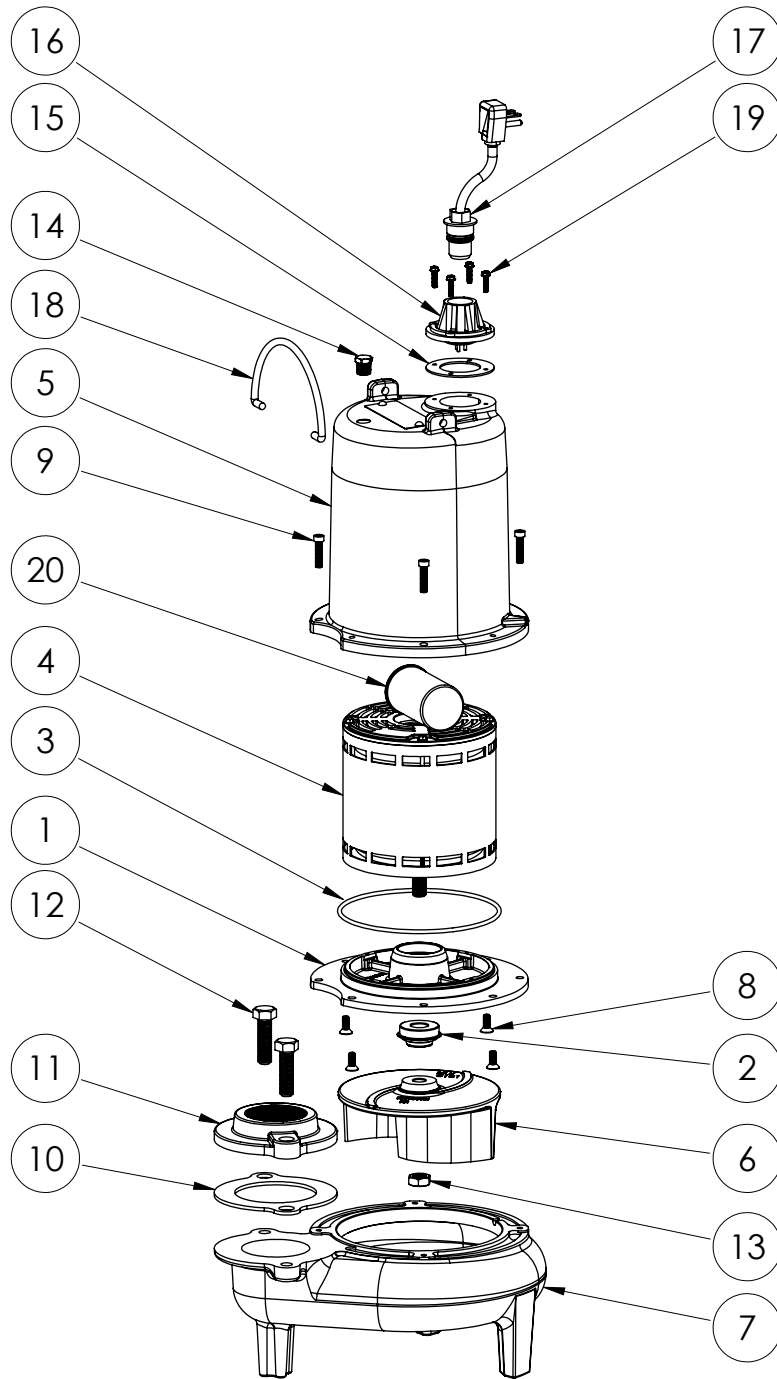

LE102M2

LE102M2 (B61)

LE102M2B61

LE102M2**LE102M2 (B61)**

#	PART #	DESCRIPTION	QTY	Note
1	532600R	MOTOR SUPPORT PLATE	1	
2	5120000	5/8 INCH UNITIZED SHAFT SEAL	1	[1]
3	5617000	O-RING	1	
4	5343000	MOTOR	1	
5	531400R	MOTOR COVER	1	
6	K001486	5131000 IMPELLER KIT, INCLUDES 1/2" JAM NUT	1	
7	531500R	VOLUTE HOUSING	1	
8	8018000	1/4-20 x 5/8 SLOTTED FLAT HEAD BOLT	4	
9	8091000	1/4-20 x 1 HEX SOCKET HEAD BOLT	4	
10	5129000	FLANGE GASKET, FITS 2" OR 3"	1	
11	K001221	2" DISCHARGE KIT	1	
12	8037000	1/2-13 x 1-3/4 STAINLESS STEEL BOLT	2	
13	8046000	1/2-20 HEX STAINLESS STEEL JAM NUT	1	
14	5071000	BRASS OIL PLUG	1	
15	5060000	CORD PLATE GASKET	1	
16	5014000	CORD PLATE	1	
17	K001058	POWER CORD, 10FT. 230V	1	
18	K001095	STAINLESS STEEL HANDLE	1	
19	8064000	#8-32 x 5/8 HEX WASHER HEAD SCREW	4	
20	51190F0	CAPACITOR	1	

PART NOTES:

[1] - Part requires factory authorized service. Contact Liberty Pumps at 1-800-543-2550