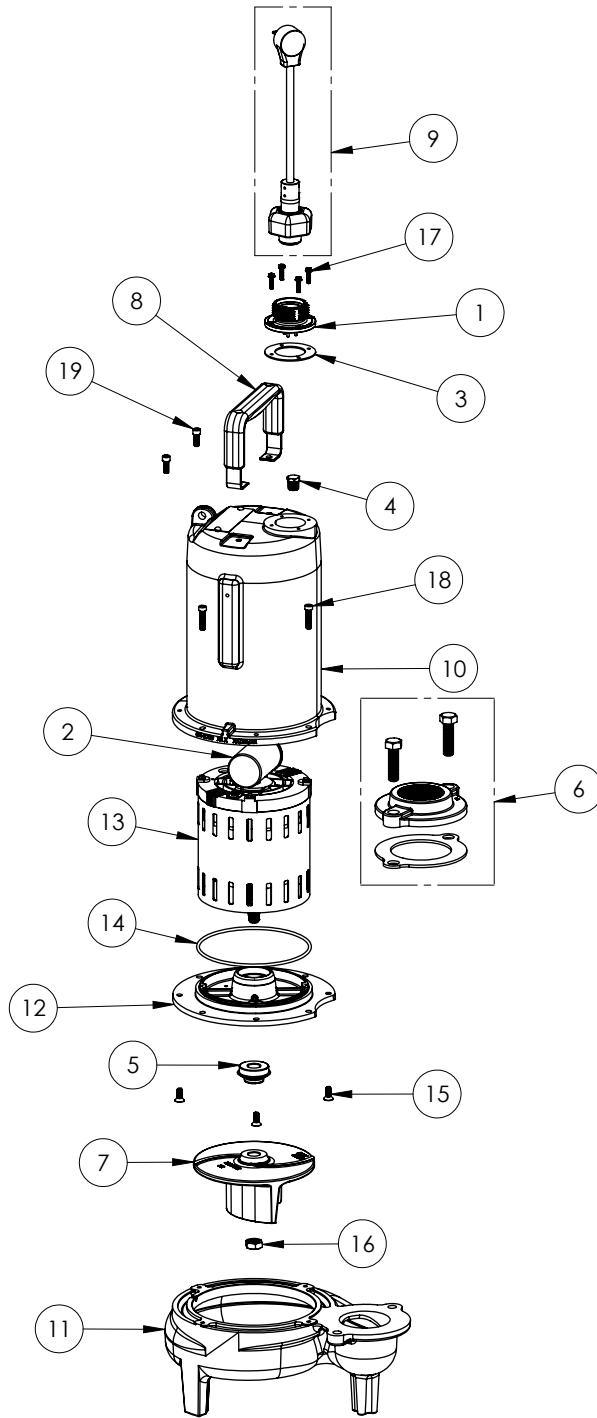

LE102M2-3 (B72)

**LE102M2-3****LE102M2-3 (B72)**

#	PART #	DESCRIPTION	QTY	Note
1	K001216	5619000, CORDPLATE	1	
2	51190F0	CAPACITOR	1	
3	5060000	CORD PLATE GASKET	1	
4	50710A0	PIPE PLUG, 1/4" HEX HD BRASS NPTF	1	
5	5120000	5/8 INCH UNITIZED SHAFT SEAL	1	[1]
6	K001221	2" DISCHARGE KIT	1	
7	K001486	5131000 IMPELLER KIT, INCLUDES 1/2" JAM NUT	1	
8	3411200	HANDLE	1	
9	K001356	POWER CORD, 35FT.	1	
11	531500R	VOLUTE HOUSING	1	
10	531400R	MOTOR COVER	1	
12	53260BR	MOTOR SUPPORT PLATE	1	
13	5332000	MOTOR	1	[1]
14	5617000	O-RING	1	
15	8018000	1/4-20 x 5/8 SLOTTED FLAT HEAD BOLT	4	
16	8046000	1/2-20 HEX STAINLESS STEEL JAM NUT	1	
17	8064000	#8-32 x 5/8 HEX WASHER HEAD SCREW	4	
18	8091000	1/4-20 x 1 HEX SOCKET HEAD BOLT	4	
19	8103000	SCREW 1/4-20x5/8" HX SKT SS	2	

**PART NOTES:**

[1] - Part requires factory authorized service. Contact Liberty Pumps at 1-800-543-2550