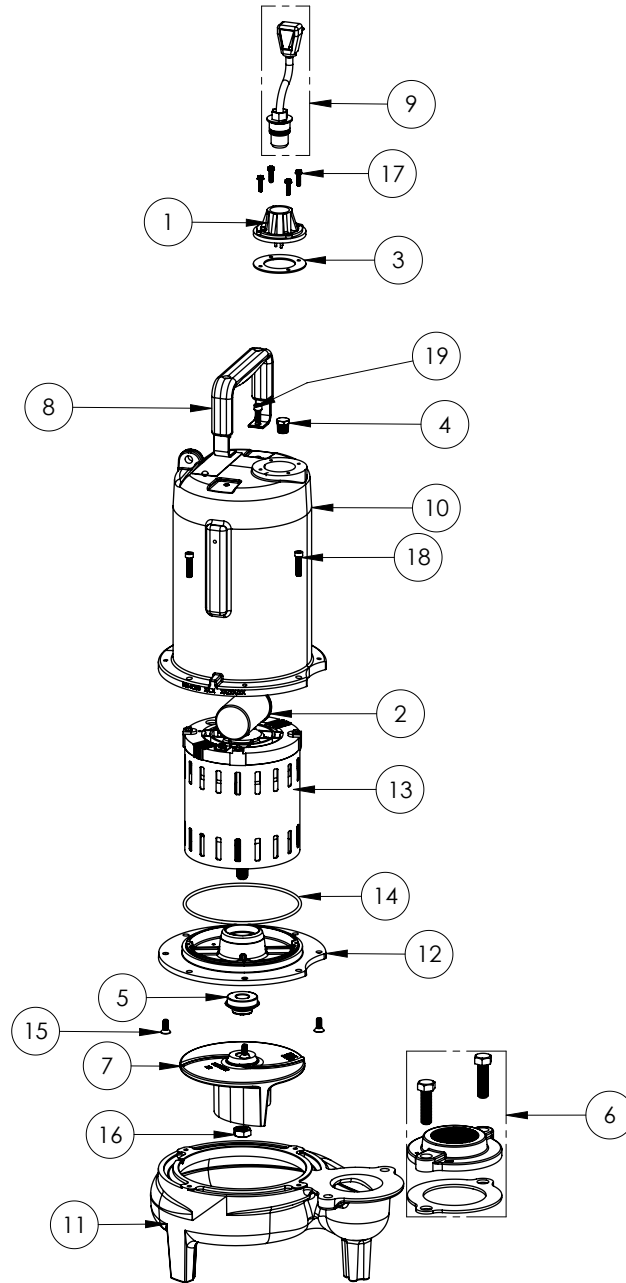

LE102M2-2 (B72)

LE102M2-2**LE102M2-2 (B72)**

#	PART #	DESCRIPTION	QTY	Note
1	5014000	CORD PLATE	1	
2	51190F0	CAPACITOR	1	
3	5060000	CORD PLATE GASKET	1	
4	50710A0	PIPE PLUG, 1/4" HEX HD BRASS NPTF	1	
5	5120000	5/8 INCH UNITIZED SHAFT SEAL	1	[1]
6	K001221	2" DISCHARGE KIT	1	
7	K001486	5131000 IMPELLER KIT, INCLUDES 1/2" JAM NUT	1	
8	3411200	HANDLE	1	
9	K001059	POWER CORD, 230V, 25 FOOT CORD	1	
10	531400R	MOTOR COVER	1	
11	531500R	VOLUTE HOUSING	1	
12	53260B0	MOTOR PLATE	1	[1]
13	5332000	MOTOR	1	[1]
14	5617000	O-RING	1	
15	8018000	1/4-20 x 5/8 SLOTTED FLAT HEAD BOLT	4	
16	8046000	1/2-20 HEX STAINLESS STEEL JAM NUT	1	
17	8064000	#8-32 x 5/8 HEX WASHER HEAD SCREW	4	
18	8091000	1/4-20 x 1 HEX SOCKET HEAD BOLT	4	
19	8103000	SCREW 1/4-20x5/8" HX SKT SS	1	

PART NOTES:

[1] - Part requires factory authorized service. Contact Liberty Pumps at 1-800-543-2550