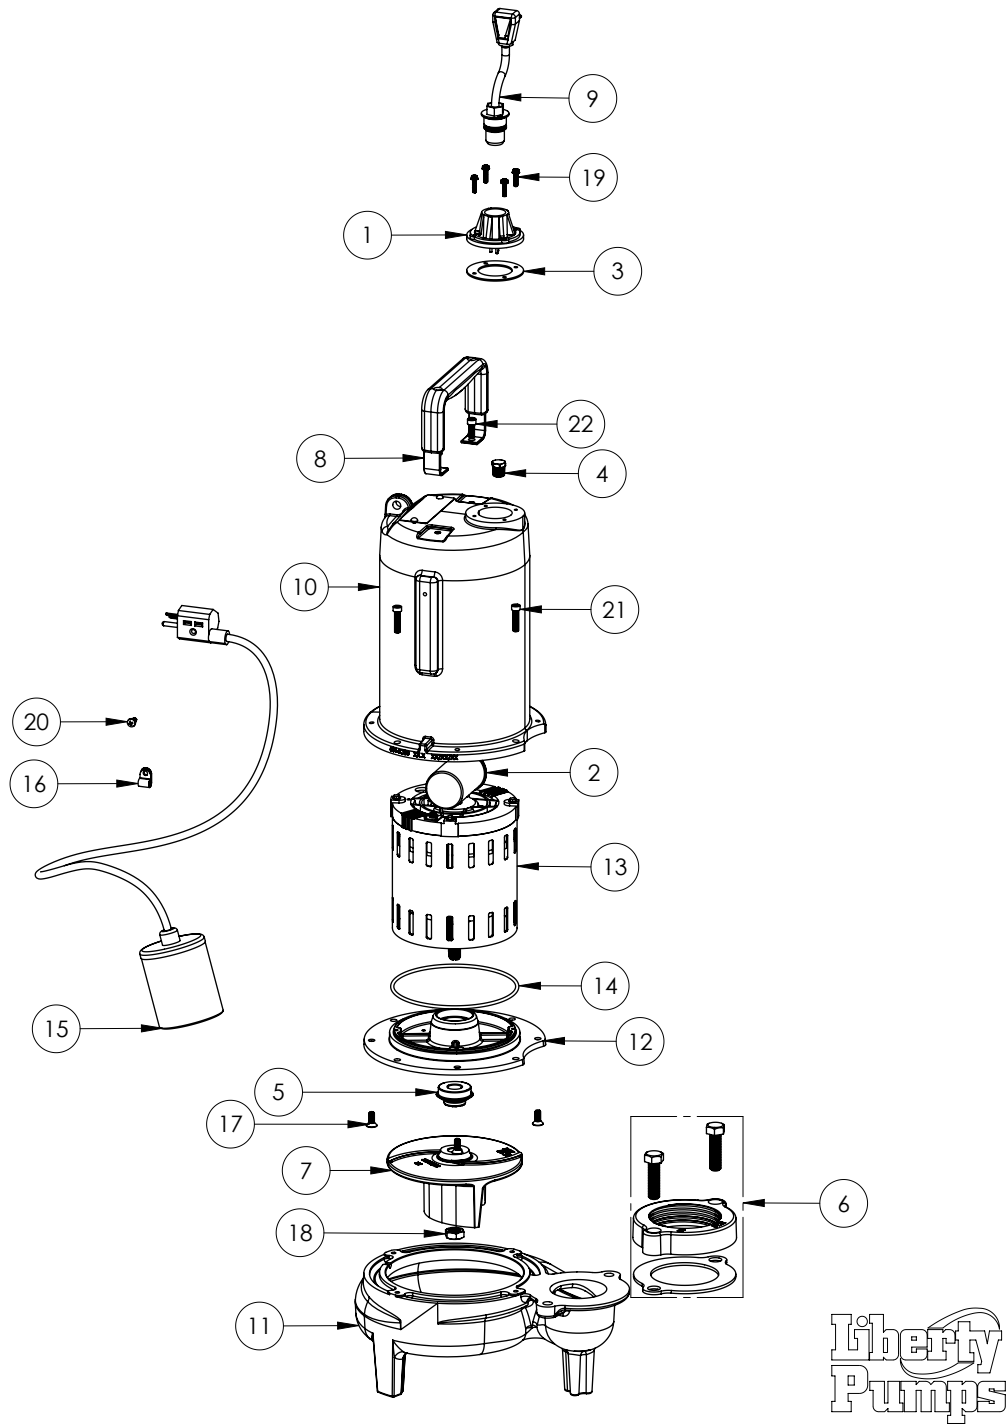

LE102A3 (B71)

**LE102A3****LE102A3 (B71)**

#	PART #	DESCRIPTION	QTY	Note
1	5014000	CORD PLATE	1	
2	51190F0	CAPACITOR	1	
3	5060000	CORD PLATE GASKET	1	
4	5071000	BRASS OIL PLUG	1	
5	5120000	5/8 INCH UNITIZED SHAFT SEAL	1	[1]
6	K001222	3" DISCHARGE KIT	1	
7	K001486	5131000 IMPELLER KIT, INCLUDES 1/2" JAM NUT	1	
8	3411200	HANDLE	1	
9	K001058	POWER CORD, 10FT. 230V	1	
10	531400R	MOTOR COVER	1	
11	531500R	VOLUTE HOUSING	1	
12	53260AR	MOTOR PLATE	1	
13	5343200	MOTOR - B71	1	
14	5617000	O-RING	1	
15	K001019	61140A0 PUMP SWITCH, 10' 230V, INCLUDES MOUNTING HARDWARE	1	
16	8014000	CABLE CLAMP	1	
17	8018000	1/4-20 x 5/8 SLOTTED FLAT HEAD BOLT	4	
18	8046000	1/2-20 HEX STAINLESS STEEL JAM NUT	1	
19	8064000	#8-32 x 5/8 HEX WASHER HEAD SCREW	4	
20	8082000	#10-24 x 3/8 EPOXY LOCK SCREW	1	
21	8091000	1/4-20 x 1 HEX SOCKET HEAD BOLT	4	
22	8103000	SCREW 1/4-20x5/8" HX SKT SS	1	

**PART NOTES:**

[1] - Part requires factory authorized service. Contact Liberty Pumps at 1-800-543-2550