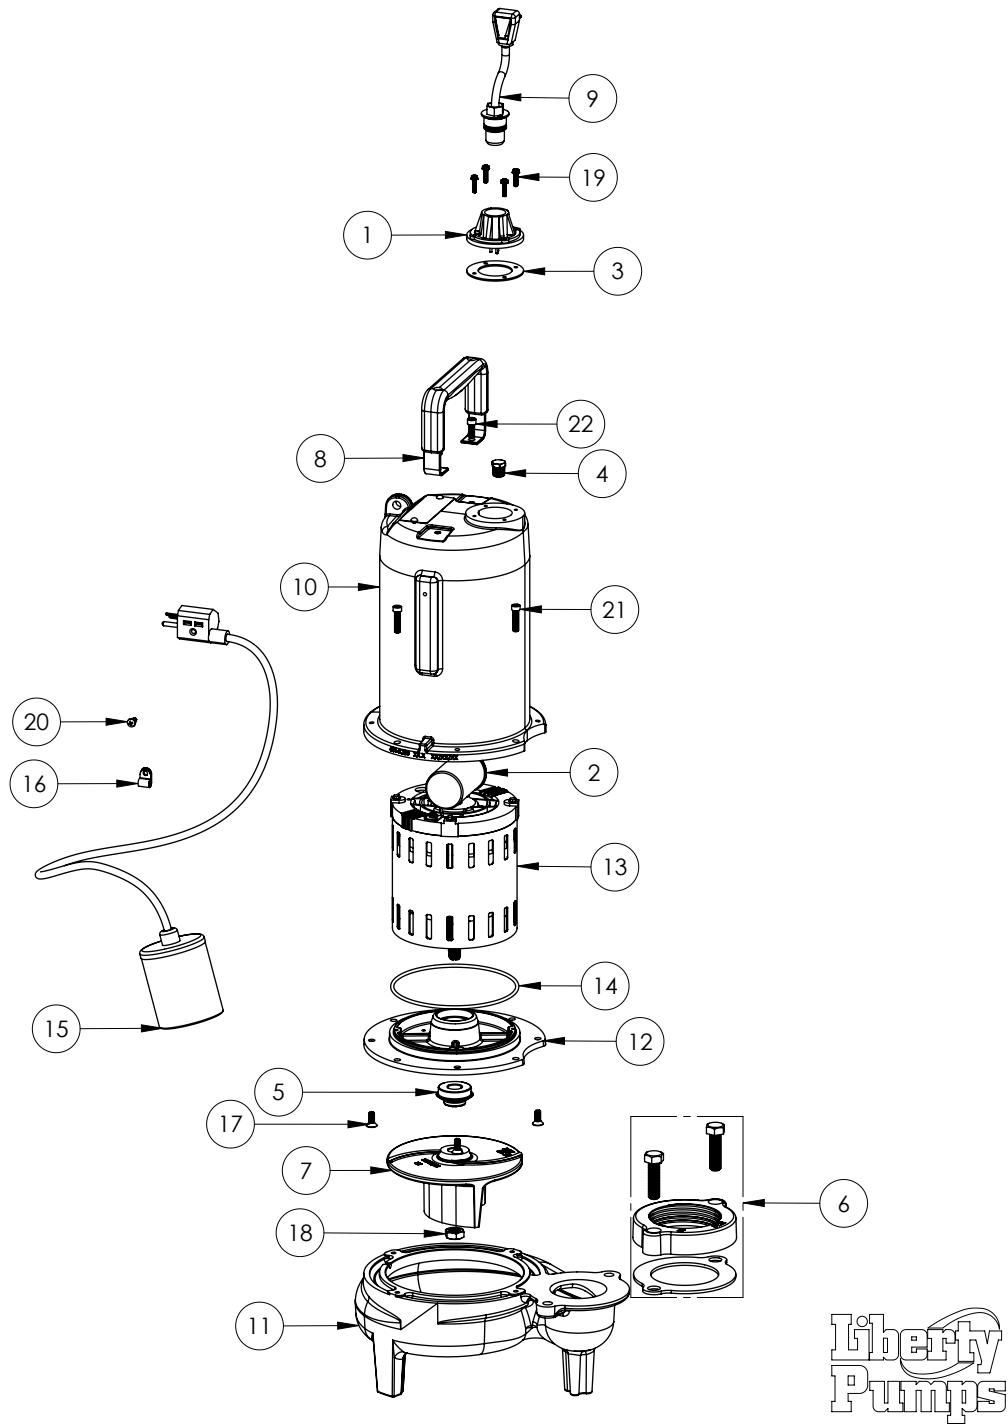

LE102A3-2 (B72)

LE102A3-2

LE102A3-2 (B72)

#	PART #	DESCRIPTION	QTY	Note
1	5014000	CORD PLATE	1	
2	51190F0	CAPACITOR	1	
3	5060000	CORD PLATE GASKET	1	
4	50710A0	PIPE PLUG, 1/4" HEX HD BRASS NPTF	1	
5	5120000	5/8 INCH UNITIZED SHAFT SEAL	1	[1]
6	K001222	3" DISCHARGE KIT	1	
7	K001486	5131000 IMPELLER KIT, INCLUDES 1/2" JAM NUT	1	
8	3411200	HANDLE	1	
9	K001059	POWER CORD, 230V, 25 FOOT CORD	1	
10	531400R	MOTOR COVER	1	
11	531500R	VOLUTE HOUSING	1	
12	53260BR	MOTOR SUPPORT PLATE	1	
13	5332000	MOTOR	1	[1]
14	5617000	O-RING	1	
15	K001431	61140B0 PUMP SWITCH, 25' 230V	1	
16	8014000	CABLE CLAMP	1	
17	8018000	1/4-20 x 5/8 SLOTTED FLAT HEAD BOLT	4	
18	8046000	1/2-20 HEX STAINLESS STEEL JAM NUT	1	
19	8064000	#8-32 x 5/8 HEX WASHER HEAD SCREW	4	
20	8082000	#10-24 x 3/8 EPOXY LOCK SCREW	1	
21	8091000	1/4-20 x 1 HEX SOCKET HEAD BOLT	4	
22	8103000	SCREW 1/4-20x5/8" HX SKT SS	2	

PART NOTES:

[1] - Part requires factory authorized service. Contact Liberty Pumps at 1-800-543-2550