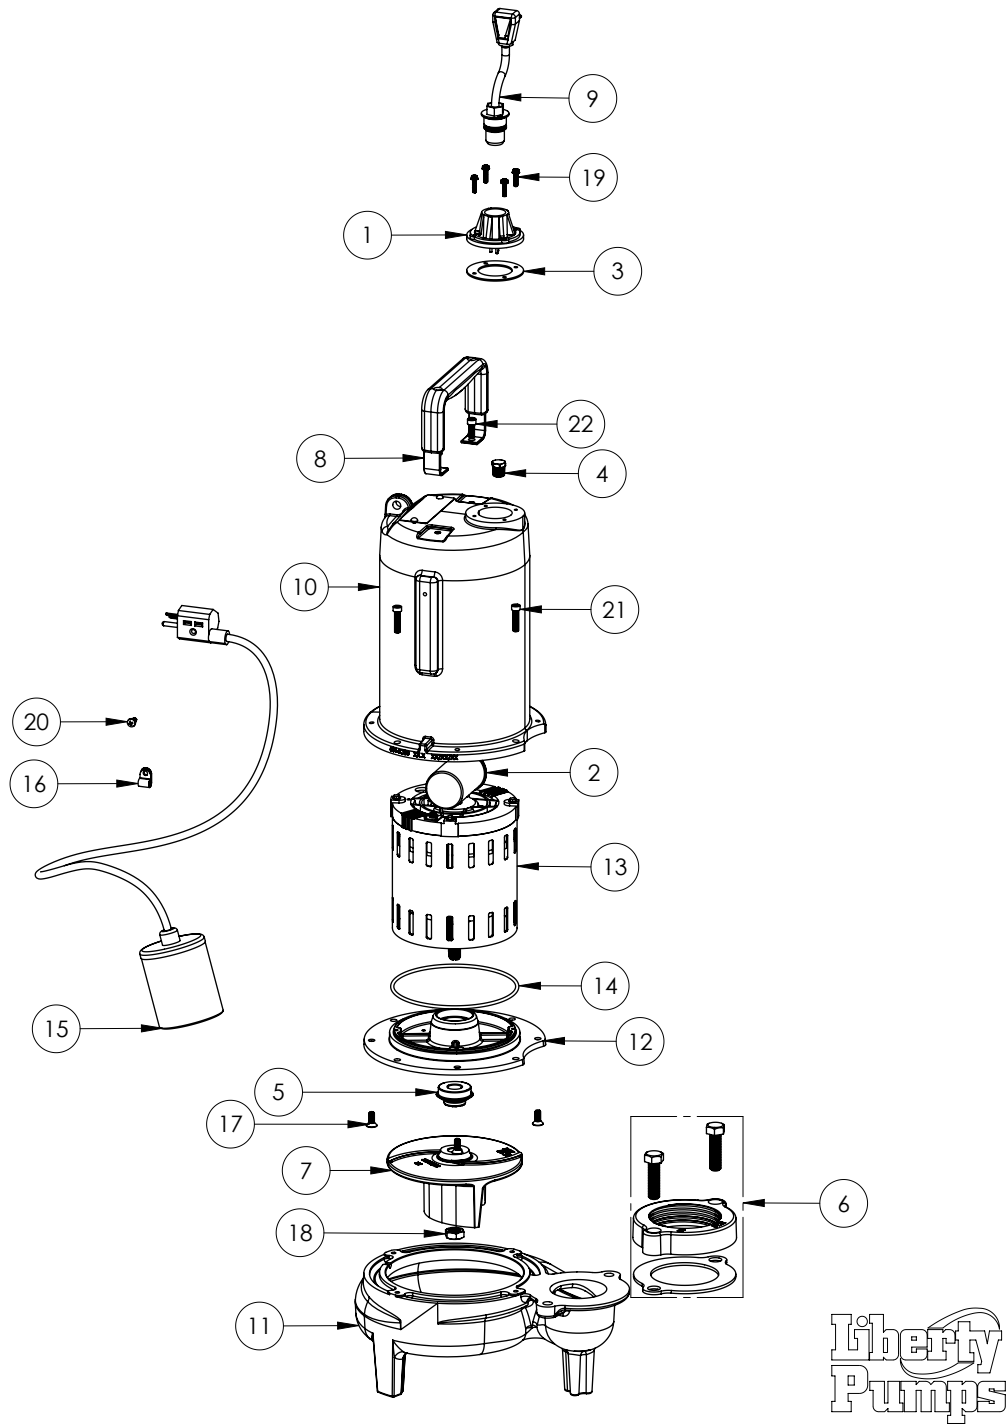

LE102A3-2 (B71)

## LE102A3-2 (B71)

#	PART #	DESCRIPTION	QTY	Note
1	5014000	CORD PLATE	1	
2	51190F0	CAPACITOR	1	
3	5060000	CORD PLATE GASKET	1	
4	5071000	BRASS OIL PLUG	1	
5	5120000	5/8 INCH UNITIZED SHAFT SEAL	1	[1]
6	K001222	3" DISCHARGE KIT	1	
7	K001486	5131000 IMPELLER KIT, INCLUDES 1/2" JAM NUT	1	
8	3411200	HANDLE	1	
9	K001059	POWER CORD, 230V, 25 FOOT CORD	1	
10	531400R	MOTOR COVER	1	
11	531500R	VOLUTE HOUSING	1	
12	53260AR	MOTOR PLATE	1	
13	5343200	MOTOR - B71	1	
14	5617000	O-RING	1	
15	K001431	61140B0 PUMP SWITCH, 25' 230V	1	
16	8014000	CABLE CLAMP	1	
17	8018000	1/4-20 x 5/8 SLOTTED FLAT HEAD BOLT	4	
18	8046000	1/2-20 HEX STAINLESS STEEL JAM NUT	1	
19	8064000	#8-32 x 5/8 HEX WASHER HEAD SCREW	4	
20	8082000	#10-24 x 3/8 EPOXY LOCK SCREW	1	
21	8091000	1/4-20 x 1 HEX SOCKET HEAD BOLT	4	
22	8103000	SCREW 1/4-20x5/8" HX SKT SS	2	

**PART NOTES:**

[1] - Part requires factory authorized service. Contact Liberty Pumps at 1-800-543-2550