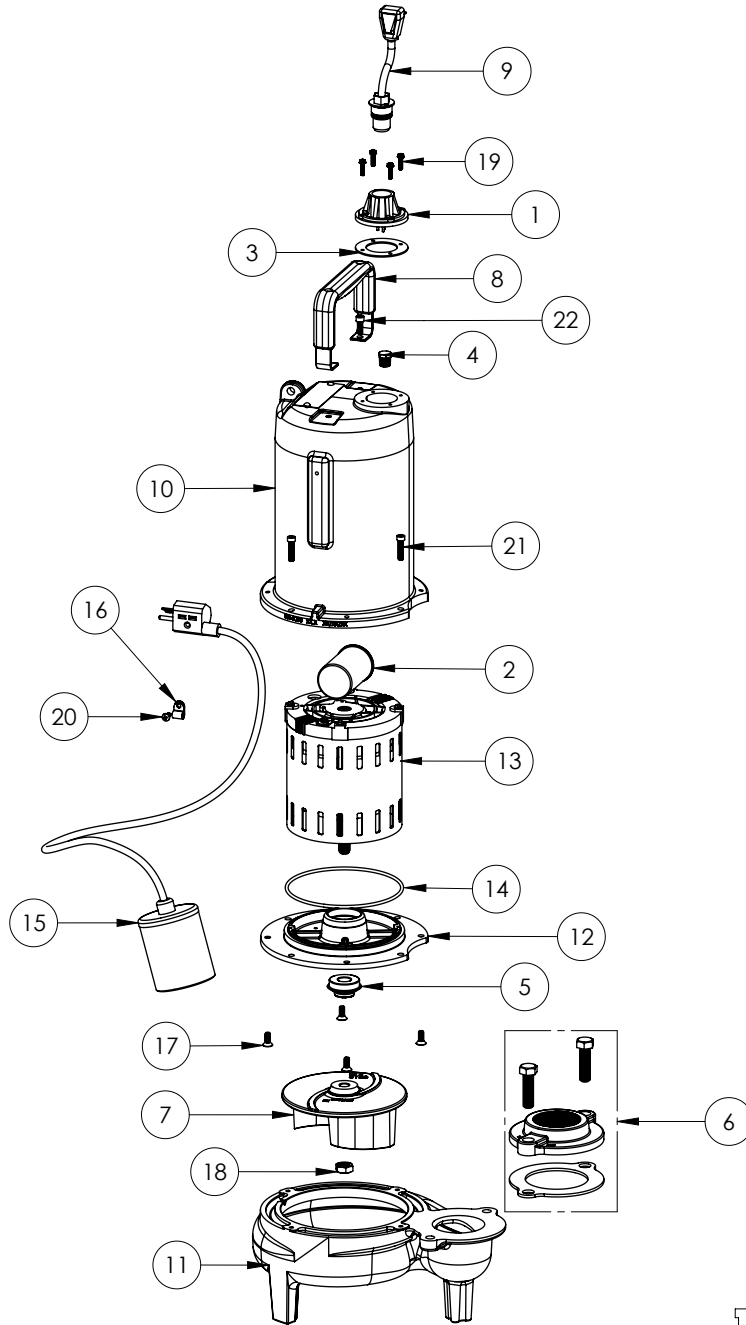

LE102A2

LE102A2 (B71)

Liberty
Pumps

LE102A2**LE102A2 (B71)**

#	PART #	DESCRIPTION	QTY	Note
1	5014000	CORD PLATE	1	
2	51190F0	CAPACITOR	1	
3	5060000	CORD PLATE GASKET	1	
4	5071000	BRASS OIL PLUG	1	
5	5120000	5/8 INCH UNITIZED SHAFT SEAL	1	[1]
6	K001221	2" DISCHARGE KIT	1	
7	K001486	5131000 IMPELLER KIT, INCLUDES 1/2" JAM NUT	1	
8	3411200	HANDLE	1	
9	K001058	POWER CORD, 10FT. 230V	1	
10	531400R	MOTOR COVER	1	
11	531500R	VOLUTE HOUSING	1	
12	53260AR	MOTOR PLATE	1	
13	5343200	MOTOR - B71	1	
14	5617000	O-RING	1	
15	K001019	61140A0 PUMP SWITCH, 10' 230V, INCLUDES MOUNTING HARDWARE	1	
16	8067000	CABLE CLAMP	1	
17	8018000	1/4-20 x 5/8 SLOTTED FLAT HEAD BOLT	4	
18	8046000	1/2-20 HEX STAINLESS STEEL JAM NUT	1	
19	8064000	#8-32 x 5/8 HEX WASHER HEAD SCREW	4	
20	8082000	#10-24 x 3/8 EPOXY LOCK SCREW	1	
21	8091000	1/4-20 x 1 HEX SOCKET HEAD BOLT	4	
22	8103000	SCREW 1/4-20x5/8" HX SKT SS	2	

PART NOTES:

[1] - Part requires factory authorized service. Contact Liberty Pumps at 1-800-543-2550